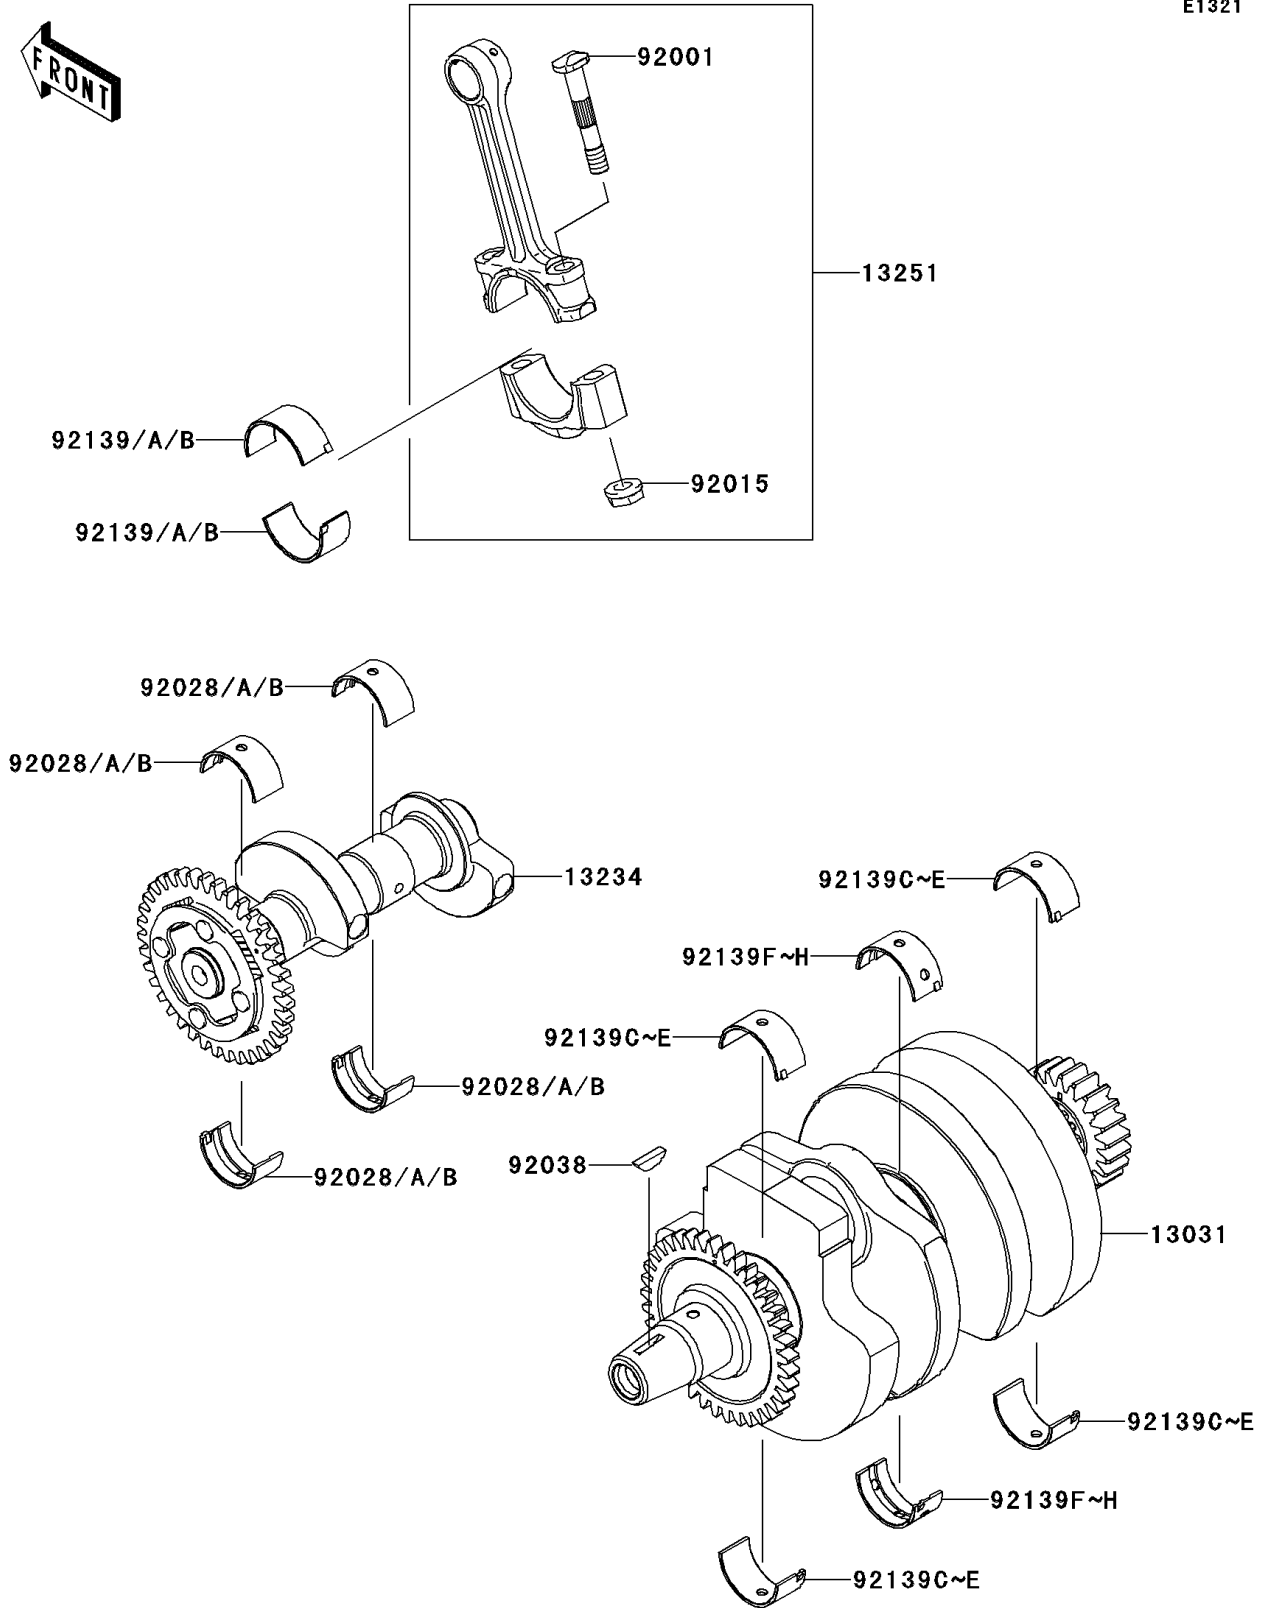

## 2013 NINJA® 300 PARTS DIAGRAM

Crankshaft

E1321

## 2013 NINJA® 300 PARTS LIST

### Crankshaft

ITEM NAME	PART NUMBER	QUANTITY
CRANKSHAFT-COMP,B MK,RED (Ref # 13031)	13031-0770	1
SHAFT-COMP,BALANCER (Ref # 13234)	13234-0591	1
ROD-ASSY-CONNECTING,I (Ref # 13251)	13251-0037-II	1
BOLT,CONNECTING ROD,7MM (Ref # 92001)	92001-1793	1
NUT,CONNECTING ROD,7MM (Ref # 92015)	92015-1527	1
BUSHING,BALANCER,BLUE (Ref # 92028)	92028-1422	1
BUSHING,BALANCER,BLACK (Ref # 92028A)	92028-1423	1
BUSHING,BALANCER,BROWN (Ref # 92028B)	92028-1424	1
KEY,WOODRUFF (Ref # 92038)	92038-001	1
BUSHING,CONNECTING ROD,BLUE (Ref # 92139)	92139-0782	1
BUSHING,CONNECTING ROD,BLACK (Ref # 92139A)	92139-0783	1
BUSHING,CONNECTING ROD,BROWN (Ref # 92139B)	92139-0784	1
BUSHING,CRANK #1&#3,BLUE (Ref # 92139C)	92139-0786	1
BUSHING,CRANK #1&#3,BLACK (Ref # 92139D)	92139-0787	1
BUSHING,CRANK #1&#3,YELLOW (Ref # 92139E)	92139-0788	1
BUSHING,CRANK #2,BLUE (Ref # 92139F)	92139-0790	1
BUSHING,CRANK #2,BLACK (Ref # 92139G)	92139-0791	1
BUSHING,CRANK #2,YELLOW (Ref # 92139H)	92139-0792	1