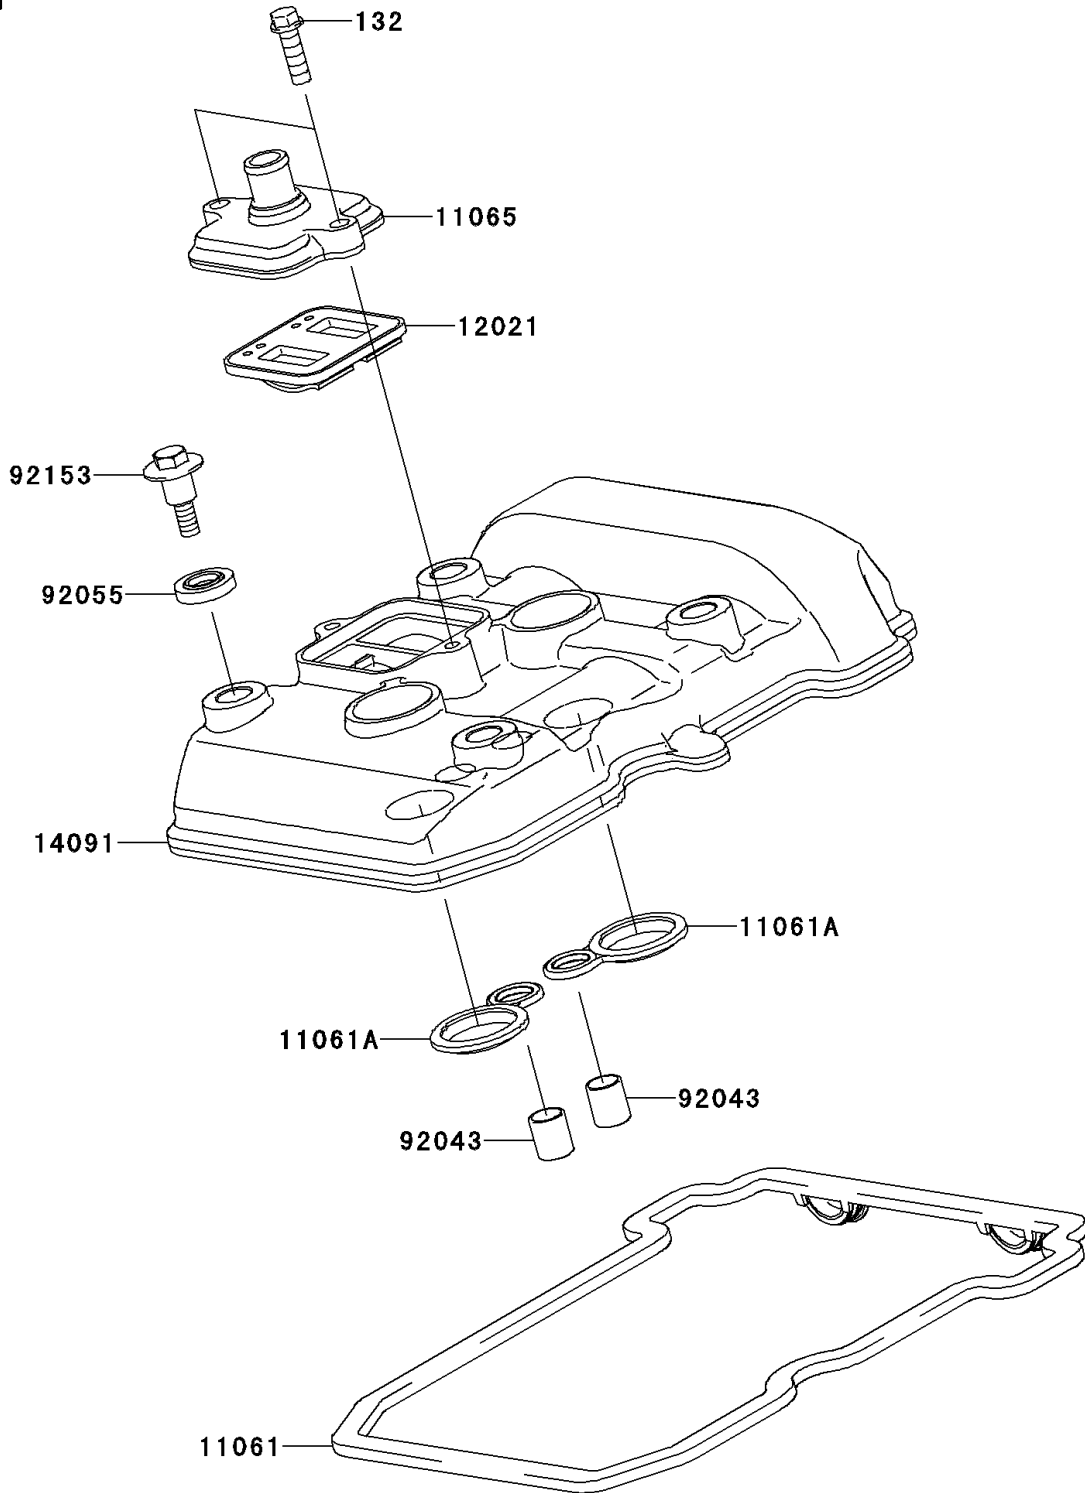

2013 NINJA® 300 PARTS DIAGRAM

Cylinder Head Cover

E1112

2013 NINJA® 300 PARTS LIST

Cylinder Head Cover

ITEM NAME	PART NUMBER	QUANTITY
-----------	-------------	----------