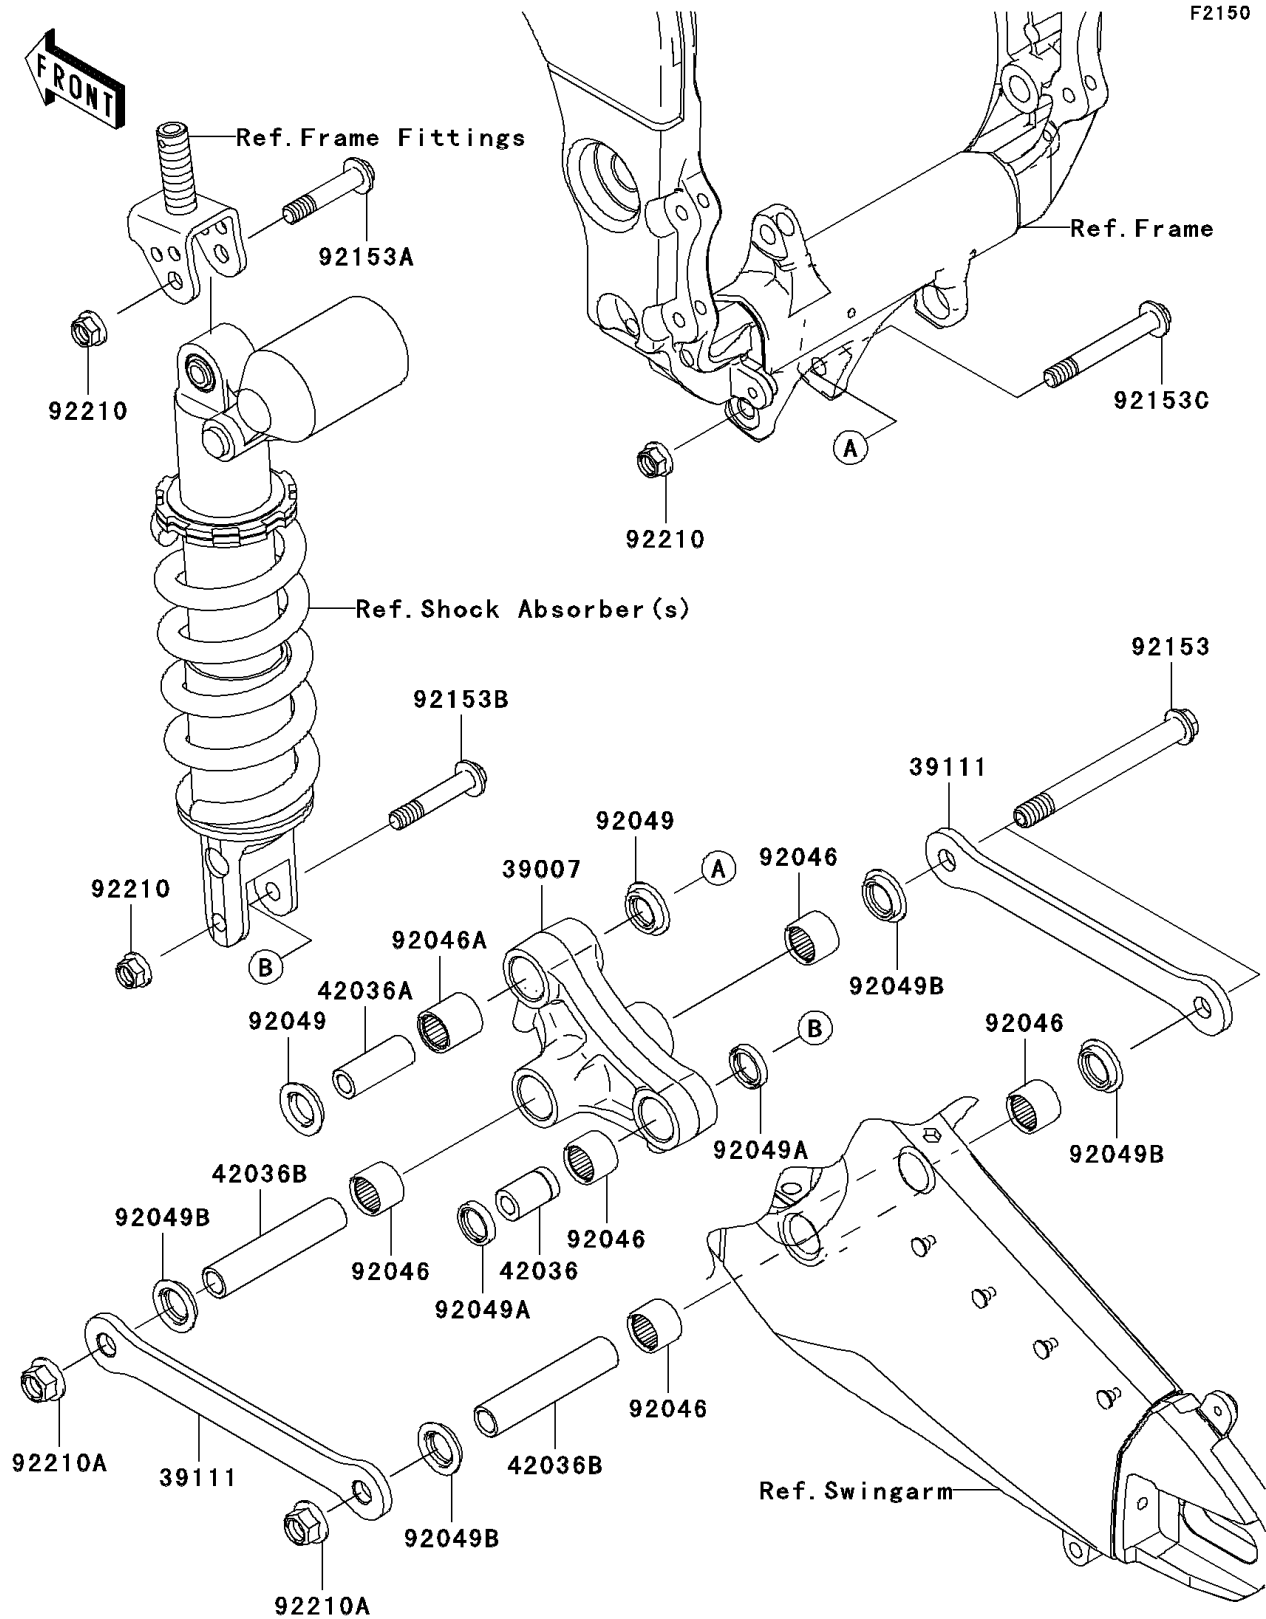

## 2008 NINJA® ZX™-10R PARTS DIAGRAM

Rear Suspension

## 2008 NINJA® ZX™-10R PARTS LIST

Rear Suspension

ITEM NAME	PART NUMBER	QUANTITY
ARM-SUSP,UNI TRAK (Ref # 39007)	39007-0006	1
ROD-TIE,SUSPENSION (Ref # 39111)	39111-0057	1
SLEEVE,10.1X18X30 (Ref # 42036)	42036-1258	1
SLEEVE,10.1X17X44.5 (Ref # 42036A)	42036-1342	1
SLEEVE,12.1X18X90 (Ref # 42036B)	42036-1360	1
BEARING-NEEDLE,SFYZM182417 (Ref # 92046)	92046-1272	1
BEARING-NEEDLE,SFYZM172425 (Ref # 92046A)	92046-1273	1
SEAL-OIL,MHA17245.7F (Ref # 92049)	92049-1223	1
SEAL-OIL,MHA18244 (Ref # 92049A)	92049-1225	1
SEAL-OIL,KCR MF018N1 (Ref # 92049B)	92049-1493	1
BOLT,FLANGED,12X117 (Ref # 92153)	92153-0508	1
BOLT,FLANGED,10X51 (Ref # 92153A)	92153-1545	1
BOLT,FLANGED,10X55 (Ref # 92153B)	92153-1546	1
BOLT,FLANGED,10X77 (Ref # 92153C)	92153-1547	1
NUT,LOCK,FLANGED,10MM (Ref # 92210)	92210-0321	1
NUT,LOCK,FLANGED,12MM (Ref # 92210A)	92210-1150	1