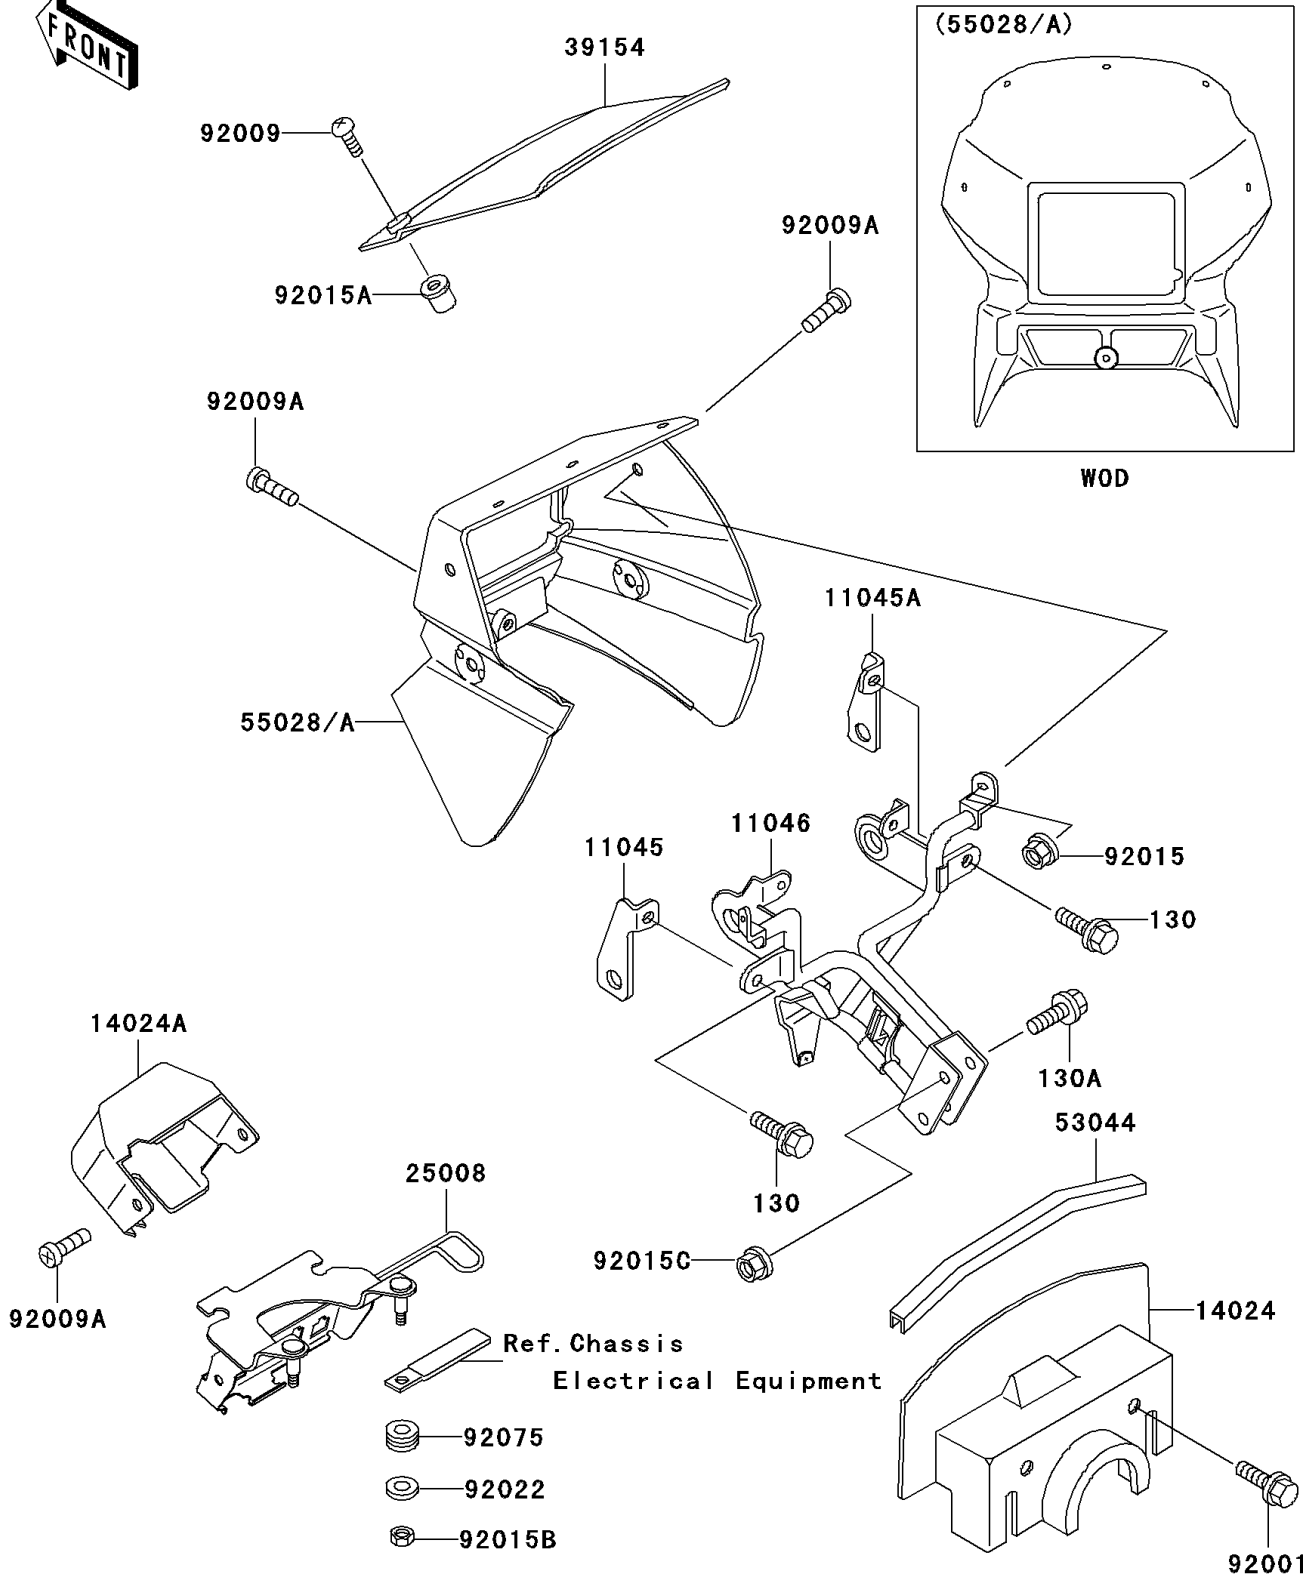

1996 KLR™650 PARTS DIAGRAM

Cowling

F2871

1996 KLR™650 PARTS LIST

Cowling

ITEM NAME	PART NUMBER	QUANTITY
BOLT-FLANGED,6X12 (Ref # 130)	130C0612	1
BOLT-FLANGED,8X25 (Ref # 130A)	130G0825	1
BRACKET,SIGNAL LAMP,LH (Ref # 11045)	11045-1798	1
BRACKET,SIGNAL LAMP,RH (Ref # 11045A)	11045-1799	1
BRACKET,COWLING (Ref # 11046)	11046-1036	1
COVER,COWLING,INNER (Ref # 14024)	14024-1366	1
COVER,HARNESS COUPLER (Ref # 14024A)	14024-1471	1
BRACKET-METER (Ref # 25008)	25008-1137	1
WINDSHIELD (Ref # 39154)	39154-1065	1
TRIM,COWLING COVER (Ref # 53044)	53044-1106	1
COWLING,UPP,F.B.GREEN (Ref # 55028)	55028-1164-59	1
BOLT,6X14,BLACK (Ref # 92001)	92001-1847	1
SCREW,5X14 (Ref # 92009)	92009-1653	1
SCREW,6X14 (Ref # 92009A)	92009-1662	1
NUT,FLANGED,6MM (Ref # 92015)	92015-1193	1
NUT,5MM,COWLING (Ref # 92015A)	92015-1343	1
NUT,6MM (Ref # 92015B)	92015-1391	1
NUT,FLANGED,8MM (Ref # 92015C)	92015-1406	1
WASHER,6.5X20X1.6 (Ref # 92022)	92022-1557	1
DAMPER (Ref # 92075)	92075-024	1