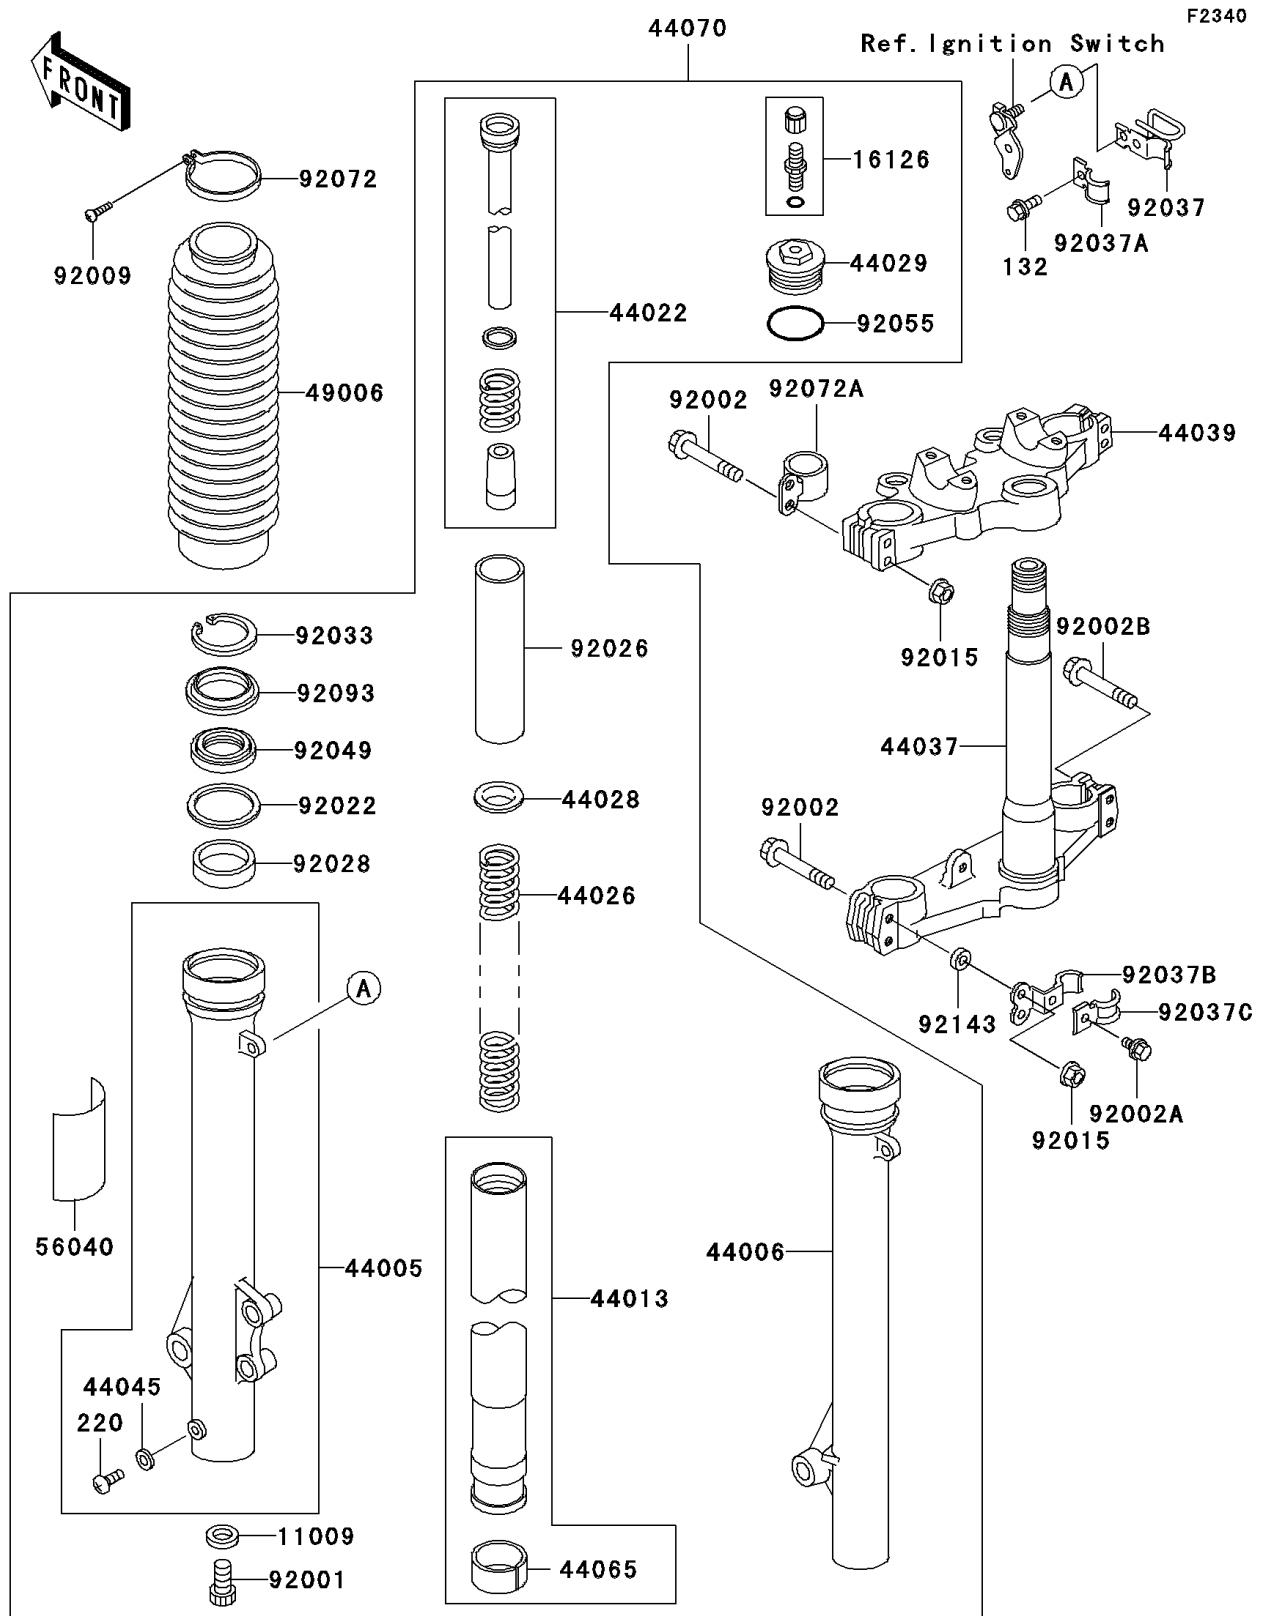

1996 KLR™650 PARTS DIAGRAM

Front Fork

1996 KLR™650 PARTS LIST

Front Fork

ITEM NAME	PART NUMBER	QUANTITY
BOLT-FLANGED-SMALL (Ref # 132)	132J0612	1
SCREW-PAN-CROS,4X6 (Ref # 220)	220B0406	1
GASKET,FORK CYLINDER BOLT (Ref # 11009)	11009-1127	1
VALVE,AIR (Ref # 16126)	16126-1052	1
PIPE-LEFT FORK OUTER (Ref # 44005)	44005-1335	1
PIPE-RIGHT FORK OUTER (Ref # 44006)	44006-1333	1
PIPE-FORK INNER (Ref # 44013)	44013-1264	1
CYLINDER-FORK (Ref # 44022)	44022-1211	1
SPRING-FRONT FORK (Ref # 44026)	44026-1369	1
GUIDE-FORK SPRING (Ref # 44028)	44028-1003	1
SEAT-FORK SPRING (Ref # 44029)	44029-1042	1
HOLDER-FORK UNDER (Ref # 44037)	44037-1207	1
HOLDER-FORK UPPER (Ref # 44039)	44039-1160	1
GASKET,FORK DRAIN PLUG (Ref # 44045)	44045-002	1
BUSHING-FRONT FORK,INNER PIPE (Ref # 44065)	44065-1057	1
DAMPER-ASSY,FORK (Ref # 44070)	44070-5141	1
BOOT,FORK,STEEL GRAY (Ref # 49006)	49006-1222-SR	1
LABEL-WARNING,FRONT FORK (Ref # 56040)	56040-1120	1
BOLT,FORK CYLINDER (Ref # 92001)	92001-1309	1
BOLT,FLANGED,8X55 (Ref # 92002)	92002-1158	1
BOLT (Ref # 92002A)	92002-1982	1
BOLT,FLANGED,8X45 (Ref # 92002B)	92002-1983	1
SCREW,4X16 (Ref # 92009)	92009-1348	1
NUT,FLANGED,8MM (Ref # 92015)	92015-1408	1
WASHER (Ref # 92022)	92022-1242	1
SPACER (Ref # 92026)	92026-1294	1
BUSHING (Ref # 92028)	92028-1125	1
RING-SNAP,FORK (Ref # 92033)	92033-1047	1
CLAMP,HOSE (Ref # 92037)	92037-1897	1

1996 KLR™650 PARTS LIST

Front Fork

ITEM NAME	PART NUMBER	QUANTITY
CLAMP,HOSE (Ref # 92037A)	92037-1898	1
CLAMP (Ref # 92037B)	92037-1913	1
CLAMP (Ref # 92037C)	92037-1931	1
SEAL-OIL,FRONT FORK (Ref # 92049)	92049-1180	1
RING-O,FRONT TOP CAP (Ref # 92055)	92055-1050	1
BAND,BOOT (Ref # 92072)	92072-1171	1
BAND,CABLE (Ref # 92072A)	92072-1225	1
SEAL,FRONT FORK (Ref # 92093)	92093-1166	1
COLLAR (Ref # 92143)	92143-1134	1