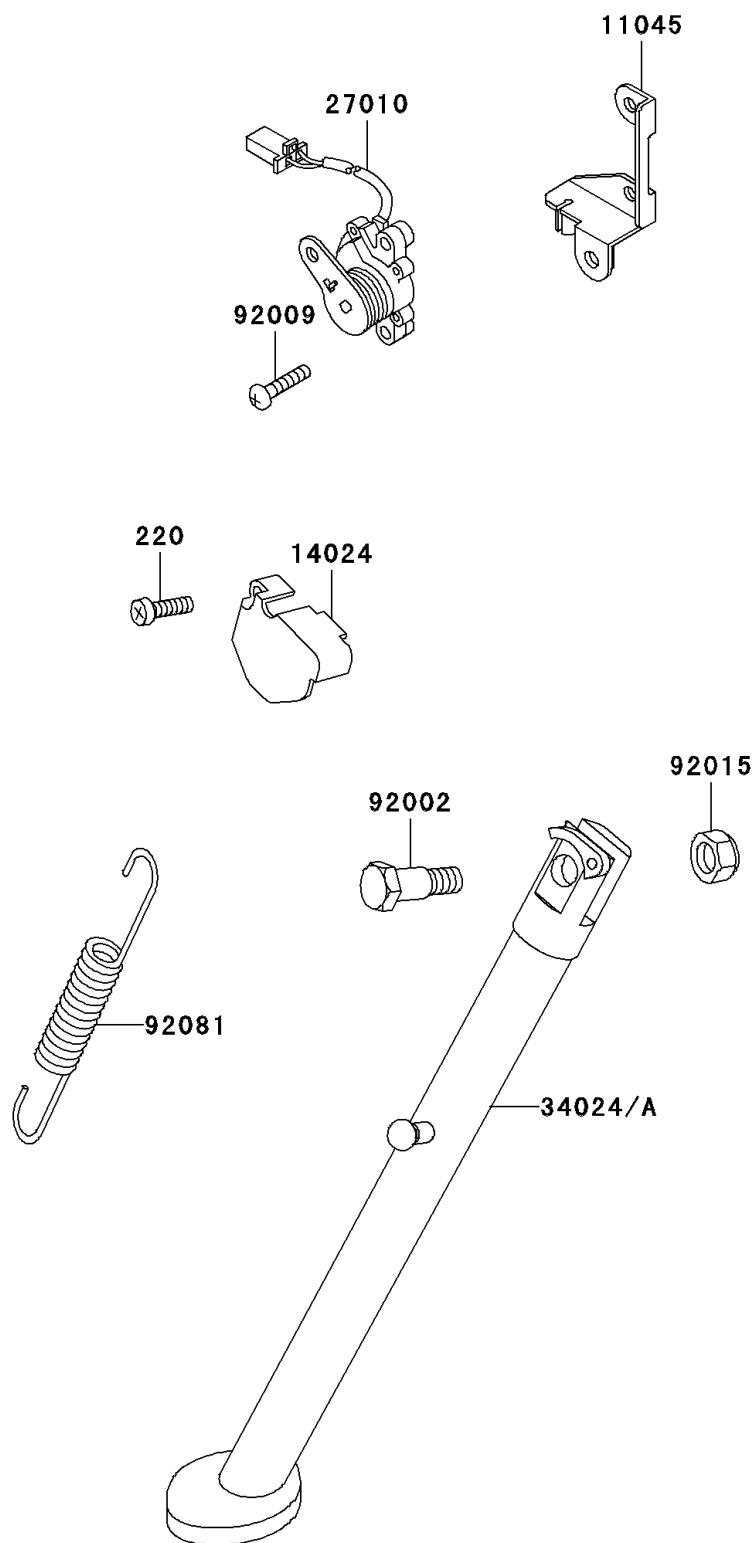

1996 KLR™650 PARTS DIAGRAM

Stand(s)

F2190

1996 KLR™650 PARTS LIST

Stand(s)

ITEM NAME	PART NUMBER	QUANTITY
SCREW-PAN-CROS,5X16,BLACK (Ref # 220)	220C0516	1
COVER,SIDE STAND (Ref # 14024)	14024-1474	1
SWITCH,SIDE STAND (Ref # 27010)	27010-1257	1
STAND-SIDE,SILVER NO.25 (Ref # 34024)	34024-1221	1
BOLT,SIDE STAND (Ref # 92002)	92002-1813	1
SCREW,5X25 (Ref # 92009)	92009-1657	1
NUT,LOCK,10MM,BLACK (Ref # 92015)	92015-1188	1
SPRING,SIDE STAND (Ref # 92081)	92081-1376	1
BRACKET,SIDE STAND SWITCH (Ref # 11045)	11045-1364	1