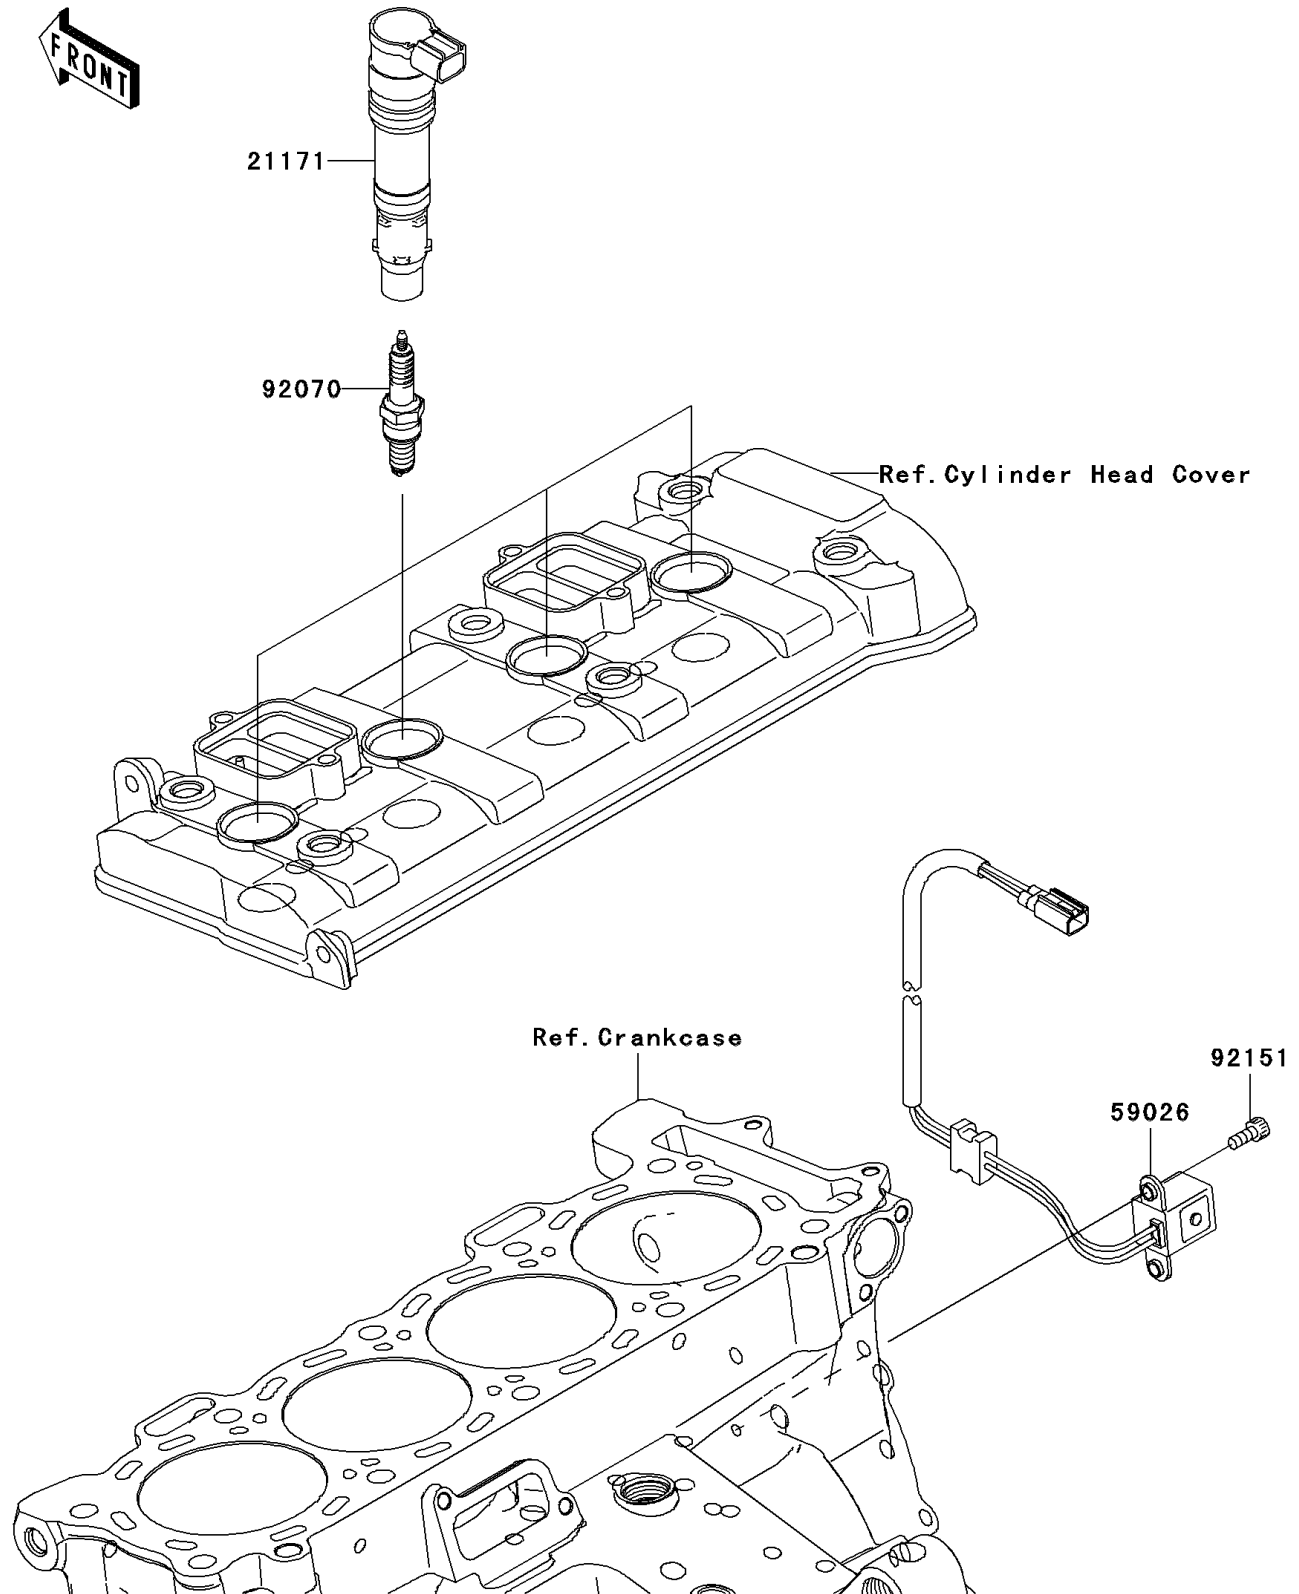

2008 NINJA® ZX™-10R PARTS DIAGRAM

Ignition System

E1830

2008 NINJA® ZX™-10R PARTS LIST

Ignition System

ITEM NAME	PART NUMBER	QUANTITY
COIL-ASSY-IGNITION (Ref # 21171)	21171-0005	1
COIL-PULSING (Ref # 59026)	59026-0031	1
PLUG-SPARK,CR9EIA(NGK) (Ref # 92070)	92070-0014	1
BOLT,SOCKET,5X12 (Ref # 92151)	92151-1118	1