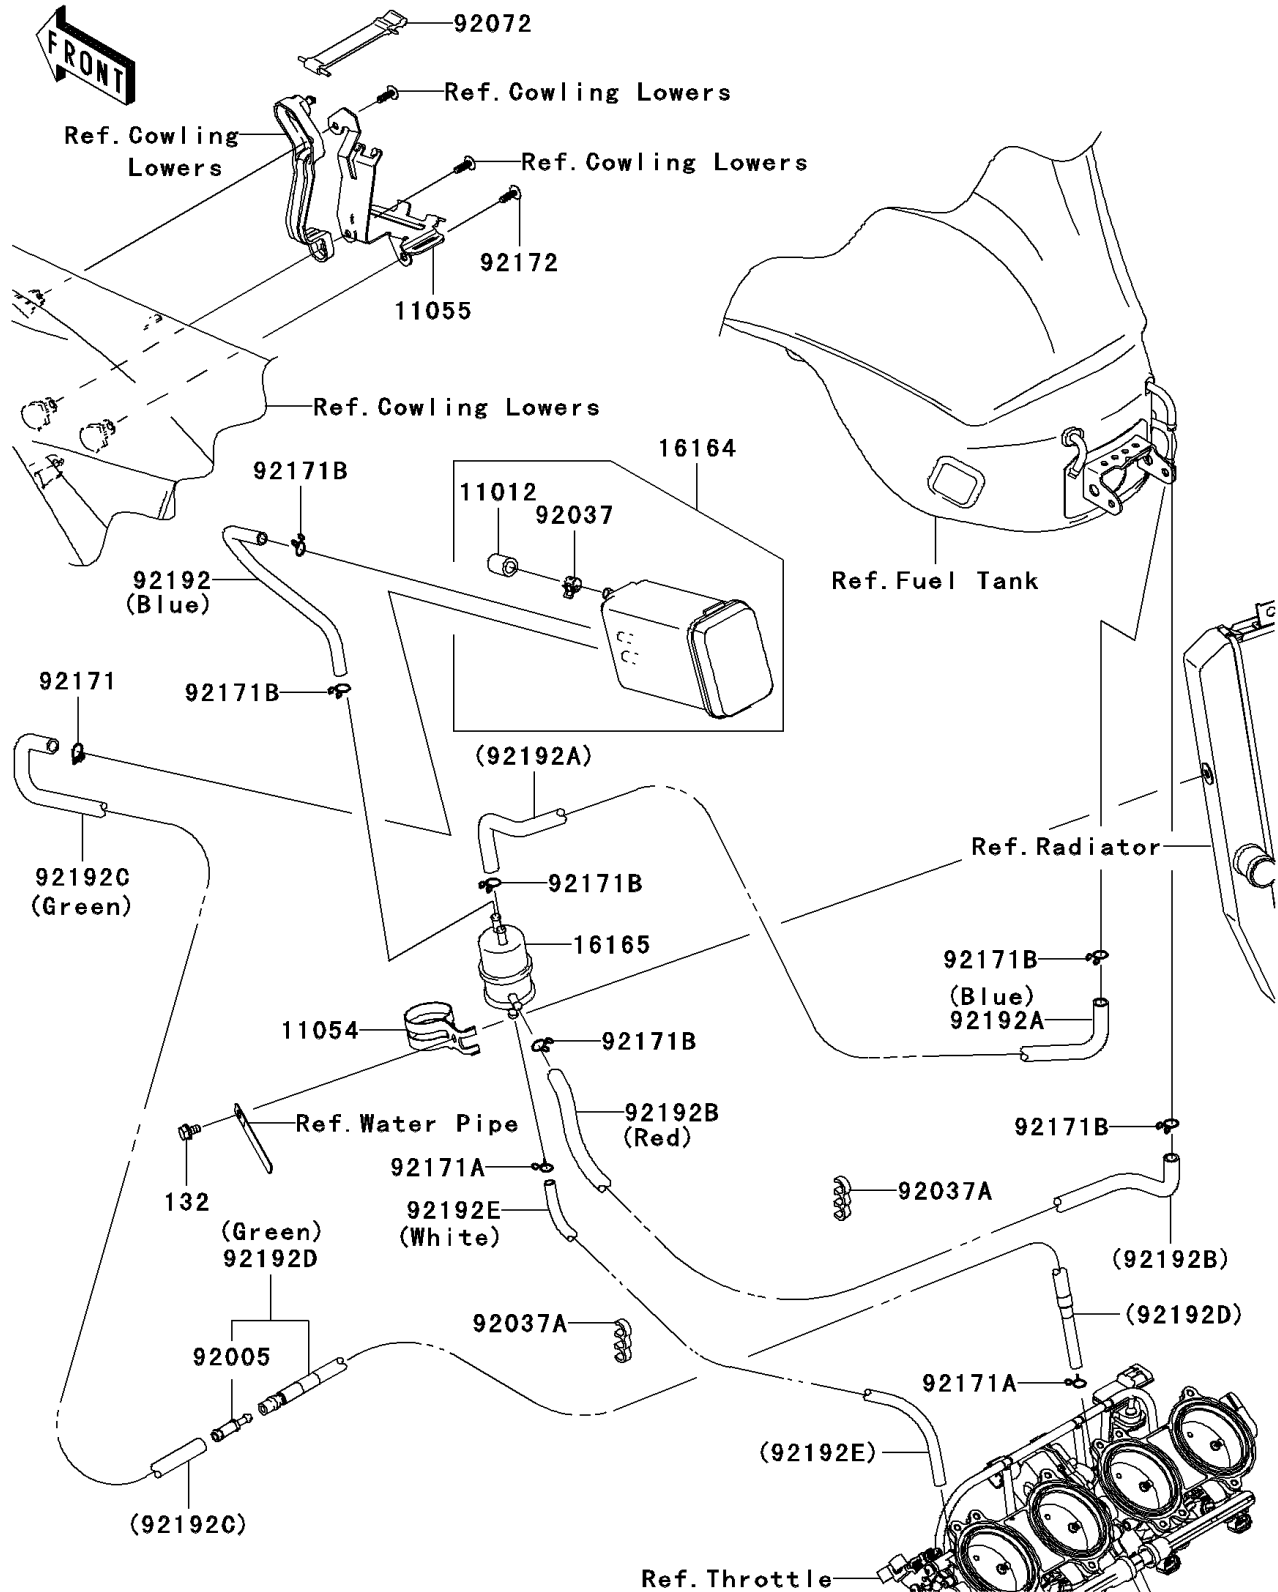

2008 NINJA® ZX™-10R PARTS DIAGRAM

Fuel Evaporative System(CA)

E1650

2008 NINJA® ZX™-10R PARTS LIST

Fuel Evaporative System(CA)

ITEM NAME	PART NUMBER	QUANTITY
BOLT-FLANGED-SMALL,6X14 (Ref # 132)	132BB0614	1
CAP,CANISTER (Ref # 11012)	11012-1388	1
BRACKET,SEPARATOR (Ref # 11054)	11054-0012	1
BRACKET,CANISTER (Ref # 11055)	11055-1018	1
CANISTER (Ref # 16164)	16164-1054	1
SEPARATOR (Ref # 16165)	16165-1001	1
FITTING (Ref # 92005)	92005-0032	1
CLAMP,CANISTER (Ref # 92037)	92037-1512	1
CLAMP,TUBE (Ref # 92037A)	92037-1941	1
BAND,CANISTER (Ref # 92072)	92072-0115	1
CLAMP (Ref # 92171)	92171-0574	1
CLAMP (Ref # 92171A)	92171-0576	1
CLAMP (Ref # 92171B)	92171-0718	1
SCREW,TAPPING,5X16 (Ref # 92172)	92172-0175	1
TUBE,SEP.-CANISTER,BLUE (Ref # 92192)	92192-0531	1
TUBE,SEP.-TANK,BLUE (Ref # 92192A)	92192-0532	1
TUBE,SEP.-TANK,RED (Ref # 92192B)	92192-0533	1
TUBE,FITTING-CANISTER,GRN (Ref # 92192C)	92192-0534	1
TUBE,FITTING-THROBO,GRN (Ref # 92192D)	92192-0535	1
TUBE,SEP.-THROBO,WHITE (Ref # 92192E)	92192-0689	1