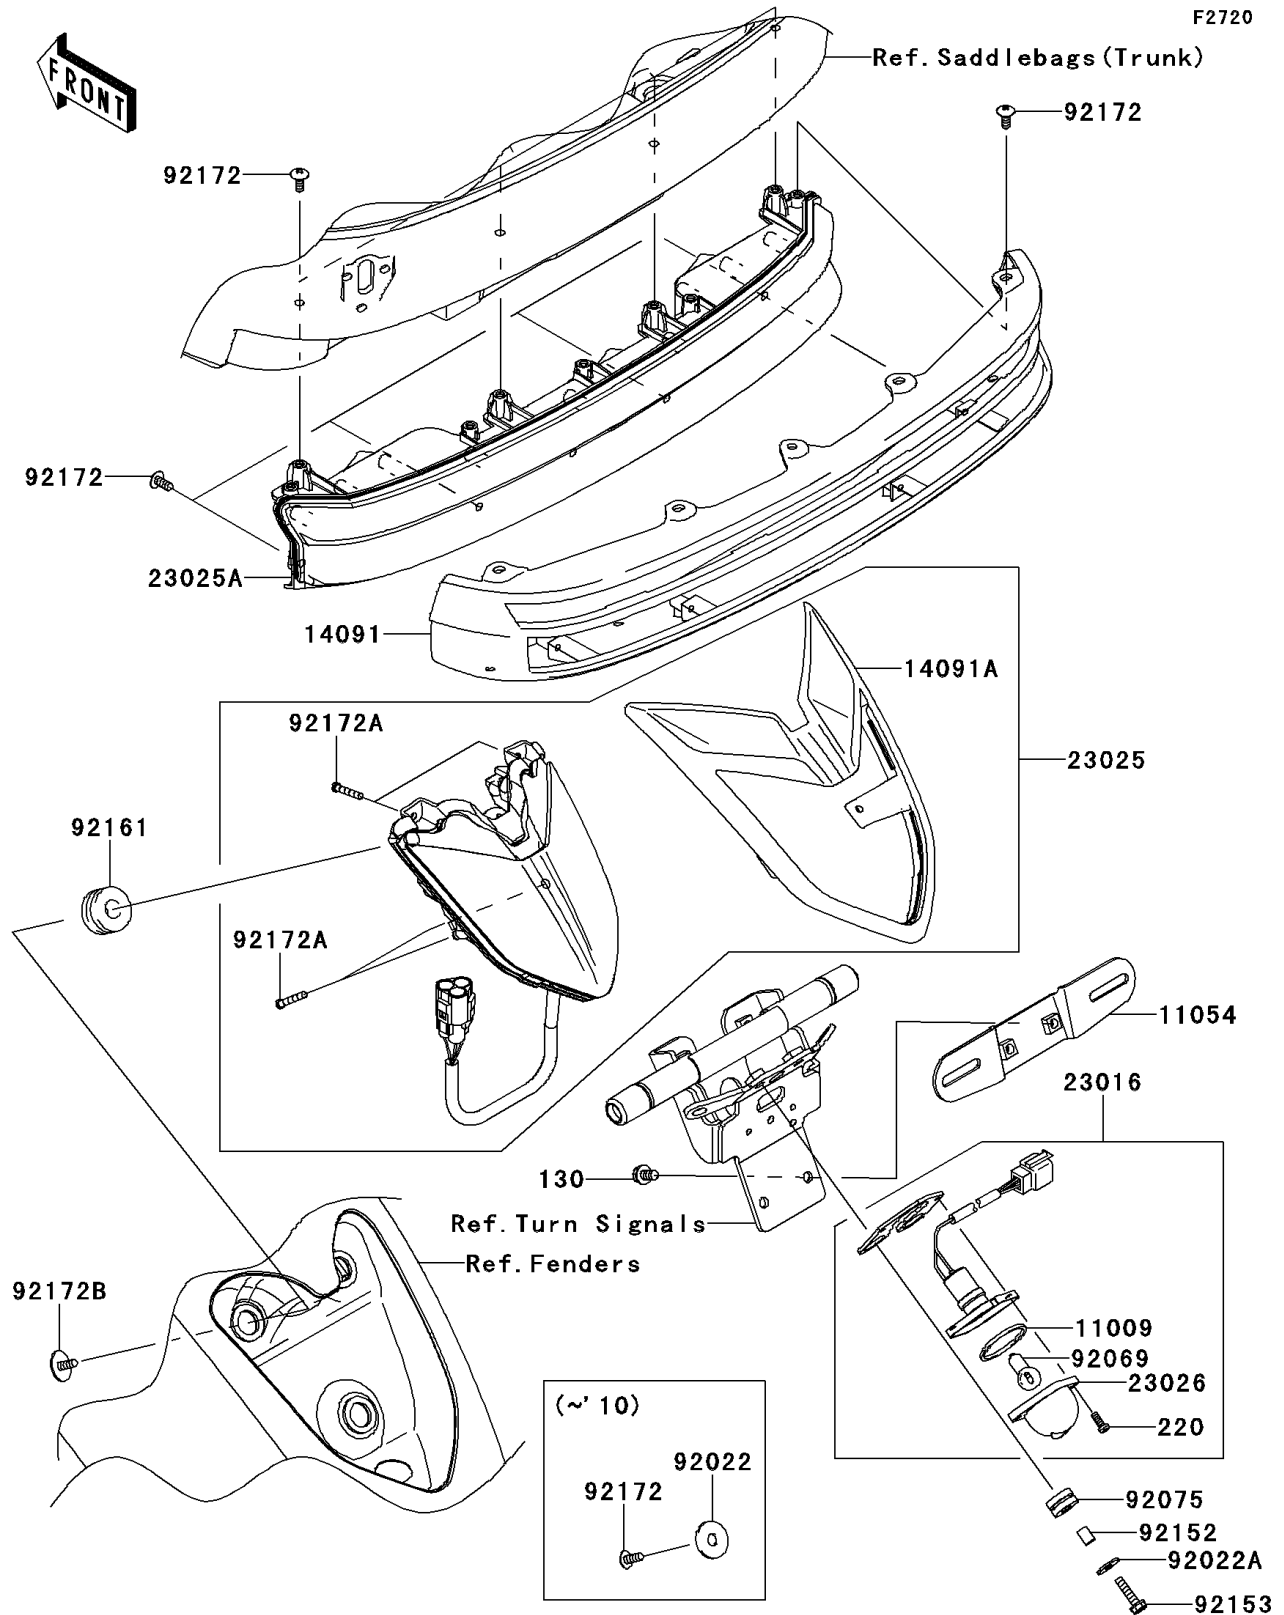

## 2009 PARTS DIAGRAM

Taillight(s)

## 2009 PARTS LIST

Taillight(s)

ITEM NAME	PART NUMBER	QUANTITY
BOLT-FLANGED,6X12 (Ref # 130)	130BB0612	1
SCREW-PAN-CROSS,4X10 (Ref # 220)	220AA0410	1
GASKET,LICENSE PLATE LAMP (Ref # 11009)	11009-1372	1
BRACKET,LICENSE (Ref # 11054)	11054-1761	1
COVER,HIGH MOUNT LAMP (Ref # 14091)	14091-0955	1
COVER,TAIL LAMP (Ref # 14091A)	14091-1592	1
LAMP-ASSY,LICENSE (Ref # 23016)	23016-0032	1
LAMP-TAIL (Ref # 23025)	23025-0052	1
LAMP-TAIL,HIGH MOUNT (Ref # 23025A)	23025-0053	1
LENS,LAMP (Ref # 23026)	23026-1054	1
WASHER,5.5X20X1.2 (Ref # 92022)	92022-1405	1
WASHER,6.5X20X1.6 (Ref # 92022A)	92022-1557	1
BULB,12V 5W (Ref # 92069)	92069-1055	1
DAMPER (Ref # 92075)	92075-209	1
COLLAR,6.8X10X13 (Ref # 92152)	92152-0580	1
BOLT,FLANGED,6X25 (Ref # 92153)	92153-0514	1
DAMPER (Ref # 92161)	92161-0163	1
SCREW,TAPPING,5X14 (Ref # 92172)	92172-0006	1
SCREW,TAPPING,4X16 (Ref # 92172A)	92172-0392	1