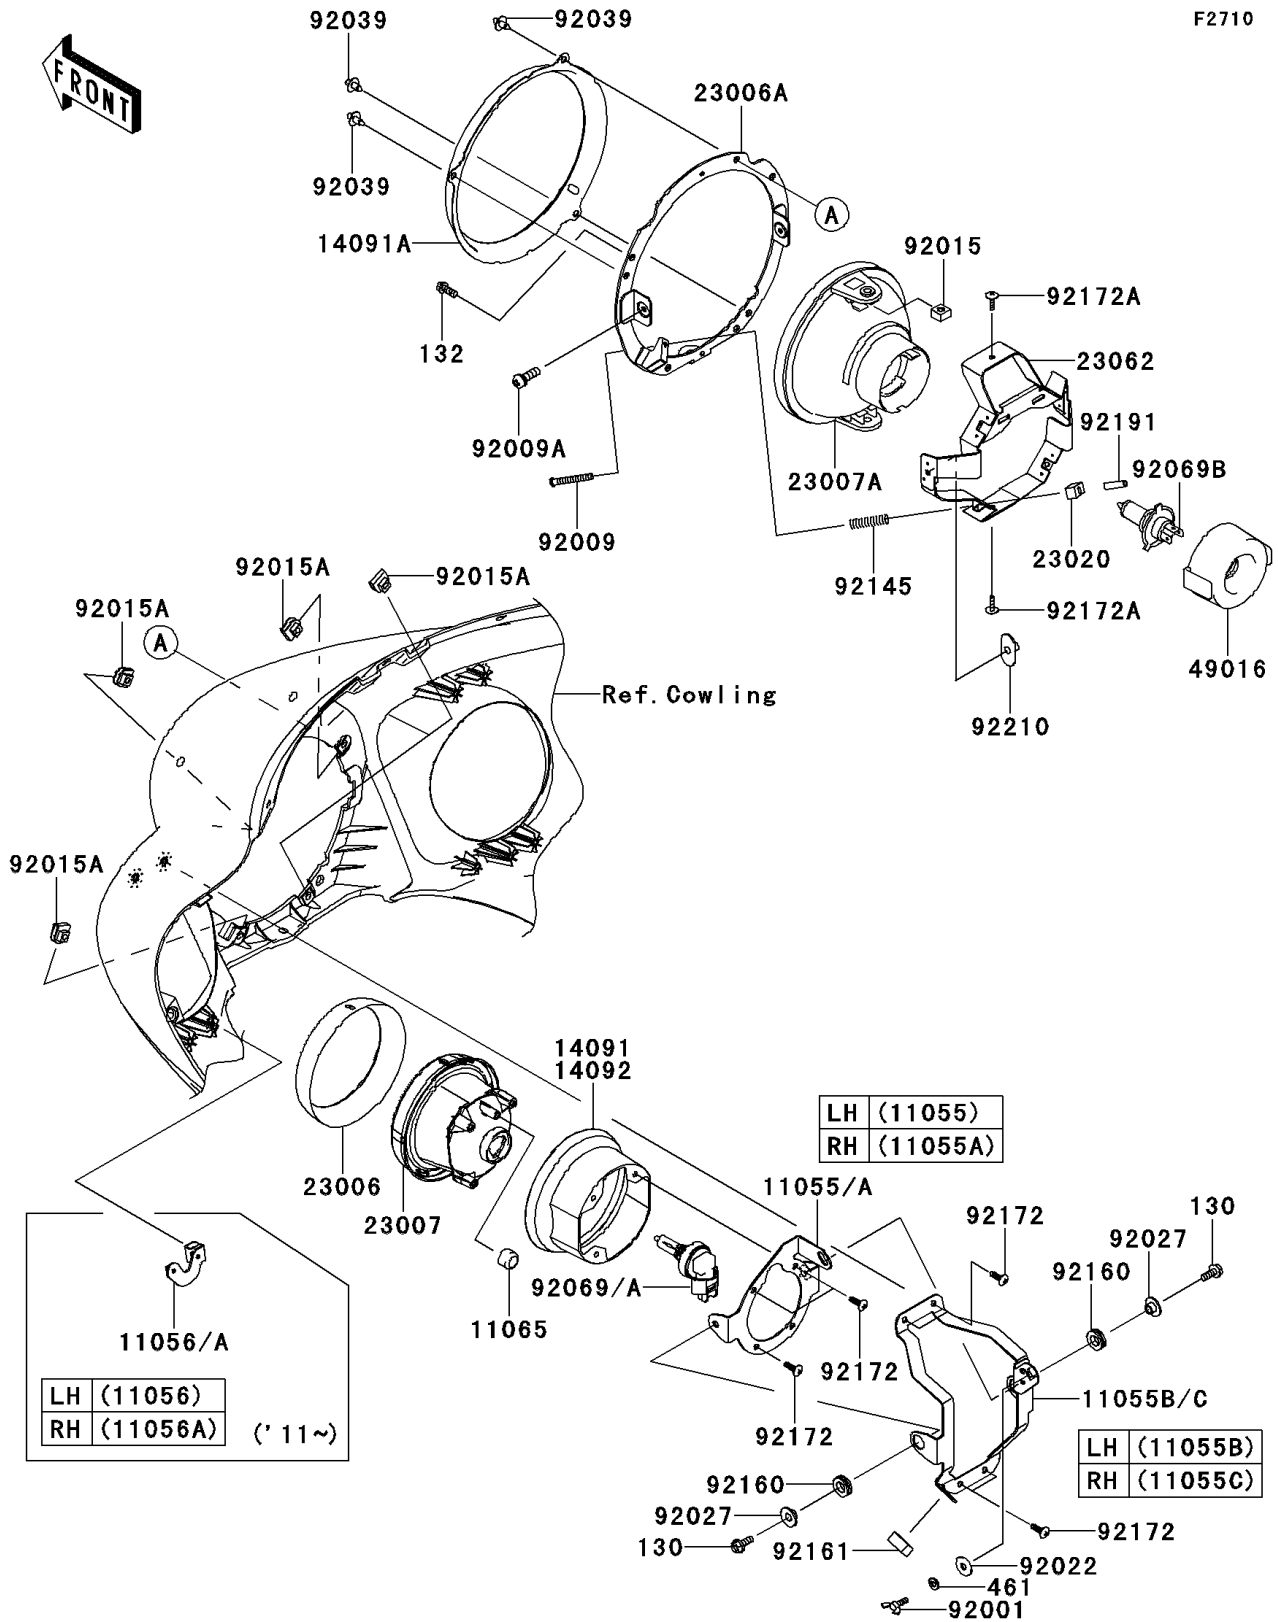

2009 PARTS DIAGRAM

Headlight(s)

2009 PARTS LIST

Headlight(s)

ITEM NAME	PART NUMBER	QUANTITY
BOLT-FLANGED,6X16 (Ref # 130)	130AA0616	1
BOLT-FLANGED-SMALL,6X16 (Ref # 132)	132BA0616	1
WASHER-SPRING,6MM (Ref # 461)	461DA0600	1
BRACKET,AIMING,LH (Ref # 11055)	11055-0730	1
BRACKET,AIMING,RH (Ref # 11055A)	11055-0990	1
BRACKET,AIMING,LH (Ref # 11055B)	11055-1779	1
BRACKET,AIMING,RH (Ref # 11055C)	11055-1780	1
CAP (Ref # 11065)	11065-0135	1
COVER (Ref # 14091)	14091-1594	1
COVER,RETAINER (Ref # 14091A)	14091-1620	1
RIM-LAMP (Ref # 23006)	23006-0015	1
RIM-LAMP (Ref # 23006A)	23006-0016	1
LENS-COMP,SUB LAMP (Ref # 23007)	23007-0118	1
LENS-COMP,HEAD LAMP (Ref # 23007A)	23007-1396	1
NUT,4MM,FOCUS ADJUST (Ref # 23020)	23020-018	1
BRACKET-COMP,HEAD LAMP (Ref # 23062)	23062-1132	1
COVER-SEAL,SOCKET (Ref # 49016)	49016-1203	1
BOLT,WING,6X15 (Ref # 92001)	92001-1703	1
SCREW,FOCUS ADJUST,4X60 (Ref # 92009)	92009-1816	1
SCREW,5X16 (Ref # 92009A)	92009-1879	1
NUT,5MM (Ref # 92015)	92015-1157	1
NUT,CLIP,6MM (Ref # 92015A)	92015-1904	1
WASHER,6.5X20X1.6 (Ref # 92022)	92022-1557	1
COLLAR,L=7.4 (Ref # 92027)	92027-1848	1
RIVET (Ref # 92039)	92039-0083	1
BULB,12V 35W,T11 (Ref # 92069)	92069-0035	1
BULB,12V 60/55W,H4 (Ref # 92069B)	92069-1002	1
SPRING,HEAD LAMP LENS (Ref # 92145)	92145-1268	1
DAMPER (Ref # 92160)	92160-1278	1

2009 PARTS LIST

Headlight(s)

ITEM NAME	PART NUMBER	QUANTITY
DAMPER (Ref # 92161)	92161-0718	1
SCREW,TAPPING,5X16 (Ref # 92172)	92172-0238	1
SCREW,TAPPING,4X16 (Ref # 92172A)	92172-0391	1
TUBE,3.5X5.5X19 (Ref # 92191)	92191-1217	1
NUT,SPECIAL,5MM (Ref # 92210)	92210-1060	1