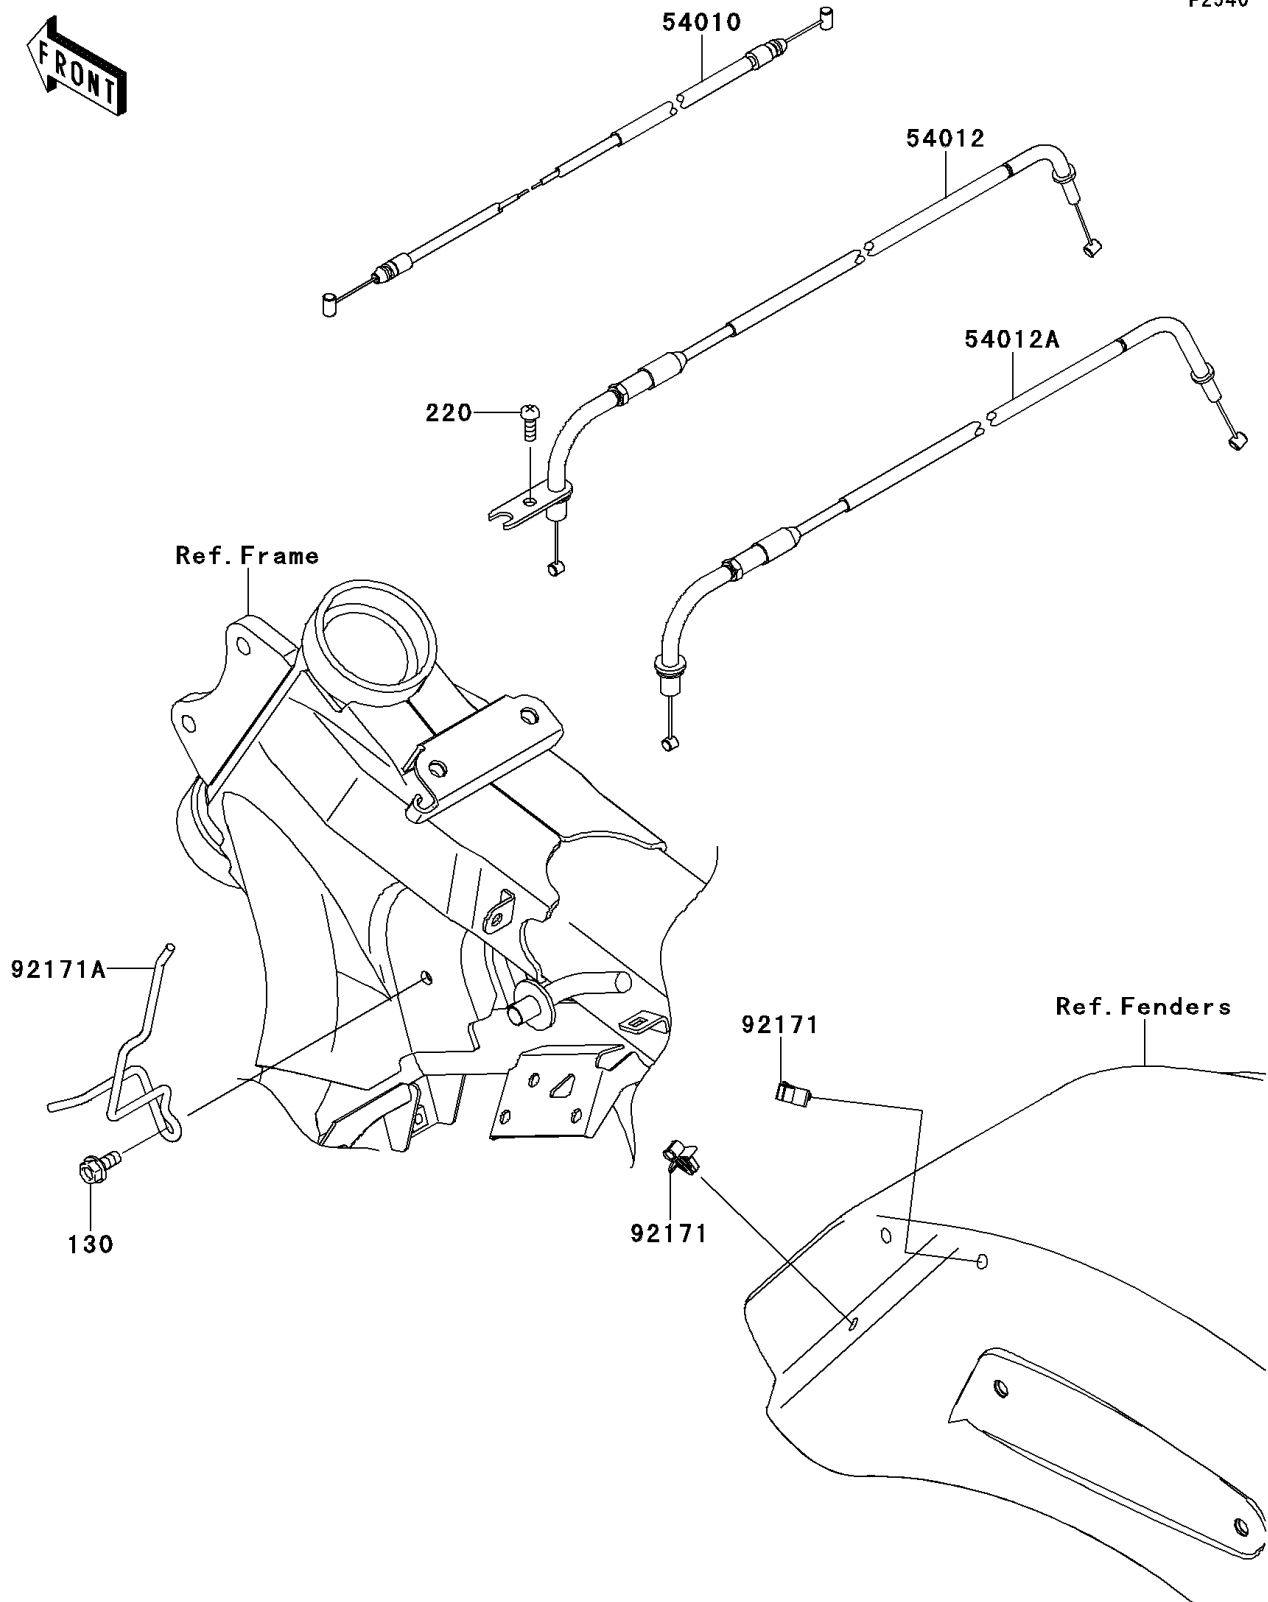

2009 PARTS DIAGRAM

Cables

F2540

2009 PARTS LIST

Cables

ITEM NAME	PART NUMBER	QUANTITY
BOLT-FLANGED,6X14 (Ref # 130)	130BB0614	1
SCREW-PAN-CROSS,5X14 (Ref # 220)	220AB0514	1
CABLE,SEAT LOCK (Ref # 54010)	54010-0092	1
CABLE-THROTTLE,OPENING (Ref # 54012)	54012-0282	1
CABLE-THROTTLE,CLOSING (Ref # 54012A)	54012-0283	1
CLAMP,SEAT LOCK CABLE (Ref # 92171)	92171-0328	1
CLAMP,CABLE (Ref # 92171A)	92171-1838	1