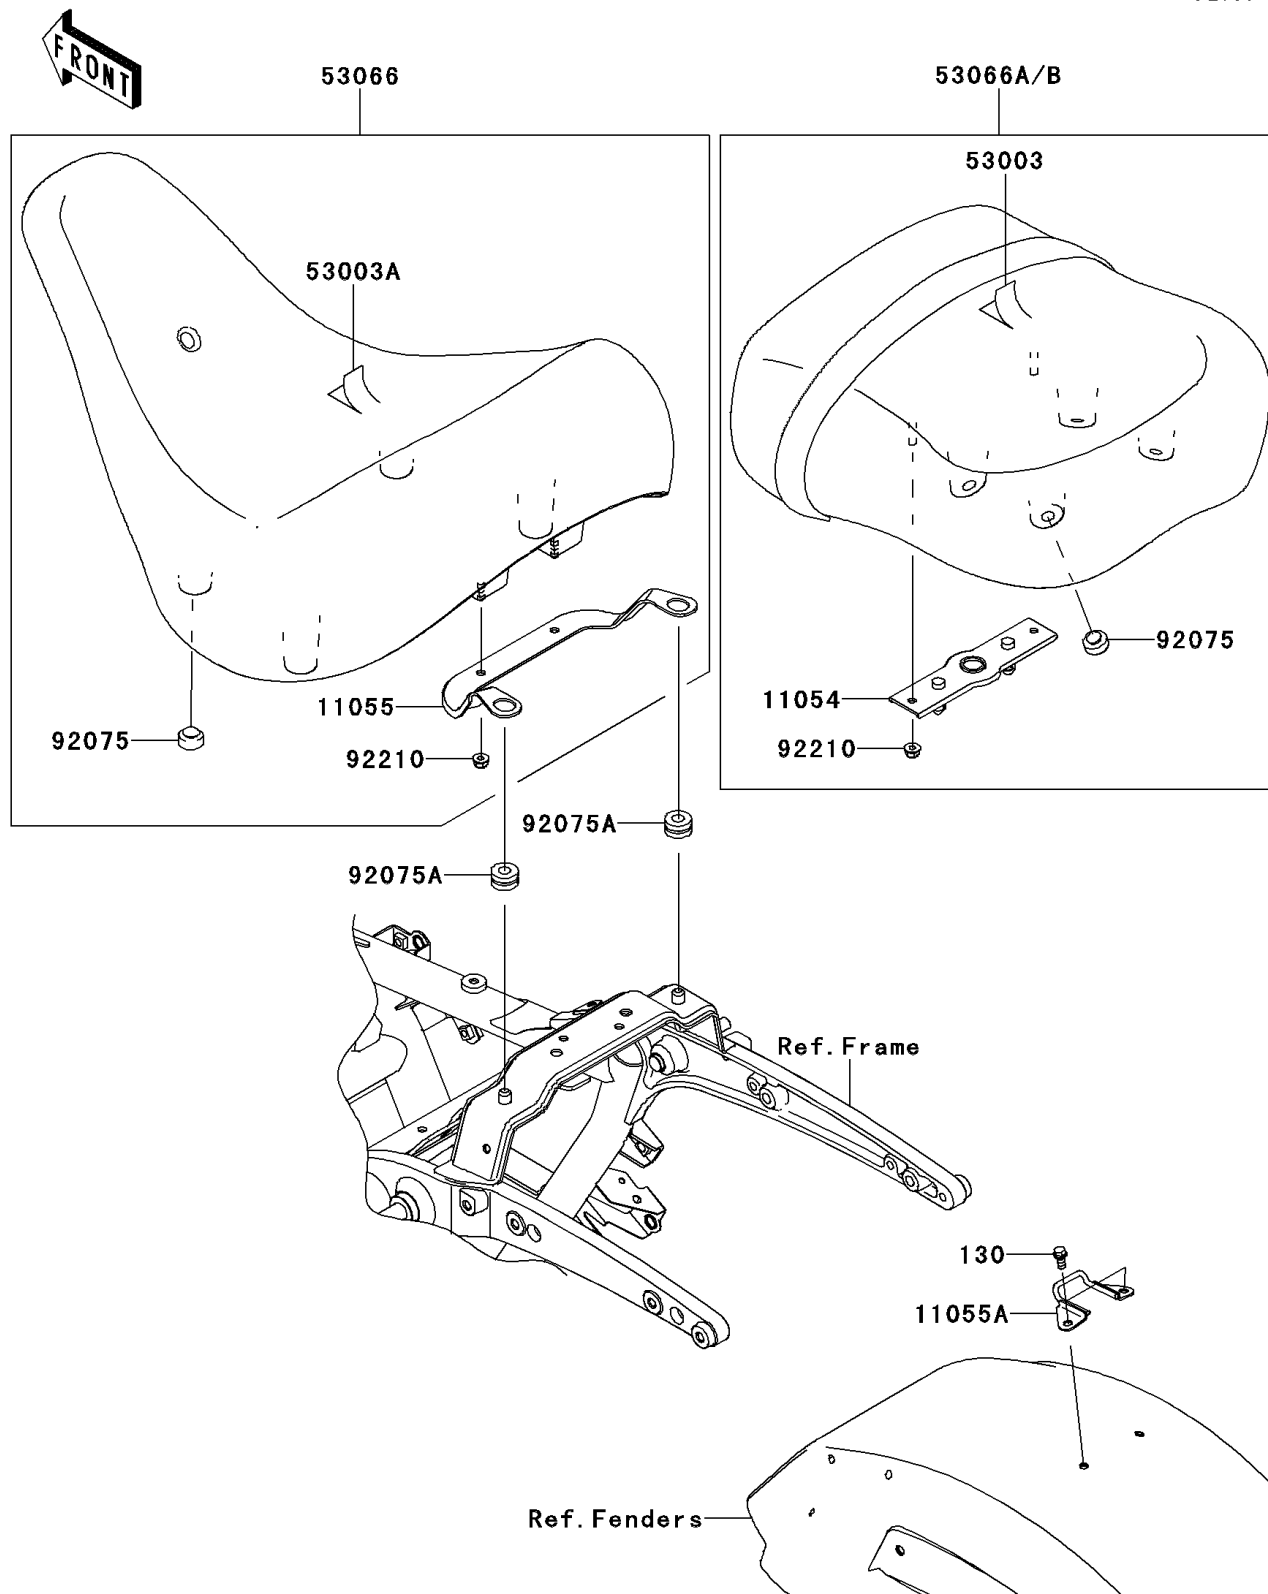

## 2009 PARTS DIAGRAM

Seat

F2510

## 2009 PARTS LIST

Seat

ITEM NAME	PART NUMBER	QUANTITY
BOLT-FLANGED,6X12 (Ref # 130)	130BB0612	1
BRACKET,SEAT (Ref # 11054)	11054-0417	1
BRACKET (Ref # 11055)	11055-0612	1
BRACKET,REAR SEAT (Ref # 11055A)	11055-1211	1
LEATHER,REAR SEAT,BLACK (Ref # 53003)	53003-0155-MA	1
LEATHER,FRONT SEAT,BLACK (Ref # 53003A)	53003-0156-MA	1
SEAT-ASSY,FR,BLACK (Ref # 53066)	53066-0232-MA	1
SEAT-ASSY,RR,W/BAND,BLACK (Ref # 53066A)	53066-0233-MA	1
DAMPER (Ref # 92075)	92075-1927	1
DAMPER (Ref # 92075A)	92075-209	1
NUT (Ref # 92210)	92210-0401	1