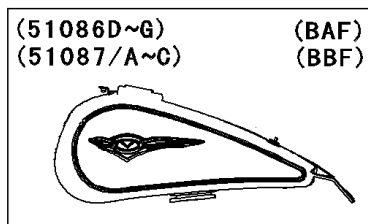

2009 PARTS DIAGRAM

Fuel Tank

F2410

WOD

92161

WOD

WD

(51086/C)	Blue/Black
(51086A/B)	Titanium/Black

WD

(51086D/E)	Black/Red
(51086F/G)	Blue/Gray
(51087/B)	Ebony/Gray
(51087A/C)	Blue/Silver

WD

(51087D/F)	Black/Graystone
(51087E/G)	White/Beige

2009 PARTS LIST

Fuel Tank

ITEM NAME	PART NUMBER	QUANTITY
BRACKET,SEAT (Ref # 11055)	11055-1552	1
COVER,IGNITION SWITCH (Ref # 14092)	14092-0046	1
COVER,FUEL TANK (Ref # 14092A)	14092-0116	1
TANK-COMP-FUEL,C.D.RED (Ref # 51001)	51001-0314-25T	1
CAP-TANK,FUEL (Ref # 51049)	51049-0003	1
BOLT-FLANGED,8X30 (Ref # 130)	130BA0830	1
SCREW-PAN-CROSS,5X10 (Ref # 220)	220AA0510	1
NUT-CAP,6MM,BLACK (Ref # 322)	322AB0600	1
WASHER-PLAIN,6MM (Ref # 411)	411S0600	1
WASHER,5.1X10X1.0 (Ref # 92022)	92022-1977	1
COLLAR,8.8X12X17 (Ref # 92027)	92027-034	1
CLAMP,TUBE (Ref # 92037)	92037-147	1
DAMPER (Ref # 92075)	92075-1736	1
SEAL,FUEL TANK CAP (Ref # 92093)	92093-1030	1
BOLT,SOCKET,6X10 (Ref # 92151)	92151-1449	1
DAMPER,FUEL TANK (Ref # 92161)	92161-0293	1
DAMPER,FUEL TANK (Ref # 92161A)	92161-0577	1
DAMPER,TANK COVER (Ref # 92161B)	92161-0804	1
TUBE,BREATHER (Ref # 92192)	92192-0668	1