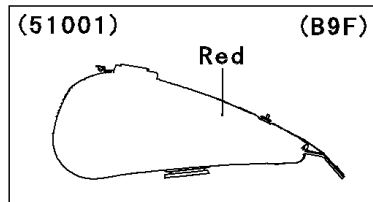

2009 PARTS DIAGRAM

Fuel Tank

F2410

WOD

92161

WOD

WD

(51086/C)	Blue/Black
(51086A/B)	Titanium/Black