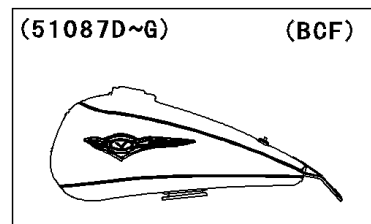

2009 PARTS DIAGRAM

Fuel Tank

F2410

WOD

92161

WOD

WD

(51086/C)	Blue/Black
(51086A/B)	Titanium/Black

WD

(51086D/E)	Black/Red
(51086F/G)	Blue/Gray
(51087/B)	Ebony/Gray
(51087A/C)	Blue/Silver

WD

(51087D/F)	Black/Graystone
(51087E/G)	White/Beige

2009 PARTS LIST

Fuel Tank

ITEM NAME	PART NUMBER	QUANTITY
BRACKET,SEAT (Ref # 11055)	11055-1552	1
COVER,IGNITION SWITCH (Ref # 14092)	14092-0046	1
COVER,FUEL TANK (Ref # 14092A)	14092-0116	1
TANK-COMP-FUEL,C.D.RED (Ref # 51001)	51001-0314-25T	1
CAP-TANK,FUEL (Ref # 51049)	51049-0003	1
BOLT-FLANGED,8X30 (Ref # 130)	130BA0830	1
SCREW-PAN-CROSS,5X10 (Ref # 220)	220AA0510	1
NUT-CAP,6MM,BLACK (Ref # 322)	322AB0600	1
WASHER-PLAIN,6MM (Ref # 411)	411S0600	1
WASHER,5.1X10X1.0 (Ref # 92022)	92022-1977	1
COLLAR,8.8X12X17 (Ref # 92027)	92027-034	1
CLAMP,TUBE (Ref # 92037)	92037-147	1
DAMPER (Ref # 92075)	92075-1736	1
SEAL,FUEL TANK CAP (Ref # 92093)	92093-1030	1
BOLT,SOCKET,6X10 (Ref # 92151)	92151-1449	1
DAMPER,FUEL TANK (Ref # 92161)	92161-0293	1
DAMPER,FUEL TANK (Ref # 92161A)	92161-0577	1
DAMPER,TANK COVER (Ref # 92161B)	92161-0804	1
TUBE,BREATHER (Ref # 92192)	92192-0668	1