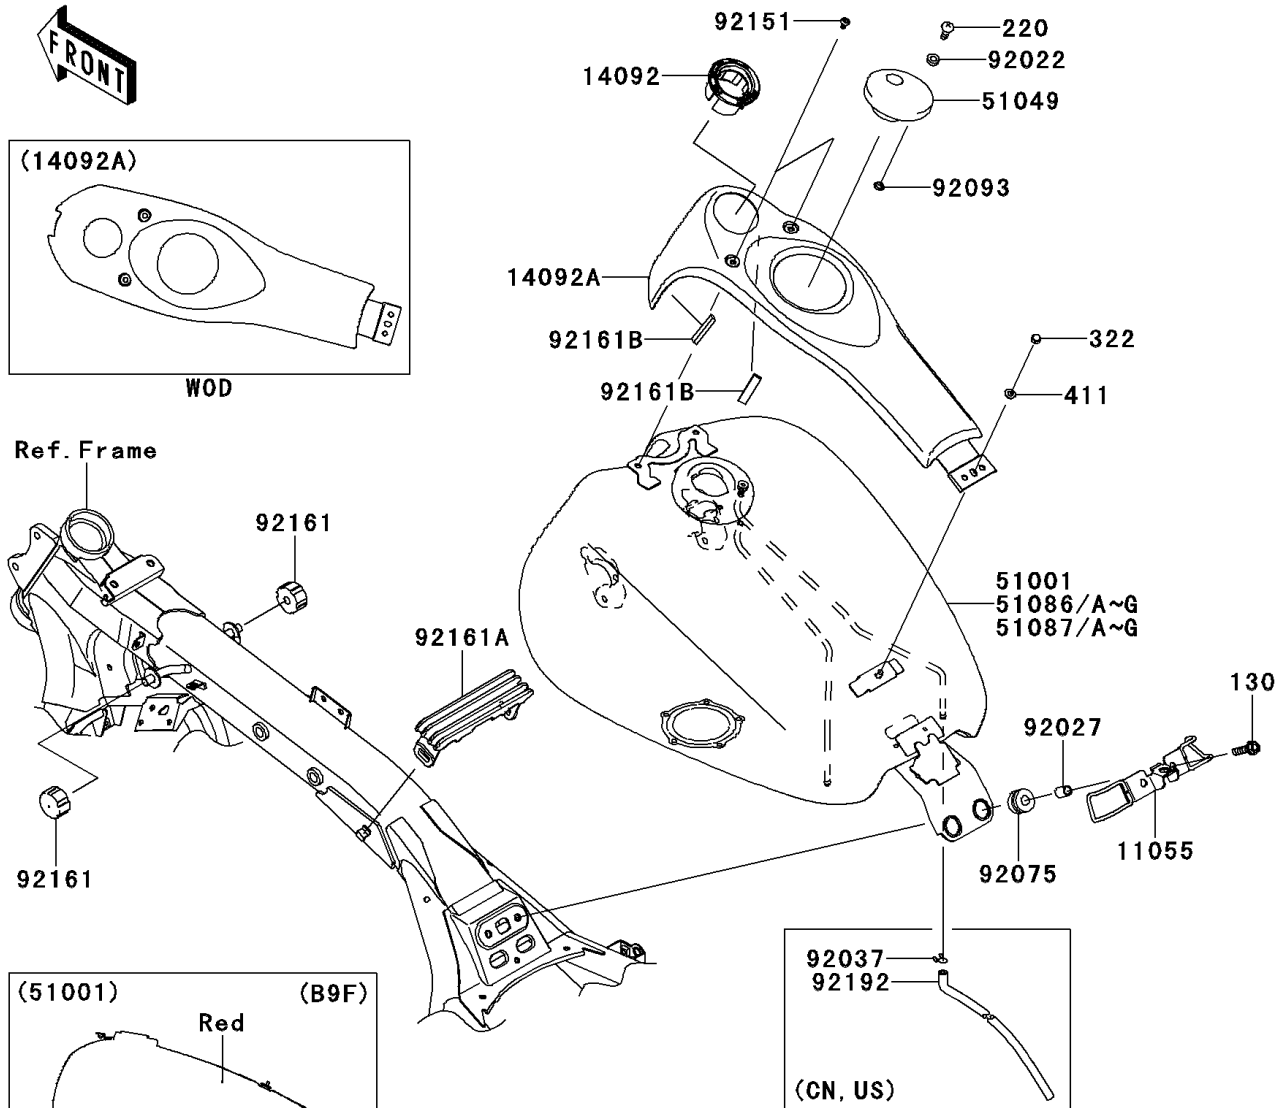

2009 PARTS DIAGRAM

Fuel Tank

F2410

WOD

92161

WOD

WD

(51086/C)	Blue/Black
(51086A/B)	Titanium/Black

WD

(51086D/E)	Black/Red
(51086F/G)	Blue/Gray
(51087/B)	Ebony/Gray
(51087A/C)	Blue/Silver

WD

(51087D/F)	Black/Graystone
(51087E/G)	White/Beige

2009 PARTS LIST

Fuel Tank

ITEM NAME	PART NUMBER	QUANTITY
BRACKET,SEAT (Ref # 11055)	11055-1552	1
COVER,IGNITION SWITCH (Ref # 14092)	14092-0046	1
COVER,FUEL TANK (Ref # 14092A)	14092-0116	1
TANK-COMP-FUEL,C.D.RED (Ref # 51001)	51001-0314-25T	1
CAP-TANK,FUEL (Ref # 51049)	51049-0003	1
BOLT-FLANGED,8X30 (Ref # 130)	130BA0830	1
SCREW-PAN-CROSS,5X10 (Ref # 220)	220AA0510	1
NUT-CAP,6MM,BLACK (Ref # 322)	322AB0600	1
WASHER-PLAIN,6MM (Ref # 411)	411S0600	1
WASHER,5.1X10X1.0 (Ref # 92022)	92022-1977	1
COLLAR,8.8X12X17 (Ref # 92027)	92027-034	1
CLAMP,TUBE (Ref # 92037)	92037-147	1
DAMPER (Ref # 92075)	92075-1736	1
SEAL,FUEL TANK CAP (Ref # 92093)	92093-1030	1
BOLT,SOCKET,6X10 (Ref # 92151)	92151-1449	1
DAMPER,FUEL TANK (Ref # 92161)	92161-0293	1
DAMPER,FUEL TANK (Ref # 92161A)	92161-0577	1
DAMPER,TANK COVER (Ref # 92161B)	92161-0804	1
TUBE,BREATHER (Ref # 92192)	92192-0668	1