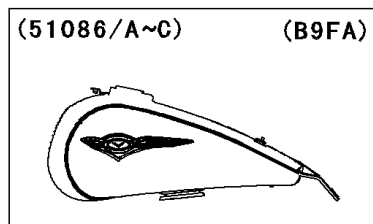

2009 PARTS DIAGRAM

Fuel Tank

F2410

WOD

92161

WOD

WD

(51086/C)	Blue/Black
(51086A/B)	Titanium/Black

WD

(51086D/E)	Black/Red
(51086F/G)	Blue/Gray
(51087/B)	Ebony/Gray
(51087A/C)	Blue/Silver

WD

(51087D/F)	Black/Graystone
(51087E/G)	White/Beige

2009 PARTS LIST

Fuel Tank

ITEM NAME	PART NUMBER	QUANTITY
BRACKET,SEAT (Ref # 11055)	11055-1552	1
COVER,IGNITION SWITCH (Ref # 14092)	14092-0046	1
COVER,FUEL TANK (Ref # 14092A)	14092-0116	1
TANK-COMP-FUEL,C.D.RED (Ref # 51001)	51001-0314-25T	1
CAP-TANK,FUEL (Ref # 51049)	51049-0003	1
BOLT-FLANGED,8X30 (Ref # 130)	130BA0830	1
SCREW-PAN-CROSS,5X10 (Ref # 220)	220AA0510	1
NUT-CAP,6MM,BLACK (Ref # 322)	322AB0600	1
WASHER-PLAIN,6MM (Ref # 411)	411S0600	1
WASHER,5.1X10X1.0 (Ref # 92022)	92022-1977	1
COLLAR,8.8X12X17 (Ref # 92027)	92027-034	1
CLAMP,TUBE (Ref # 92037)	92037-147	1
DAMPER (Ref # 92075)	92075-1736	1
SEAL,FUEL TANK CAP (Ref # 92093)	92093-1030	1
BOLT,SOCKET,6X10 (Ref # 92151)	92151-1449	1
DAMPER,FUEL TANK (Ref # 92161)	92161-0293	1
DAMPER,FUEL TANK (Ref # 92161A)	92161-0577	1
DAMPER,TANK COVER (Ref # 92161B)	92161-0804	1
TUBE,BREATHER (Ref # 92192)	92192-0668	1