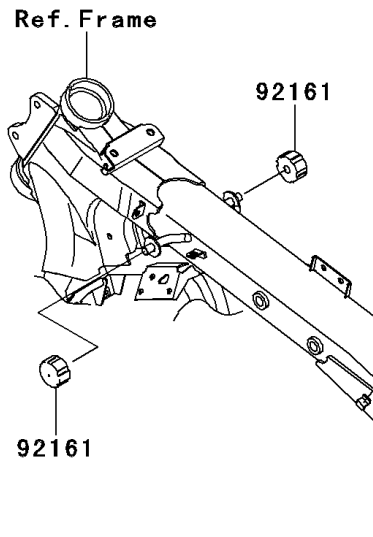

2009 PARTS DIAGRAM

Fuel Tank

F2410

WOD

92161

WOD

WD

(51086/C)	Blue/Black
(51086A/B)	Titanium/Black

WD

(51086D/E)	Black/Red
(51086F/G)	Blue/Gray
(51087/B)	Ebony/Gray
(51087A/C)	Blue/Silver

WD

(51087D/F)	Black/Graystone
(51087E/G)	White/Beige

2009 PARTS LIST

Fuel Tank

ITEM NAME	PART NUMBER	QUANTITY
BRACKET,SEAT (Ref # 11055)	11055-1552	1
COVER,IGNITION SWITCH (Ref # 14092)	14092-0046	1
COVER,FUEL TANK (Ref # 14092A)	14092-0116	1
TANK-COMP-FUEL,C.D.RED (Ref # 51001)	51001-0314-25T	1
CAP-TANK,FUEL (Ref # 51049)	51049-0003	1
BOLT-FLANGED,8X30 (Ref # 130)	130BA0830	1
SCREW-PAN-CROSS,5X10 (Ref # 220)	220AA0510	1
NUT-CAP,6MM,BLACK (Ref # 322)	322AB0600	1
WASHER-PLAIN,6MM (Ref # 411)	411S0600	1
WASHER,5.1X10X1.0 (Ref # 92022)	92022-1977	1
COLLAR,8.8X12X17 (Ref # 92027)	92027-034	1
CLAMP,TUBE (Ref # 92037)	92037-147	1
DAMPER (Ref # 92075)	92075-1736	1
SEAL,FUEL TANK CAP (Ref # 92093)	92093-1030	1
BOLT,SOCKET,6X10 (Ref # 92151)	92151-1449	1
DAMPER,FUEL TANK (Ref # 92161)	92161-0293	1
DAMPER,FUEL TANK (Ref # 92161A)	92161-0577	1
DAMPER,TANK COVER (Ref # 92161B)	92161-0804	1
TUBE,BREATHER (Ref # 92192)	92192-0668	1