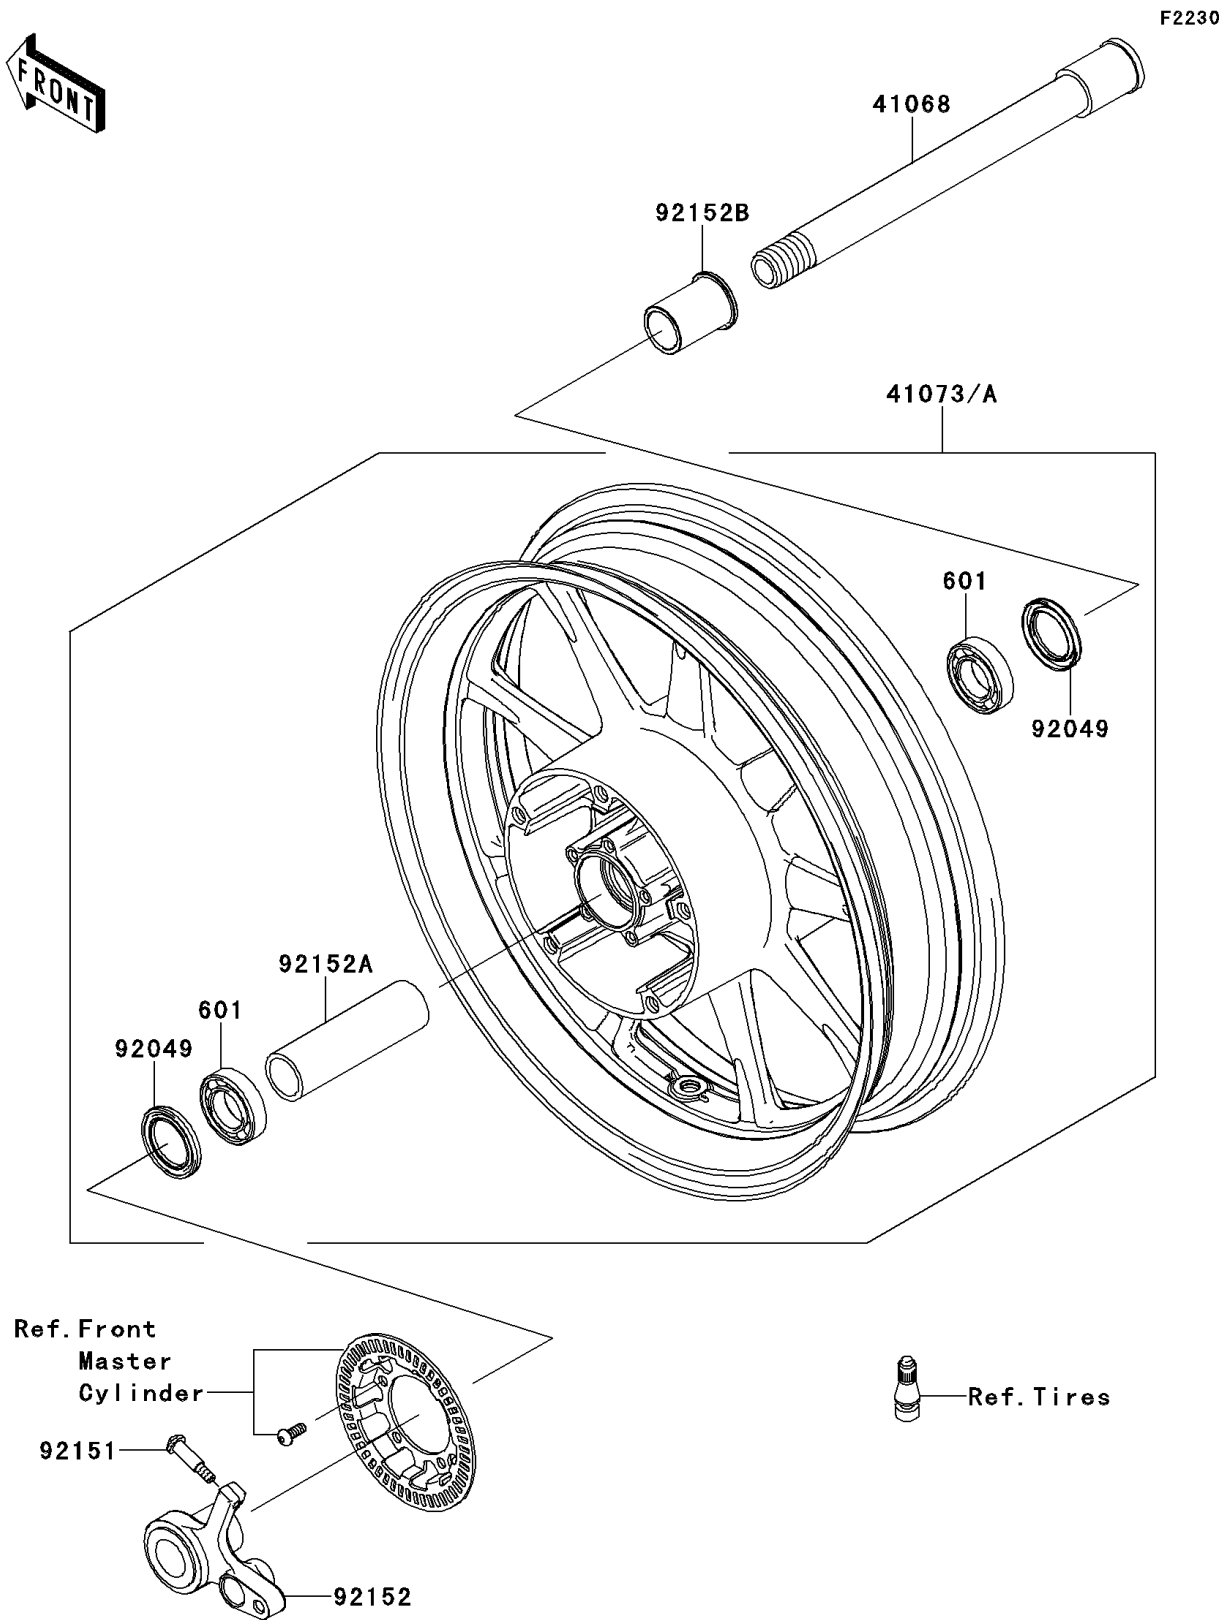

2009 PARTS DIAGRAM

Front Wheel

2009 PARTS LIST

Front Wheel

ITEM NAME	PART NUMBER	QUANTITY
BEARING-BALL,#6005UU (Ref # 601)	601B6005UU	1
AXLE,FR (Ref # 41068)	41068-1465	1
WHEEL-ASSY,FR,P.SILVER (Ref # 41073A)	41073-0139-496	1
SEAL-OIL,BJN-C2 32X47X5 (Ref # 92049)	92049-0050	1
BOLT,L=32 (Ref # 92151)	92151-1796	1
COLLAR,FR HUB,LH (Ref # 92152)	92152-0699	1
COLLAR,FR HUB,L=109 (Ref # 92152A)	92152-1308	1
COLLAR,FR HUB,L=46.5 (Ref # 92152B)	92152-1492	1