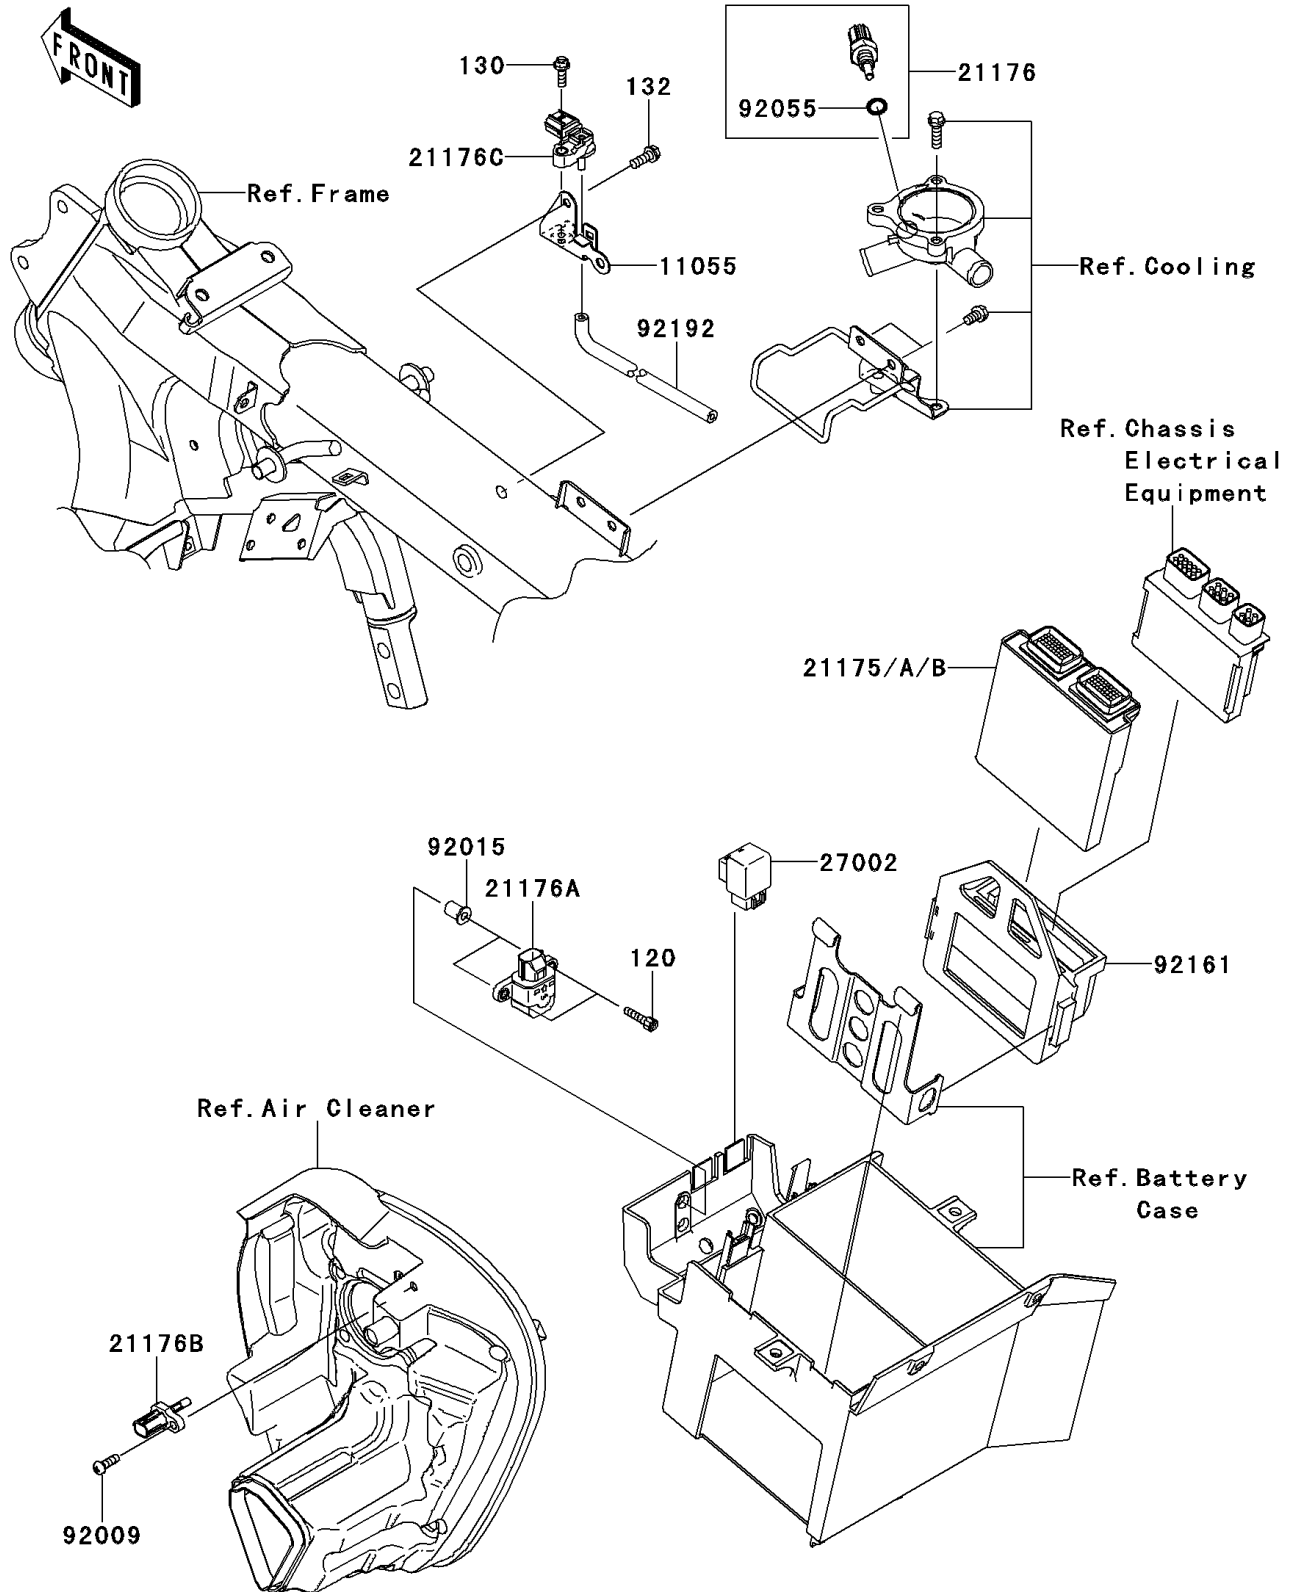

2009 PARTS DIAGRAM

Fuel Injection

E1530

2009 PARTS LIST

Fuel Injection

ITEM NAME	PART NUMBER	QUANTITY
BOLT-SOCKET,5X20 (Ref # 120)	120CA0520	1
BOLT-FLANGED,5X16 (Ref # 130)	130BA0516	1
BOLT-FLANGED-SMALL,6X16 (Ref # 132)	132BA0616	1
BRACKET (Ref # 11055)	11055-0569	1
CONTROL UNIT-ELECTRONIC (Ref # 21175)	21175-0176	1
SENSOR,WATER TEMP (Ref # 21176)	21176-0009	1
SENSOR (Ref # 21176A)	21176-0025	1
SENSOR,AIR TEMPERATURE (Ref # 21176B)	21176-0048	1
SENSOR,PRESSURE (Ref # 21176C)	21176-0111	1
RELAY-ASSY (Ref # 27002)	27002-1062	1
SCREW,TAPPING,5X16 (Ref # 92009)	92009-1984	1
NUT,WELL,5MM (Ref # 92015)	92015-1757	1
RING-O,9.5X1.9 (Ref # 92055)	92055-0016	1
DAMPER (Ref # 92161)	92161-0092	1
TUBE,FITTING-ASV (Ref # 92192)	92192-0354	1