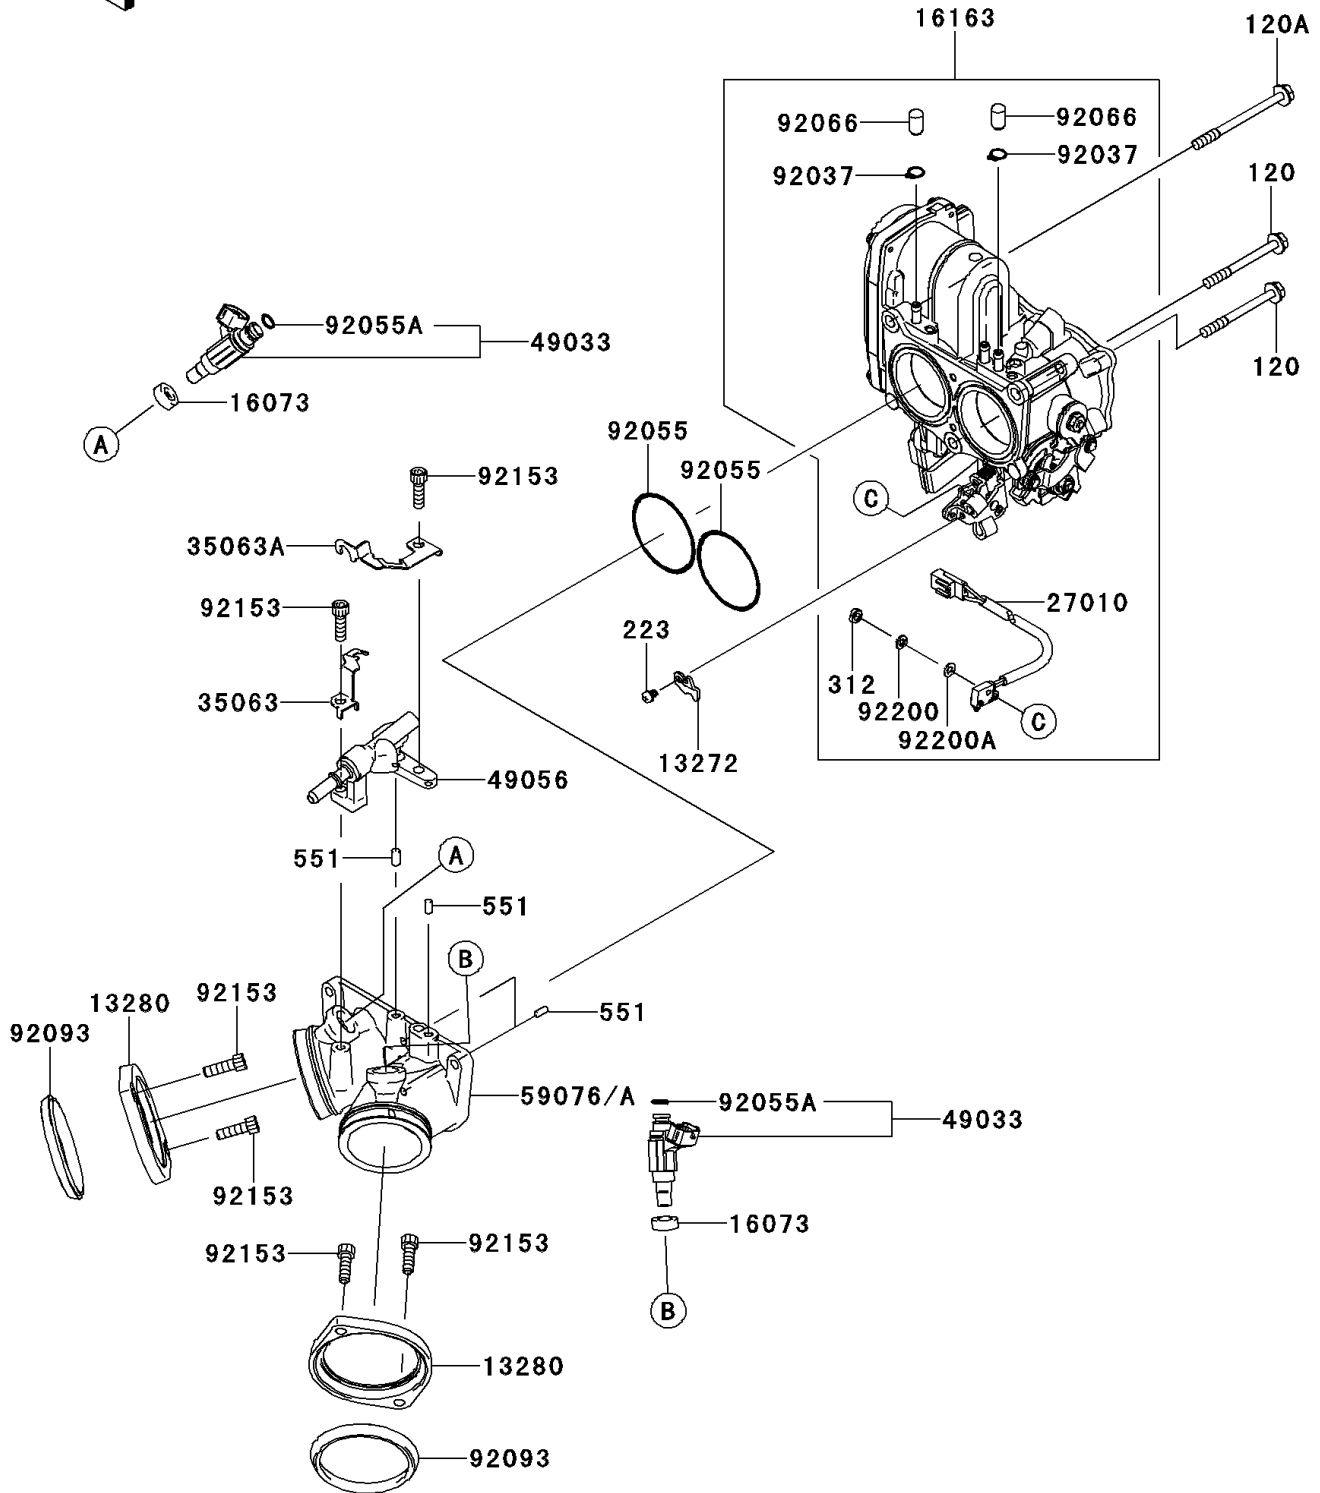

2009 PARTS DIAGRAM

Throttle

E1510

2009 PARTS LIST

Throttle

ITEM NAME	PART NUMBER	QUANTITY
BOLT-SOCKET,6X60 (Ref # 120)	120CA0660	1
BOLT-SOCKET,6X75 (Ref # 120A)	120CA0675	1
SCREW-PAN-WS-CROSS,4X6 (Ref # 223)	223AA0406	1
NUT-HEX (Ref # 312)	312BC0300	1
PIN-DOWEL,4X8 (Ref # 551)	551A0408	1
PLATE,CABLE STOPPER (Ref # 13272)	13272-0620	1
HOLDER,INTAKE MANIFOLD (Ref # 13280)	13280-0007	1
INSULATOR (Ref # 16073)	16073-3707	1
THROTTLE-ASSY,EACW42 (Ref # 16163)	16163-0124	1
SWITCH,AUTOCRUISE CANCEL (Ref # 27010)	27010-0093	1
STAY (Ref # 35063)	35063-0075	1
STAY (Ref # 35063A)	35063-0076	1
NOZZLE-INJECTION (Ref # 49033)	49033-0003	1
PIPE-INJECTION (Ref # 49056)	49056-0020	1
MANIFOLD-INTAKE (Ref # 59076)	59076-0004	1
CLAMP,BREATHING TUBE (Ref # 92037)	92037-174	1
RING-O,49.7X2.4 (Ref # 92055)	92055-0183	1
RING-O,INJECTION NOZZLE (Ref # 92055A)	92055-1622	1
PLUG,FITTING (Ref # 92066)	92066-1549	1
SEAL (Ref # 92093)	92093-0006	1
BOLT,SOCKET,6X20 (Ref # 92153)	92153-1031	1
WASHER,SPRING (Ref # 92200)	92200-0539	1
WASHER (Ref # 92200A)	92200-0540	1