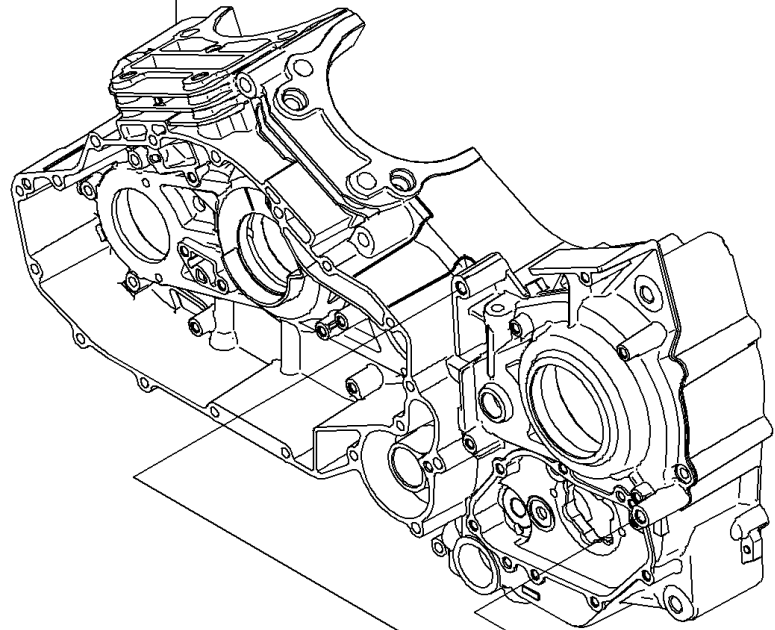

2009 PARTS DIAGRAM

Chain Cover

Ref. Crankcase

E1433

Ref. Clutch

92043

14091

49048

120

53044

92043

14091A

120A

92153

120A

120

92153

(14091A)

WOD

2009 PARTS LIST

Chain Cover

ITEM NAME	PART NUMBER	QUANTITY
BOLT-SOCKET,6X40 (Ref # 120)	120CC0640	1
BOLT-SOCKET,6X70 (Ref # 120A)	120CC0670	1
COVER,PULLEY (Ref # 14091)	14091-0970	1
COVER,PULLEY,OUTER (Ref # 14091A)	14091-0994	1
SHOE (Ref # 49048)	49048-0002	1
TRIM,ISOLATOR (Ref # 53044)	53044-0047	1
PIN,6.2X8X14 (Ref # 92043)	92043-1263	1
BOLT,SOCKET,6X22 (Ref # 92153)	92153-1331	1