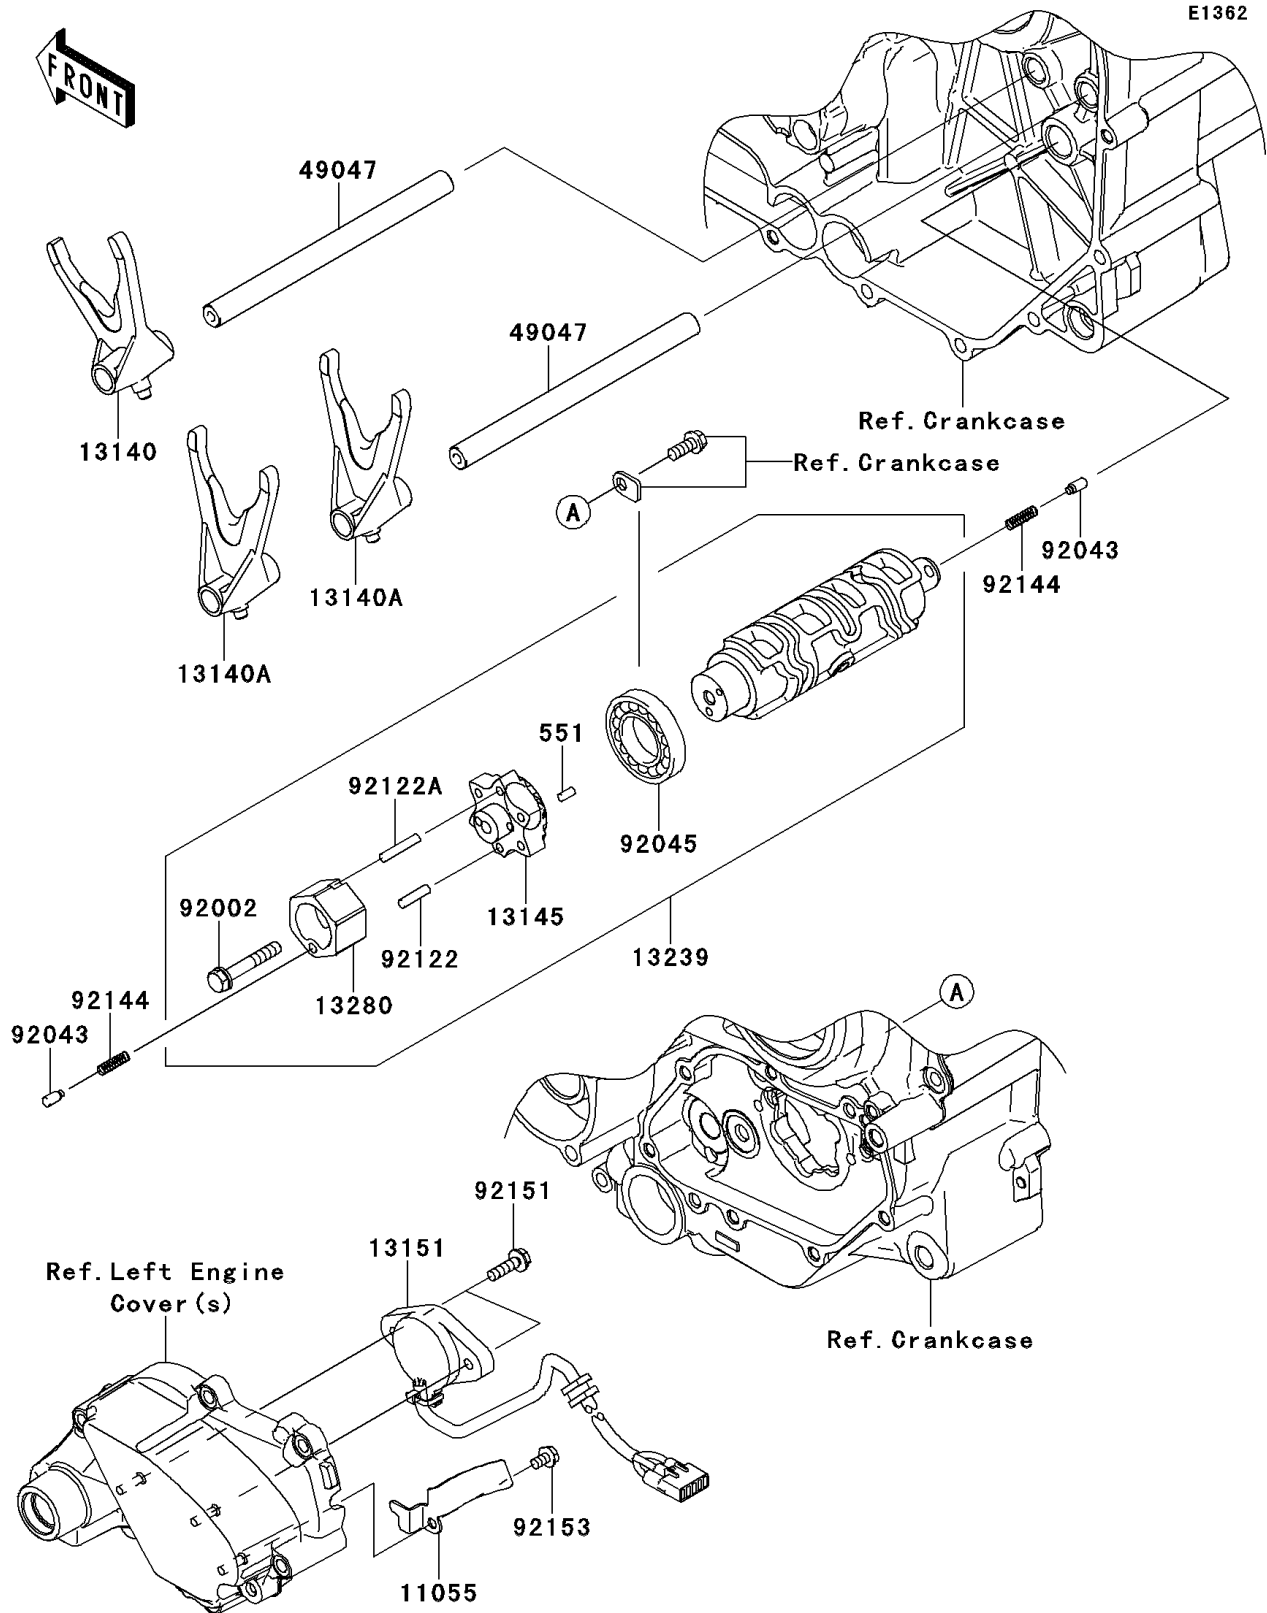

2009 PARTS DIAGRAM

Gear Change Drum/Shift Fork(s)

2009 PARTS LIST

Gear Change Drum/Shift Fork(s)

ITEM NAME	PART NUMBER	QUANTITY
PIN-DOWEL,4X8 (Ref # 551)	551A0408	1
BRACKET (Ref # 11055)	11055-0525	1
FORK-SHIFT,INPUT (Ref # 13140)	13140-0054	1
FORK-SHIFT,OUTPUT (Ref # 13140A)	13140-0060	1
CAM-CHANGE DRUM (Ref # 13145)	13145-0041	1
SWITCH-COMP,NEUTRAL (Ref # 13151)	13151-0041	1
DRUM-ASSY-CHANGE (Ref # 13239)	13239-0033	1
HOLDER (Ref # 13280)	13280-0106	1
ROD-SHIFT (Ref # 49047)	49047-0002	1
BOLT,6X38 (Ref # 92002)	92002-1431	1
PIN (Ref # 92043)	92043-0085	1
BEARING-BALL,16005 (Ref # 92045)	92045-1045	1
ROLLER,4.5X17.8 (Ref # 92122)	92122-0001	1
ROLLER,4.5X23.8 (Ref # 92122A)	92122-0010	1
SPRING (Ref # 92144)	92144-1245	1
BOLT (Ref # 92151)	92151-1776	1
BOLT,5X10 (Ref # 92153)	92153-0687	1