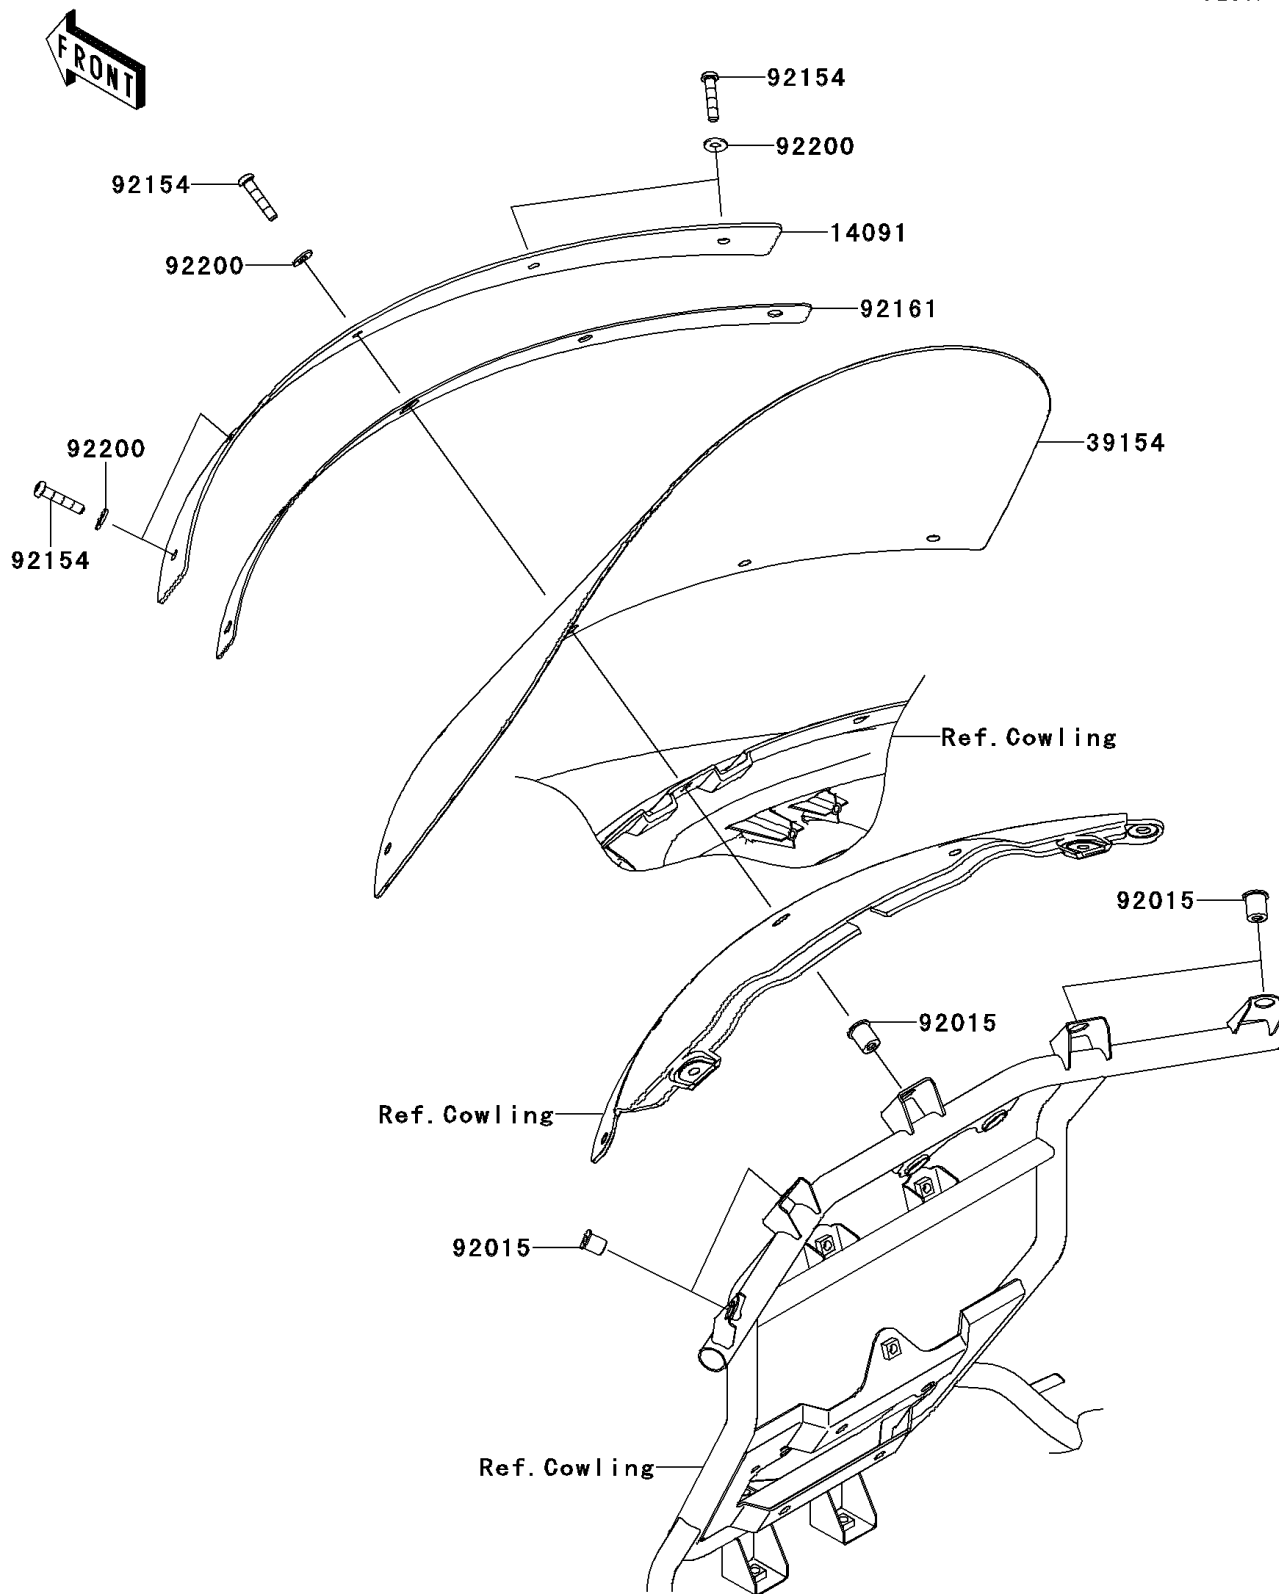

2009 PARTS DIAGRAM

Windshield

F2645

2009 PARTS LIST

Windshield

ITEM NAME	PART NUMBER	QUANTITY
COVER,WINDSHIELD (Ref # 14091)	14091-0949	1
WINDSHIELD (Ref # 39154)	39154-0032	1
NUT (Ref # 92015)	92015-1700	1
BOLT,SOCKET,6X30 (Ref # 92154)	92154-0206	1
DAMPER,WINDSHIELD (Ref # 92161)	92161-0656	1
WASHER,6.5X14.5X1.5 (Ref # 92200)	92200-3775	1