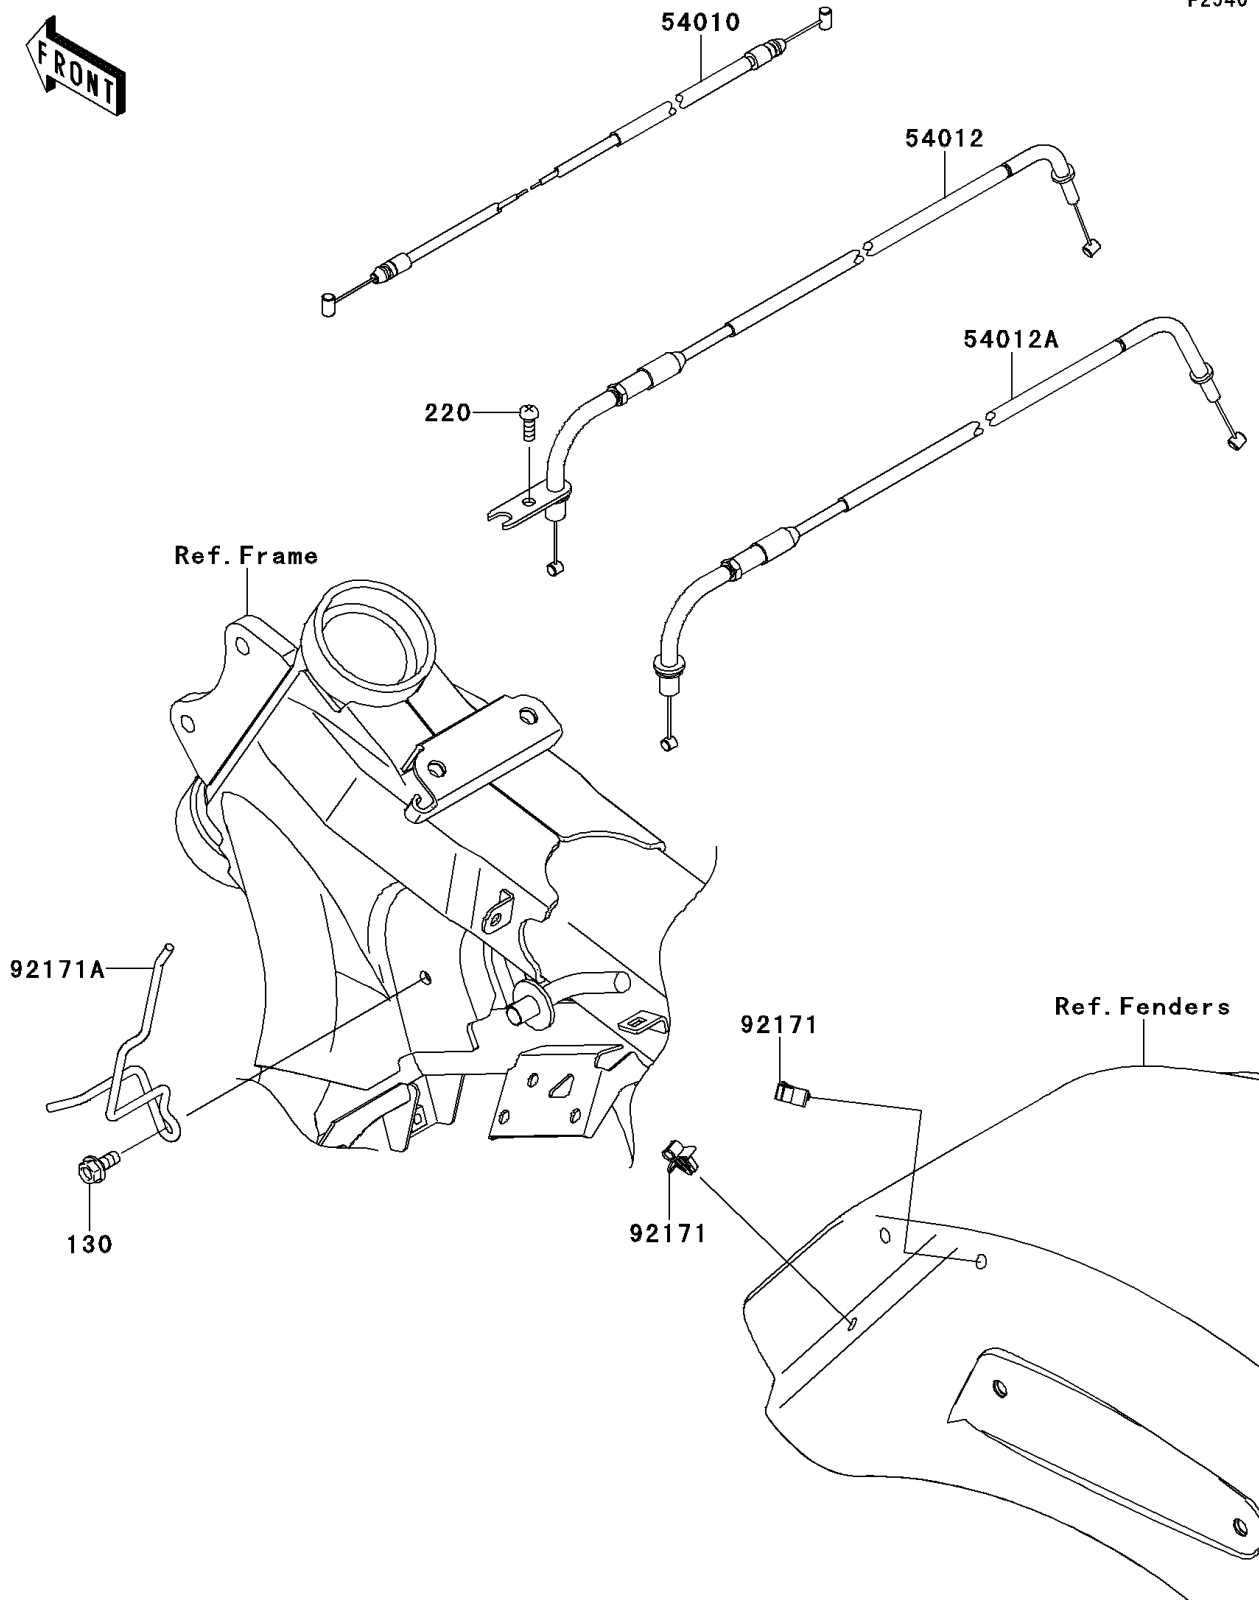

2009 PARTS DIAGRAM

Cables

F2540

2009 PARTS LIST

Cables

ITEM NAME	PART NUMBER	QUANTITY
BOLT-FLANGED,6X14 (Ref # 130)	130BB0614	1
SCREW-PAN-CROSS,5X14 (Ref # 220)	220AB0514	1
CABLE,SEAT LOCK (Ref # 54010)	54010-0092	1
CABLE-THROTTLE,OPENING (Ref # 54012)	54012-0282	1
CABLE-THROTTLE,CLOSING (Ref # 54012A)	54012-0283	1
CLAMP,SEAT LOCK CABLE (Ref # 92171)	92171-0328	1
CLAMP,CABLE (Ref # 92171A)	92171-1838	1