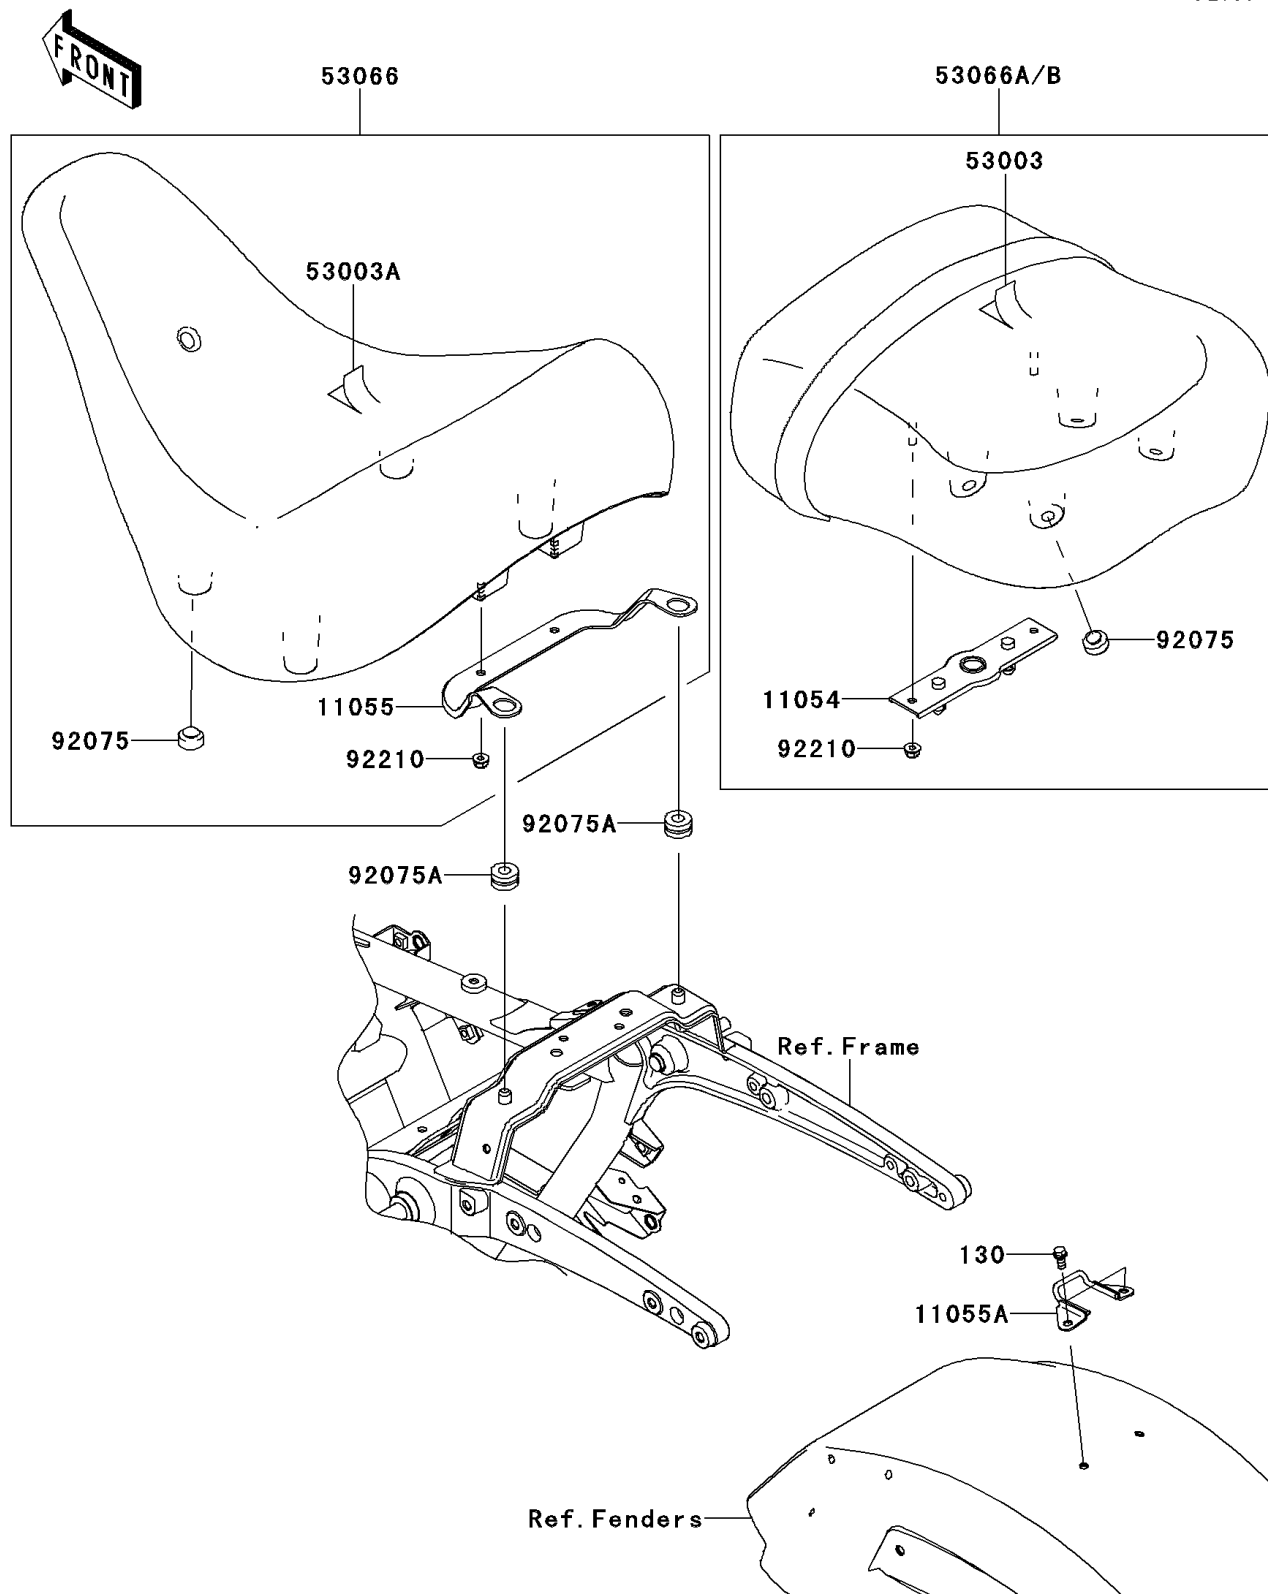

2009 PARTS DIAGRAM

Seat

F2510

2009 PARTS LIST

Seat

ITEM NAME	PART NUMBER	QUANTITY
BOLT-FLANGED,6X12 (Ref # 130)	130BB0612	1
BRACKET,SEAT (Ref # 11054)	11054-0417	1
BRACKET (Ref # 11055)	11055-0612	1
BRACKET,REAR SEAT (Ref # 11055A)	11055-1211	1
LEATHER,REAR SEAT,BLACK (Ref # 53003)	53003-0155-MA	1
LEATHER,FRONT SEAT,BLACK (Ref # 53003A)	53003-0156-MA	1
SEAT-ASSY,FR,BLACK (Ref # 53066)	53066-0232-MA	1
SEAT-ASSY,RR,W/BAND,BLACK (Ref # 53066A)	53066-0233-MA	1
DAMPER (Ref # 92075)	92075-1927	1
DAMPER (Ref # 92075A)	92075-209	1
NUT (Ref # 92210)	92210-0401	1