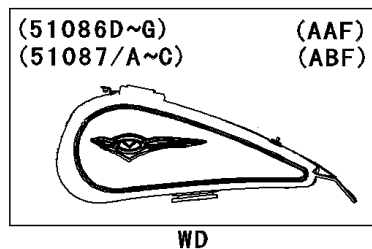

2009 PARTS DIAGRAM

Fuel Tank

F2410

(51086/C)	Blue/Black
(51086A/B)	Titanium/Black

(51086D/E)	Black/Red
(51086F/G)	Blue/Gray
(51087/B)	Ebony/Gray
(51087A/C)	Blue/Silver

(51087D/F)	Black/Graystone
(51087E/G)	White/Beige

2009 PARTS LIST

Fuel Tank

ITEM NAME	PART NUMBER	QUANTITY
BRACKET,SEAT (Ref # 11055)	11055-1552	1
COVER,IGNITION SWITCH (Ref # 14092)	14092-0046	1
COVER,FUEL TANK (Ref # 14092A)	14092-0116	1
TANK-COMP-FUEL,C.D.RED (Ref # 51001)	51001-0314-25T	1
CAP-TANK,FUEL (Ref # 51049)	51049-0003	1
WASHER,5.1X10X1.0 (Ref # 92022)	92022-1977	1
COLLAR,8.8X12X17 (Ref # 92027)	92027-034	1
CLAMP,TUBE (Ref # 92037)	92037-147	1
DAMPER (Ref # 92075)	92075-1736	1
SEAL,FUEL TANK CAP (Ref # 92093)	92093-1030	1
BOLT,SOCKET,6X10 (Ref # 92151)	92151-1449	1
DAMPER,FUEL TANK (Ref # 92161)	92161-0293	1
DAMPER,FUEL TANK (Ref # 92161A)	92161-0577	1
DAMPER,TANK COVER (Ref # 92161B)	92161-0804	1
BOLT-FLANGED,8X30 (Ref # 130)	130BA0830	1
SCREW-PAN-CROSS,5X10 (Ref # 220)	220AA0510	1
NUT-CAP,6MM,BLACK (Ref # 322)	322AB0600	1
WASHER-PLAIN,6MM (Ref # 411)	411S0600	1
TUBE,BREATHER (Ref # 92192)	92192-0668	1