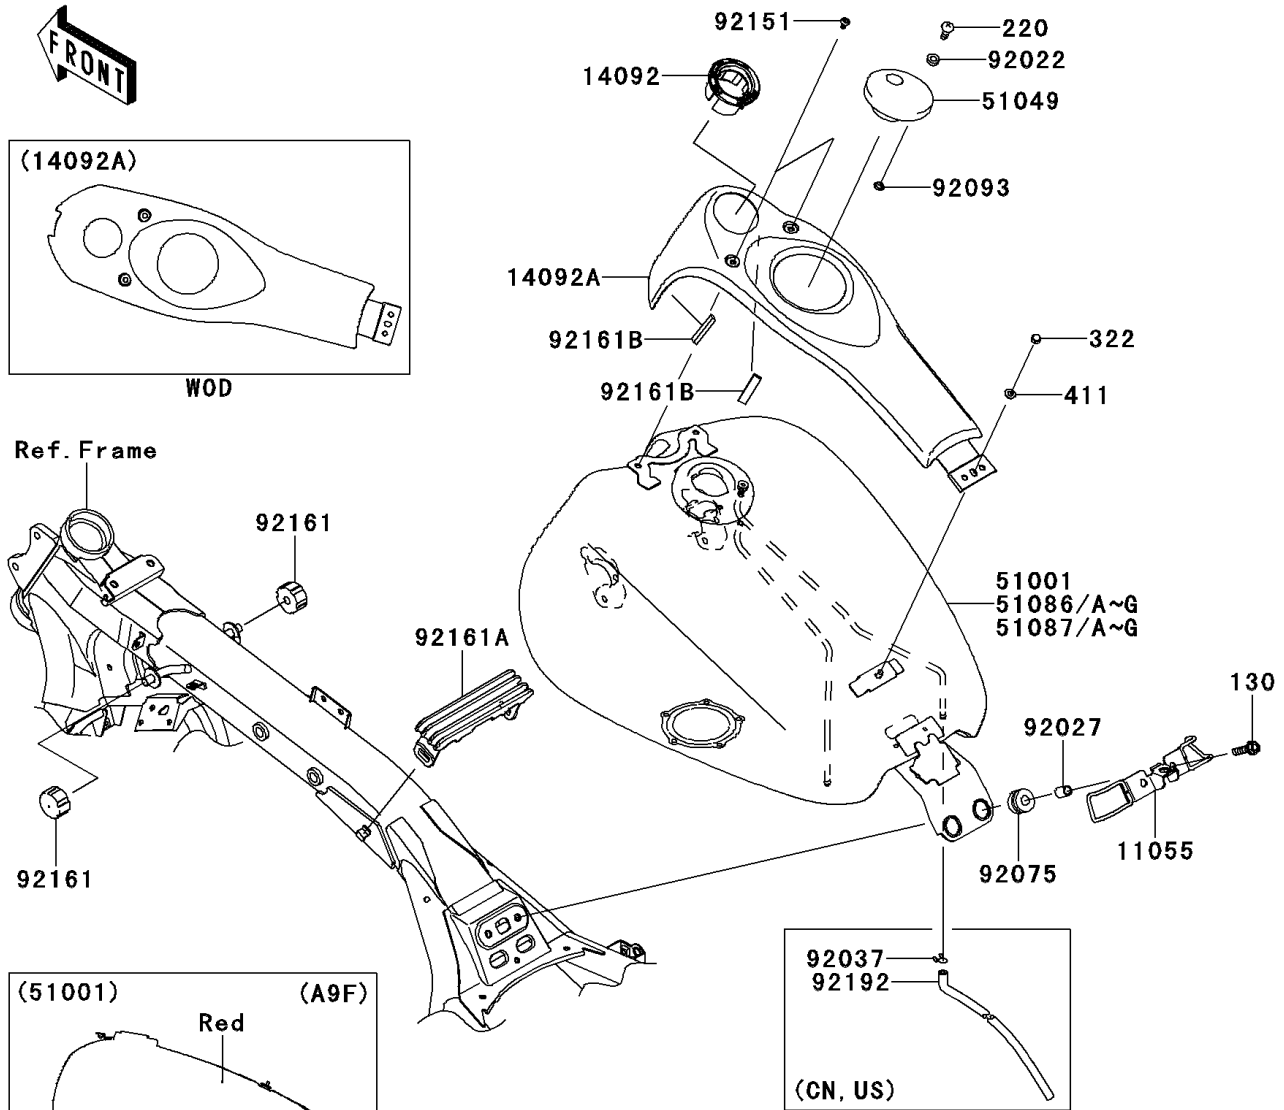

2009 PARTS DIAGRAM

Fuel Tank

F2410

(51086/C)	Blue/Black
(51086A/B)	Titanium/Black

(51086D/E)	Black/Red
(51086F/G)	Blue/Gray
(51087/B)	Ebony/Gray
(51087A/C)	Blue/Silver

(51087D/F)	Black/Graystone
(51087E/G)	White/Beige

2009 PARTS LIST

Fuel Tank

ITEM NAME	PART NUMBER	QUANTITY
BRACKET,SEAT (Ref # 11055)	11055-1552	1
COVER,IGNITION SWITCH (Ref # 14092)	14092-0046	1
COVER,FUEL TANK (Ref # 14092A)	14092-0116	1
TANK-COMP-FUEL,C.D.RED (Ref # 51001)	51001-0314-25T	1
CAP-TANK,FUEL (Ref # 51049)	51049-0003	1
WASHER,5.1X10X1.0 (Ref # 92022)	92022-1977	1
COLLAR,8.8X12X17 (Ref # 92027)	92027-034	1
CLAMP,TUBE (Ref # 92037)	92037-147	1
DAMPER (Ref # 92075)	92075-1736	1
SEAL,FUEL TANK CAP (Ref # 92093)	92093-1030	1
BOLT,SOCKET,6X10 (Ref # 92151)	92151-1449	1
DAMPER,FUEL TANK (Ref # 92161)	92161-0293	1
DAMPER,FUEL TANK (Ref # 92161A)	92161-0577	1
DAMPER,TANK COVER (Ref # 92161B)	92161-0804	1
BOLT-FLANGED,8X30 (Ref # 130)	130BA0830	1
SCREW-PAN-CROSS,5X10 (Ref # 220)	220AA0510	1
NUT-CAP,6MM,BLACK (Ref # 322)	322AB0600	1
WASHER-PLAIN,6MM (Ref # 411)	411S0600	1
TUBE,BREATHER (Ref # 92192)	92192-0668	1