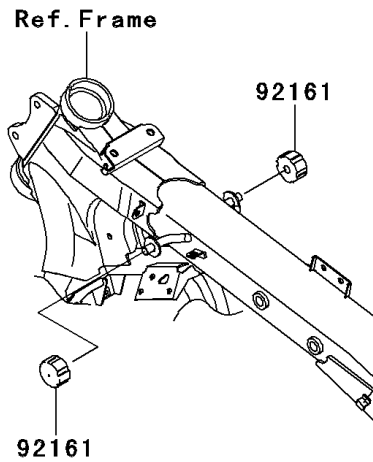

2009 PARTS DIAGRAM

Fuel Tank

F2410

(51086/C)	Blue/Black
(51086A/B)	Titanium/Black

(51086D/E)	Black/Red
(51086F/G)	Blue/Gray
(51087/B)	Ebony/Gray
(51087A/C)	Blue/Silver

(51087D/F)	Black/Graystone
(51087E/G)	White/Beige

2009 PARTS LIST

Fuel Tank

ITEM NAME	PART NUMBER	QUANTITY
BRACKET,SEAT (Ref # 11055)	11055-1552	1
COVER,IGNITION SWITCH (Ref # 14092)	14092-0046	1
COVER,FUEL TANK (Ref # 14092A)	14092-0116	1
TANK-COMP-FUEL,C.D.RED (Ref # 51001)	51001-0314-25T	1
CAP-TANK,FUEL (Ref # 51049)	51049-0003	1
WASHER,5.1X10X1.0 (Ref # 92022)	92022-1977	1
COLLAR,8.8X12X17 (Ref # 92027)	92027-034	1
CLAMP,TUBE (Ref # 92037)	92037-147	1
DAMPER (Ref # 92075)	92075-1736	1
SEAL,FUEL TANK CAP (Ref # 92093)	92093-1030	1
BOLT,SOCKET,6X10 (Ref # 92151)	92151-1449	1
DAMPER,FUEL TANK (Ref # 92161)	92161-0293	1
DAMPER,FUEL TANK (Ref # 92161A)	92161-0577	1
DAMPER,TANK COVER (Ref # 92161B)	92161-0804	1
BOLT-FLANGED,8X30 (Ref # 130)	130BA0830	1
SCREW-PAN-CROSS,5X10 (Ref # 220)	220AA0510	1
NUT-CAP,6MM,BLACK (Ref # 322)	322AB0600	1
WASHER-PLAIN,6MM (Ref # 411)	411S0600	1
TUBE,BREATHER (Ref # 92192)	92192-0668	1