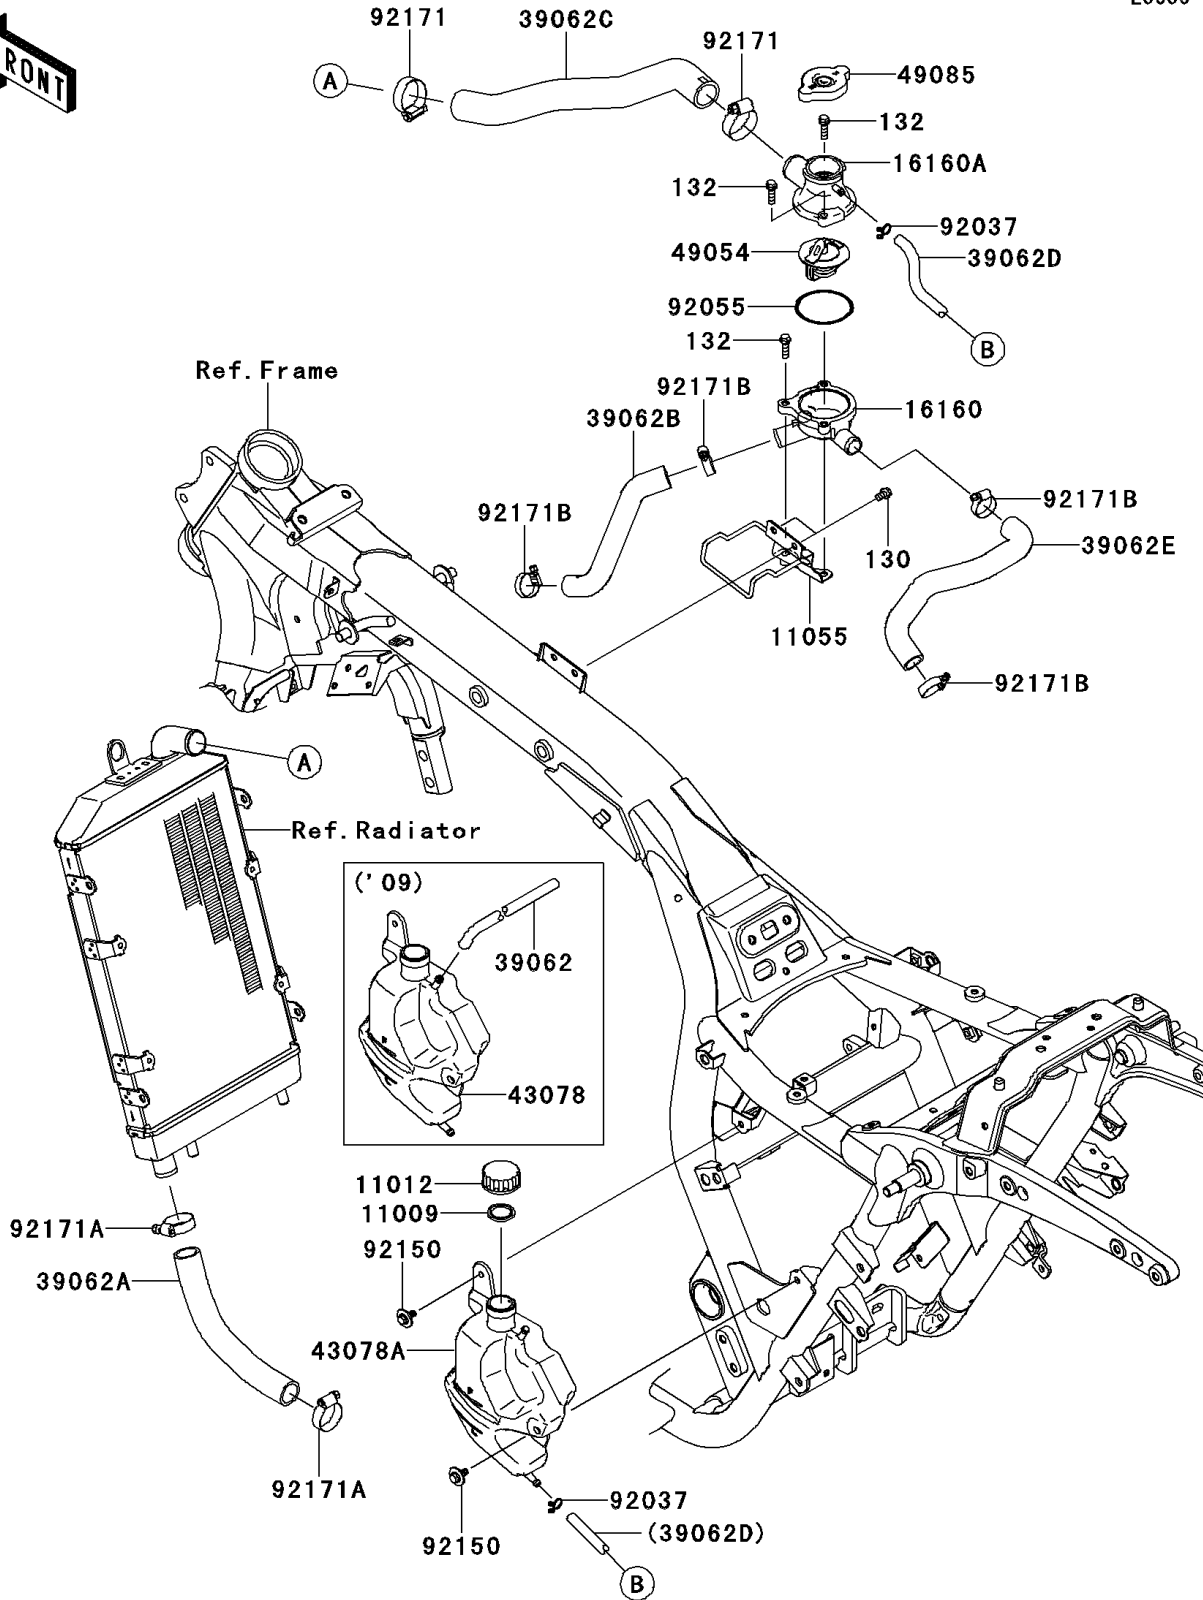

2009 PARTS DIAGRAM

Cooling(A9F-ABF)

E3035

2009 PARTS LIST

Cooling(A9F-ABF)

ITEM NAME	PART NUMBER	QUANTITY
BOLT-FLANGED,6X10 (Ref # 130)	130BA0610	1
BOLT-FLANGED-SMALL,6X20 (Ref # 132)	132BA0620	1
GASKET,RESERVOIR TANK CAP (Ref # 11009)	11009-1145	1
CAP (Ref # 11012)	11012-1084	1
BRACKET,THERMOCASE (Ref # 11055)	11055-0571	1
BODY,LWR (Ref # 16160)	16160-0158	1
BODY,UPP (Ref # 16160A)	16160-1152	1
HOSE-COOLING,OVER FLOW (Ref # 39062)	39062-0107	1
HOSE-COOLING,RAD-W/P IN PIPE (Ref # 39062A)	39062-0244	1
HOSE-COOLING,FR HEAD-THERMO (Ref # 39062B)	39062-0245	1
HOSE-COOLING,THERMO-RAD (Ref # 39062C)	39062-0247	1
HOSE-COOLING (Ref # 39062D)	39062-0291	1
HOSE-COOLING,RR HEAD-THERMO (Ref # 39062E)	39062-0315	1
RESERVOIR (Ref # 43078)	43078-0061	1
THERMOSTAT (Ref # 49054)	49054-0004	1
CAP-ASSY-PRESSURE,P1.1 (Ref # 49085)	49085-1070	1
CLAMP,TUBE (Ref # 92037)	92037-147	1
RING-O,53.5X2.6 (Ref # 92055)	92055-112	1
BOLT,FLANGED,6X14,WASHER (Ref # 92150)	92150-1392	1
CLAMP (Ref # 92171)	92171-0179	1
CLAMP (Ref # 92171A)	92171-0261	1
CLAMP (Ref # 92171B)	92171-0338	1