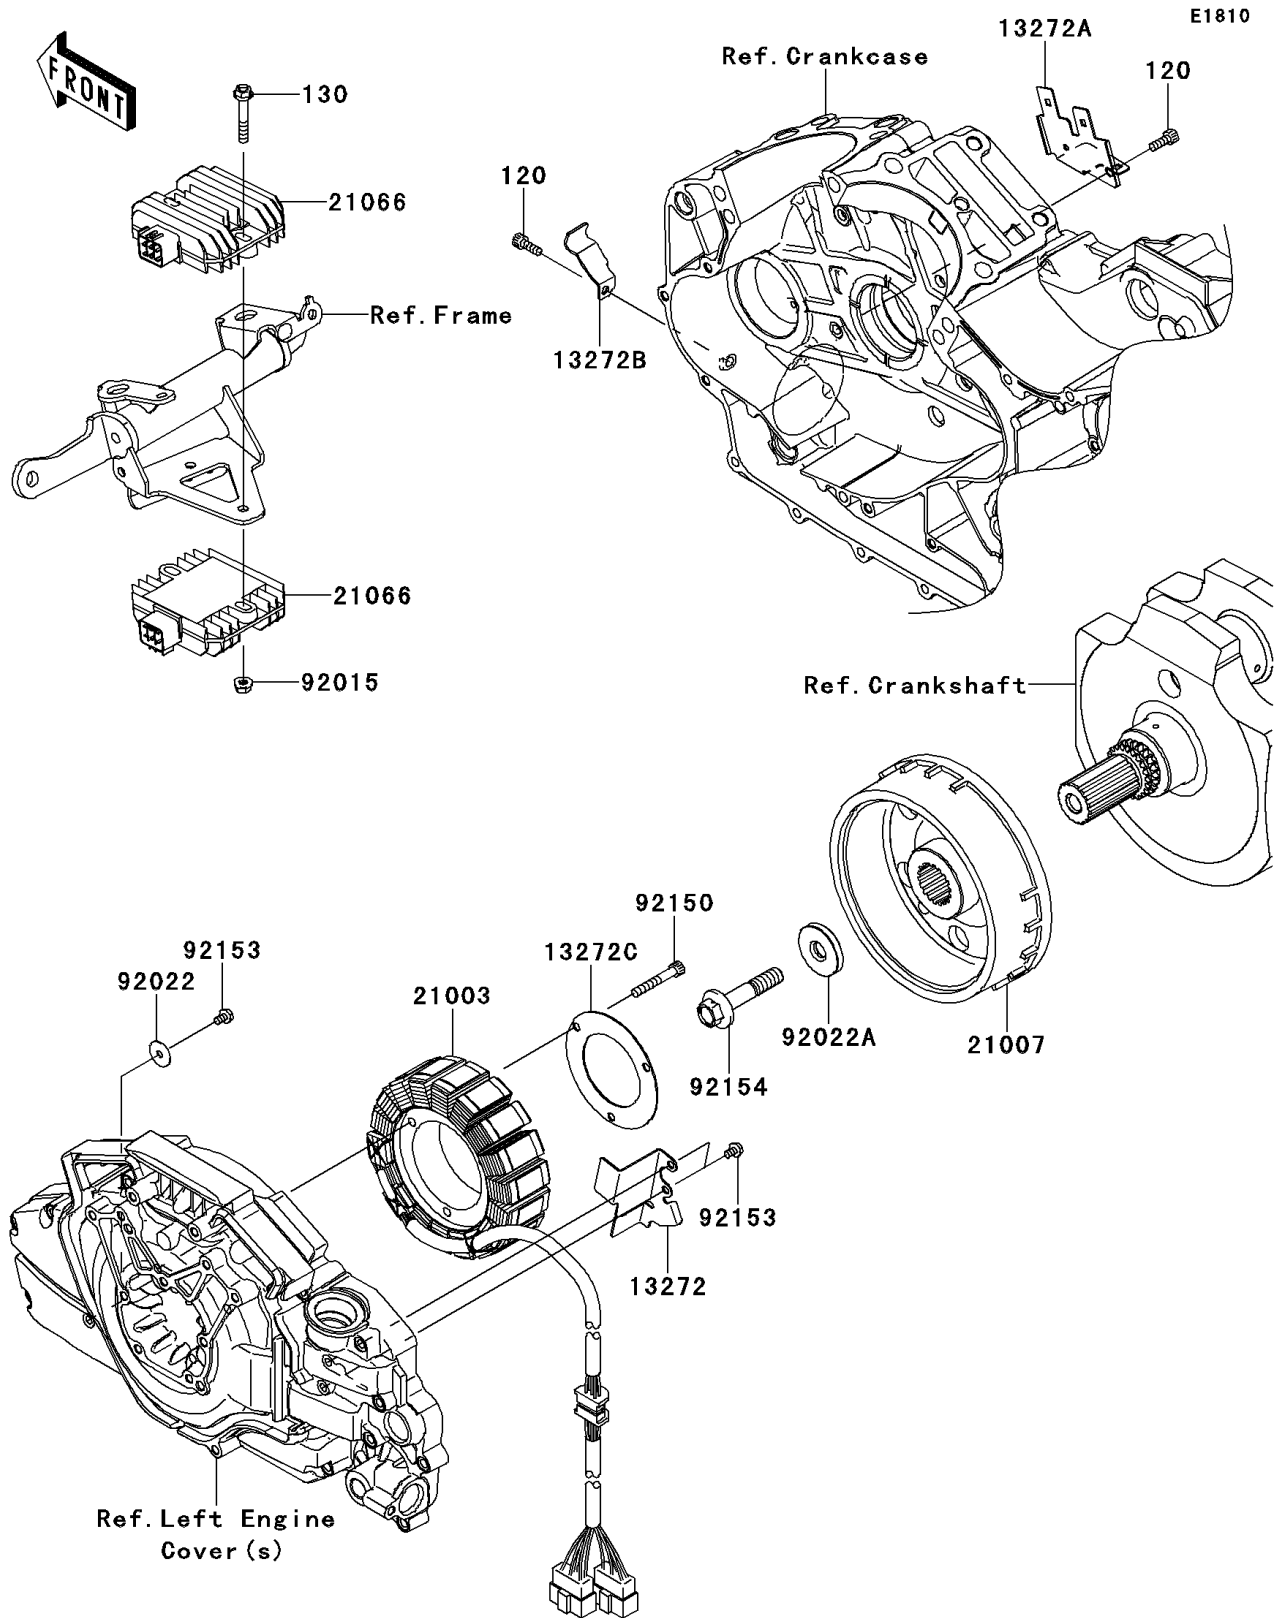

2009 PARTS DIAGRAM

Generator

2009 PARTS LIST

Generator

ITEM NAME	PART NUMBER	QUANTITY
BOLT-SOCKET,6X16 (Ref # 120)	120CA0616	1
BOLT-FLANGED,6X40 (Ref # 130)	130BB0640	1
PLATE,INNER GENE. COVER (Ref # 13272)	13272-0320	1
PLATE,COUPLER (Ref # 13272A)	13272-0426	1
PLATE,FR RH CASE (Ref # 13272B)	13272-0427	1
PLATE,STATOR (Ref # 13272C)	13272-0683	1
STATOR (Ref # 21003)	21003-0076	1
ROTOR (Ref # 21007)	21007-0116	1
REGULATOR-VOLTAGE (Ref # 21066)	21066-0043	1
NUT,FLANGED,6MM,BLACK (Ref # 92015)	92015-1233	1
WASHER,5.5X20X1.2 (Ref # 92022)	92022-104	1
WASHER,12X40X6 (Ref # 92022A)	92022-1904	1
BOLT,SOCKET,6X40 (Ref # 92150)	92150-1958	1
BOLT,5X10 (Ref # 92153)	92153-0687	1
BOLT,ROTOR,12X60 (Ref # 92154)	92154-0032	1