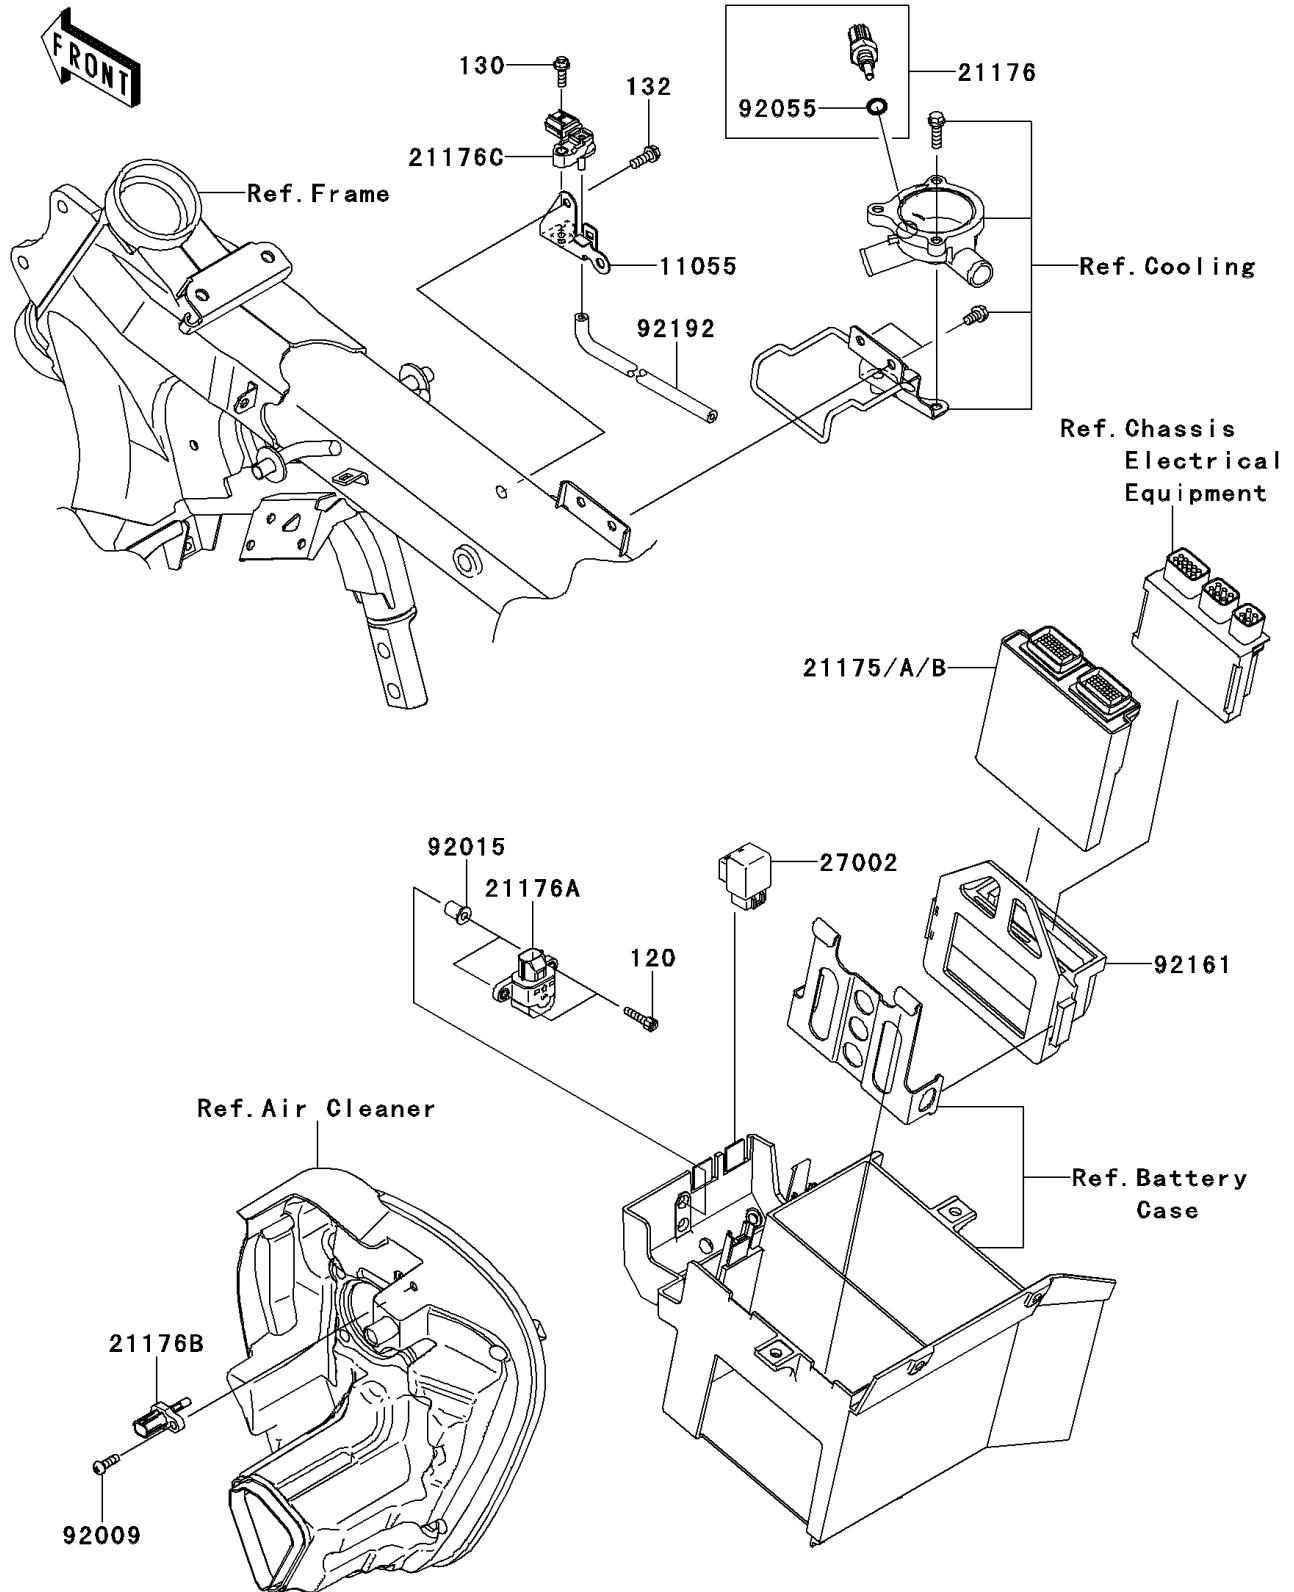

## 2009 PARTS DIAGRAM

Fuel Injection

E1530

## 2009 PARTS LIST

Fuel Injection

ITEM NAME	PART NUMBER	QUANTITY
BOLT-SOCKET,5X20 (Ref # 120)	120CA0520	1
BOLT-FLANGED,5X16 (Ref # 130)	130BA0516	1
BOLT-FLANGED-SMALL,6X16 (Ref # 132)	132BA0616	1
BRACKET (Ref # 11055)	11055-0569	1
CONTROL UNIT-ELECTRONIC (Ref # 21175)	21175-0176	1
SENSOR,WATER TEMP (Ref # 21176)	21176-0009	1
SENSOR (Ref # 21176A)	21176-0025	1
SENSOR,AIR TEMPERATURE (Ref # 21176B)	21176-0048	1
SENSOR,PRESSURE (Ref # 21176C)	21176-0111	1
RELAY-ASSY (Ref # 27002)	27002-1062	1
SCREW,TAPPING,5X16 (Ref # 92009)	92009-1984	1
NUT,WELL,5MM (Ref # 92015)	92015-1757	1
RING-O,9.5X1.9 (Ref # 92055)	92055-0016	1
DAMPER (Ref # 92161)	92161-0092	1
TUBE,FITTING-ASV (Ref # 92192)	92192-0354	1