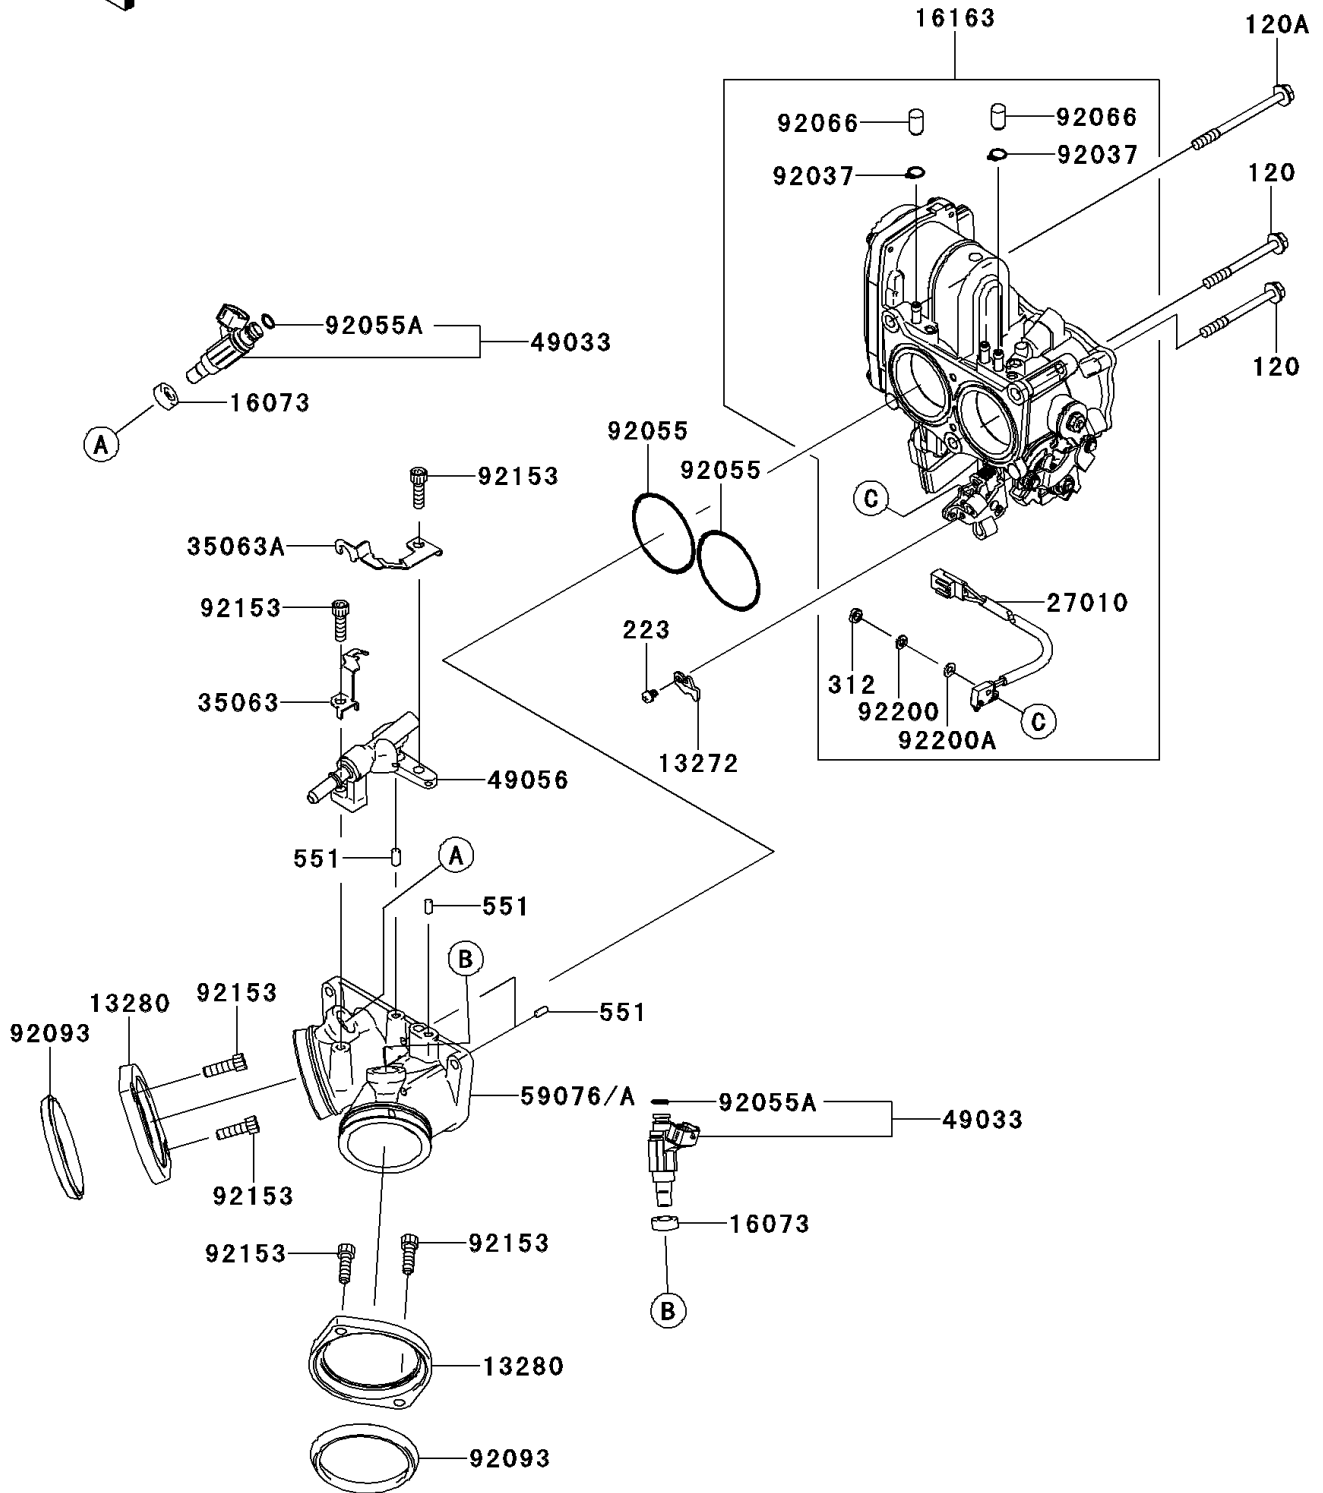

2009 PARTS DIAGRAM

Throttle

E1510

2009 PARTS LIST

Throttle

ITEM NAME	PART NUMBER	QUANTITY
BOLT-SOCKET,6X60 (Ref # 120)	120CA0660	1
BOLT-SOCKET,6X75 (Ref # 120A)	120CA0675	1
SCREW-PAN-WS-CROSS,4X6 (Ref # 223)	223AA0406	1
NUT-HEX (Ref # 312)	312BC0300	1
PIN-DOWEL,4X8 (Ref # 551)	551A0408	1
PLATE,CABLE STOPPER (Ref # 13272)	13272-0620	1
HOLDER,INTAKE MANIFOLD (Ref # 13280)	13280-0007	1
INSULATOR (Ref # 16073)	16073-3707	1
THROTTLE-ASSY,EACW42 (Ref # 16163)	16163-0124	1
SWITCH,AUTOCRUISE CANCEL (Ref # 27010)	27010-0093	1
STAY (Ref # 35063)	35063-0075	1
STAY (Ref # 35063A)	35063-0076	1
NOZZLE-INJECTION (Ref # 49033)	49033-0003	1
PIPE-INJECTION (Ref # 49056)	49056-0020	1
MANIFOLD-INTAKE (Ref # 59076)	59076-0004	1
CLAMP,BREATHING TUBE (Ref # 92037)	92037-174	1
RING-O,49.7X2.4 (Ref # 92055)	92055-0183	1
RING-O,INJECTION NOZZLE (Ref # 92055A)	92055-1622	1
PLUG,FITTING (Ref # 92066)	92066-1549	1
SEAL (Ref # 92093)	92093-0006	1
BOLT,SOCKET,6X20 (Ref # 92153)	92153-1031	1
WASHER,SPRING (Ref # 92200)	92200-0539	1
WASHER (Ref # 92200A)	92200-0540	1