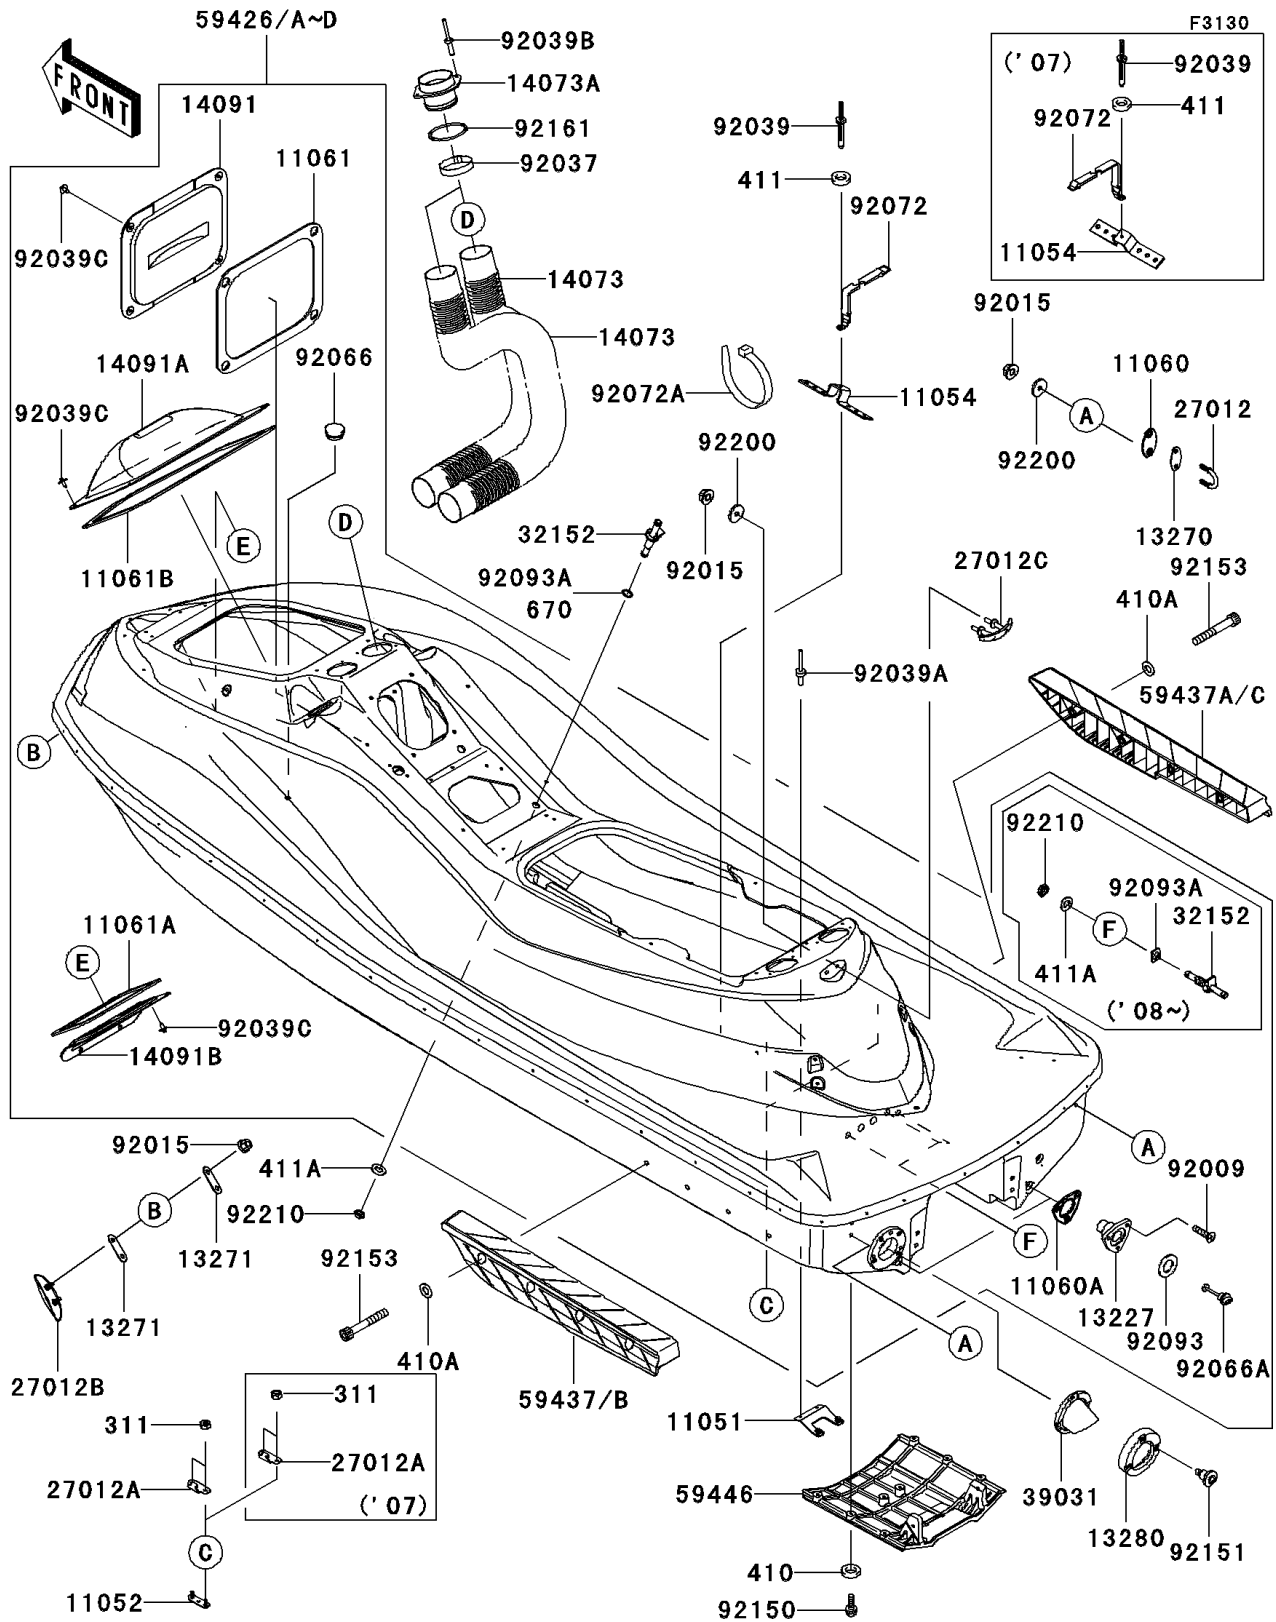

2007 JET SKI® Ultra® 250X PARTS DIAGRAM

Hull

2007 JET SKI® Ultra® 250X PARTS LIST

Hull

ITEM NAME	PART NUMBER	QUANTITY
BRACKET,BREATHING-BILGE (Ref # 11051)	11051-3802	1
BRACKET,RR DUCT (Ref # 11052)	11052-3712	1
BRACKET,WATER MUFFLER (Ref # 11054)	11054-3735	1
GASKET,U HOOK,RR (Ref # 11060)	11060-3800	1
GASKET,DRAIN PLUG (Ref # 11060A)	11060-3801	1
GASKET,ECU COVER (Ref # 11061)	11061-3749	1
GASKET,STORAGE CASE COVER (Ref # 11061A)	11061-3753	1
GASKET,BATTERY COVER (Ref # 11061B)	11061-3754	1
HOUSING,DRAIN PLUG,F.BLACK (Ref # 13227)	13227-3721-6Z	1
PLATE (Ref # 13270)	13270-3860	1
PLATE (Ref # 13271)	13271-3724	1
HOLDER,EXHAUST VALVE (Ref # 13280)	13280-3718	1
DUCT (Ref # 14073)	14073-3804	1
DUCT (Ref # 14073A)	14073-3805	1
COVER,ECU (Ref # 14091)	14091-3786	1
COVER,BATTERY (Ref # 14091A)	14091-3809	1
COVER,STORAGE CASE (Ref # 14091B)	14091-3819	1
HOOK (Ref # 27012)	27012-3797	1
HOOK (Ref # 27012A)	27012-3816	1
HOOK,BOW,F.BLACK (Ref # 27012B)	27012-3822-6Z	1
HOOK,TOWING (Ref # 27012C)	27012-3860	1
PIPE (Ref # 32152)	32152-3748	1
CAP-END (Ref # 39031)	39031-3704	1
STABILIZER,LH,F.BLACK (Ref # 59437)	59437-3739-6Z	1
STABILIZER,RH,F.BLACK (Ref # 59437A)	59437-3740-6Z	1
COVER-JET PUMP (Ref # 59446)	59446-3759	1
NUT-HEX,6MM (Ref # 311)	311R0600	1
WASHER-PLAIN-SMALL,6MM (Ref # 410)	410S0600	1
WASHER-PLAIN-SMALL,8MM (Ref # 410A)	410S0800	1