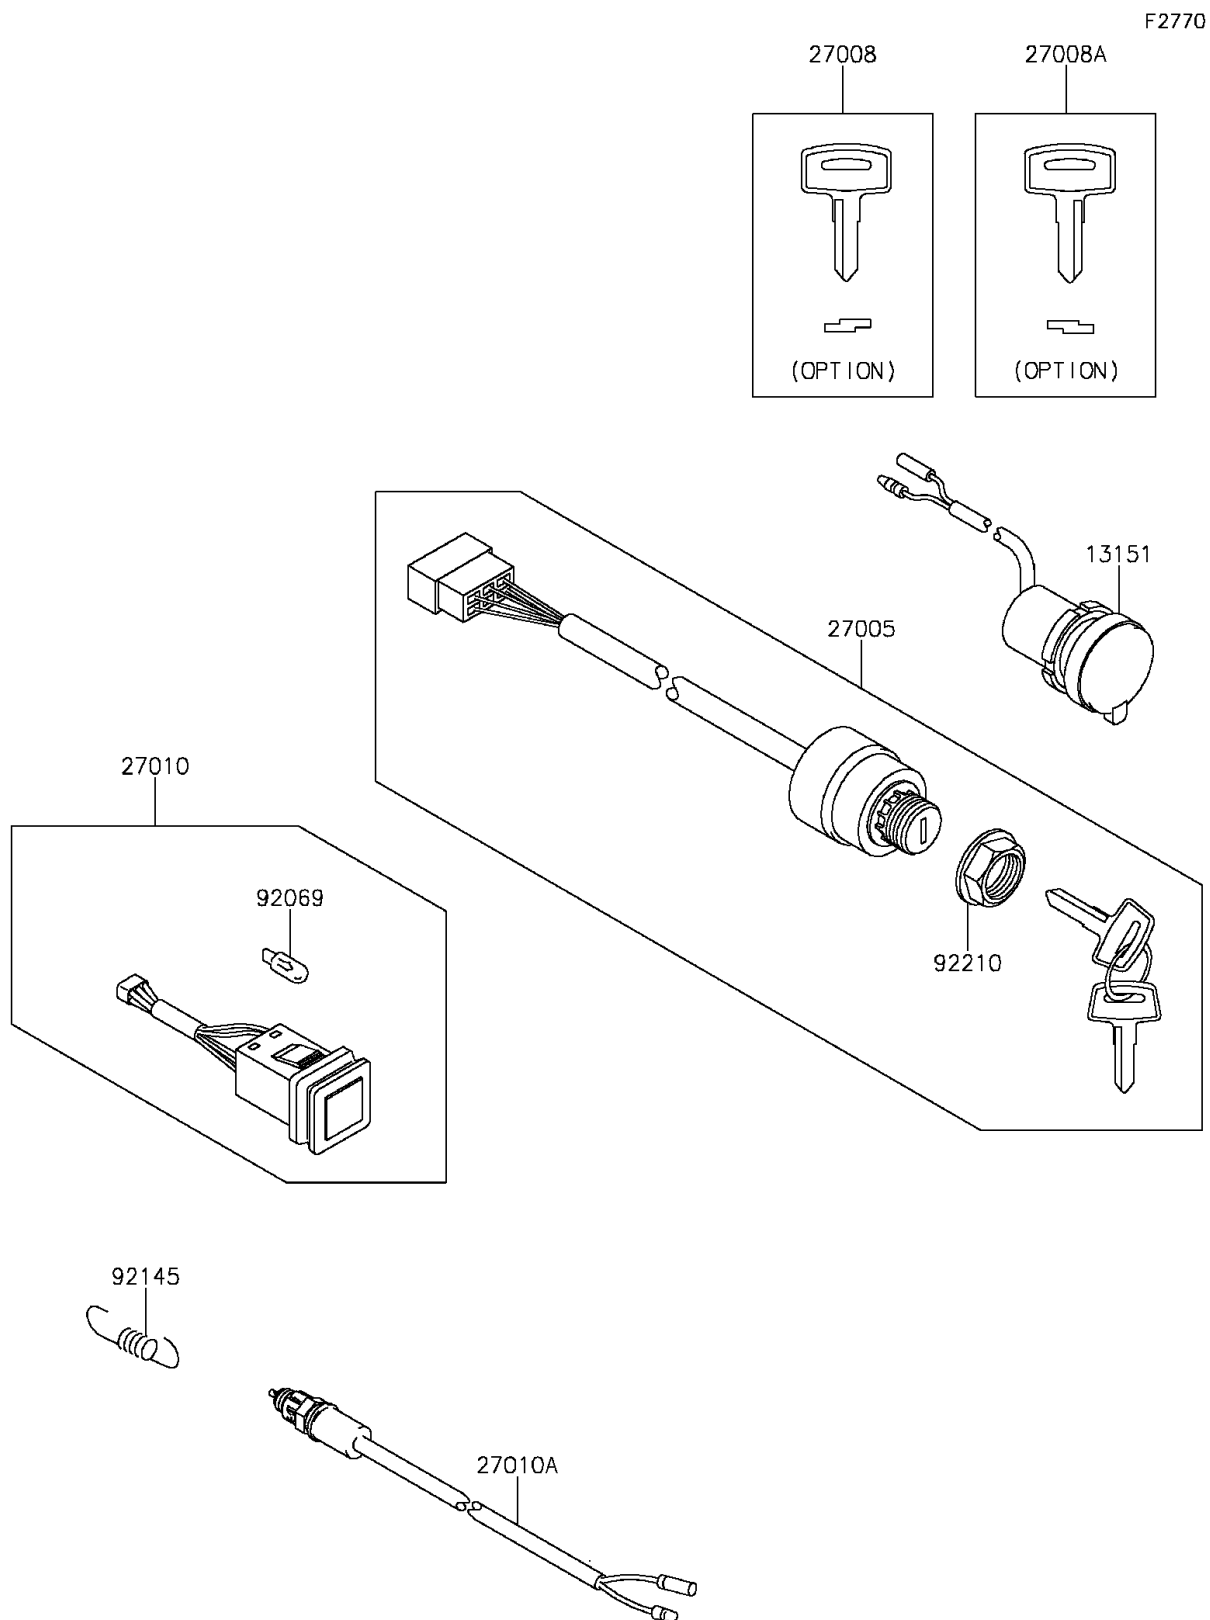

2015 Mule™ 610 4x4 XC PARTS DIAGRAM

Ignition Switch

2015 Mule™ 610 4x4 XC PARTS LIST

Ignition Switch

| ITEM NAME | PART NUMBER | QUANTITY |
|--|-------------|----------|
| SWITCH-COMP,D.C.TERMINAL (Ref # 13151) | 13151-0003 | 1 |
| SWITCH-ASSY-IGNITION (Ref # 27005) | 27005-0011 | 1 |
| KEY-LOCK,BLANK (Ref # 27008) | 27008-1153 | 1 |
| KEY-LOCK,BLANK (Ref # 27008A) | 27008-1157 | 1 |
| SWITCH,HEAD LAMP (Ref # 27010) | 27010-0105 | 1 |
| SWITCH,REAR BRAKE (Ref # 27010A) | 27010-1475 | 1 |
| BULB,12V 1.7W (Ref # 92069) | 92069-0036 | 1 |
| SPRING,REAR BRAKE SWITCH (Ref # 92145) | 92145-7508 | 1 |
| NUT,IGNITION SWITCH (Ref # 92210) | 92210-1264 | 1 |