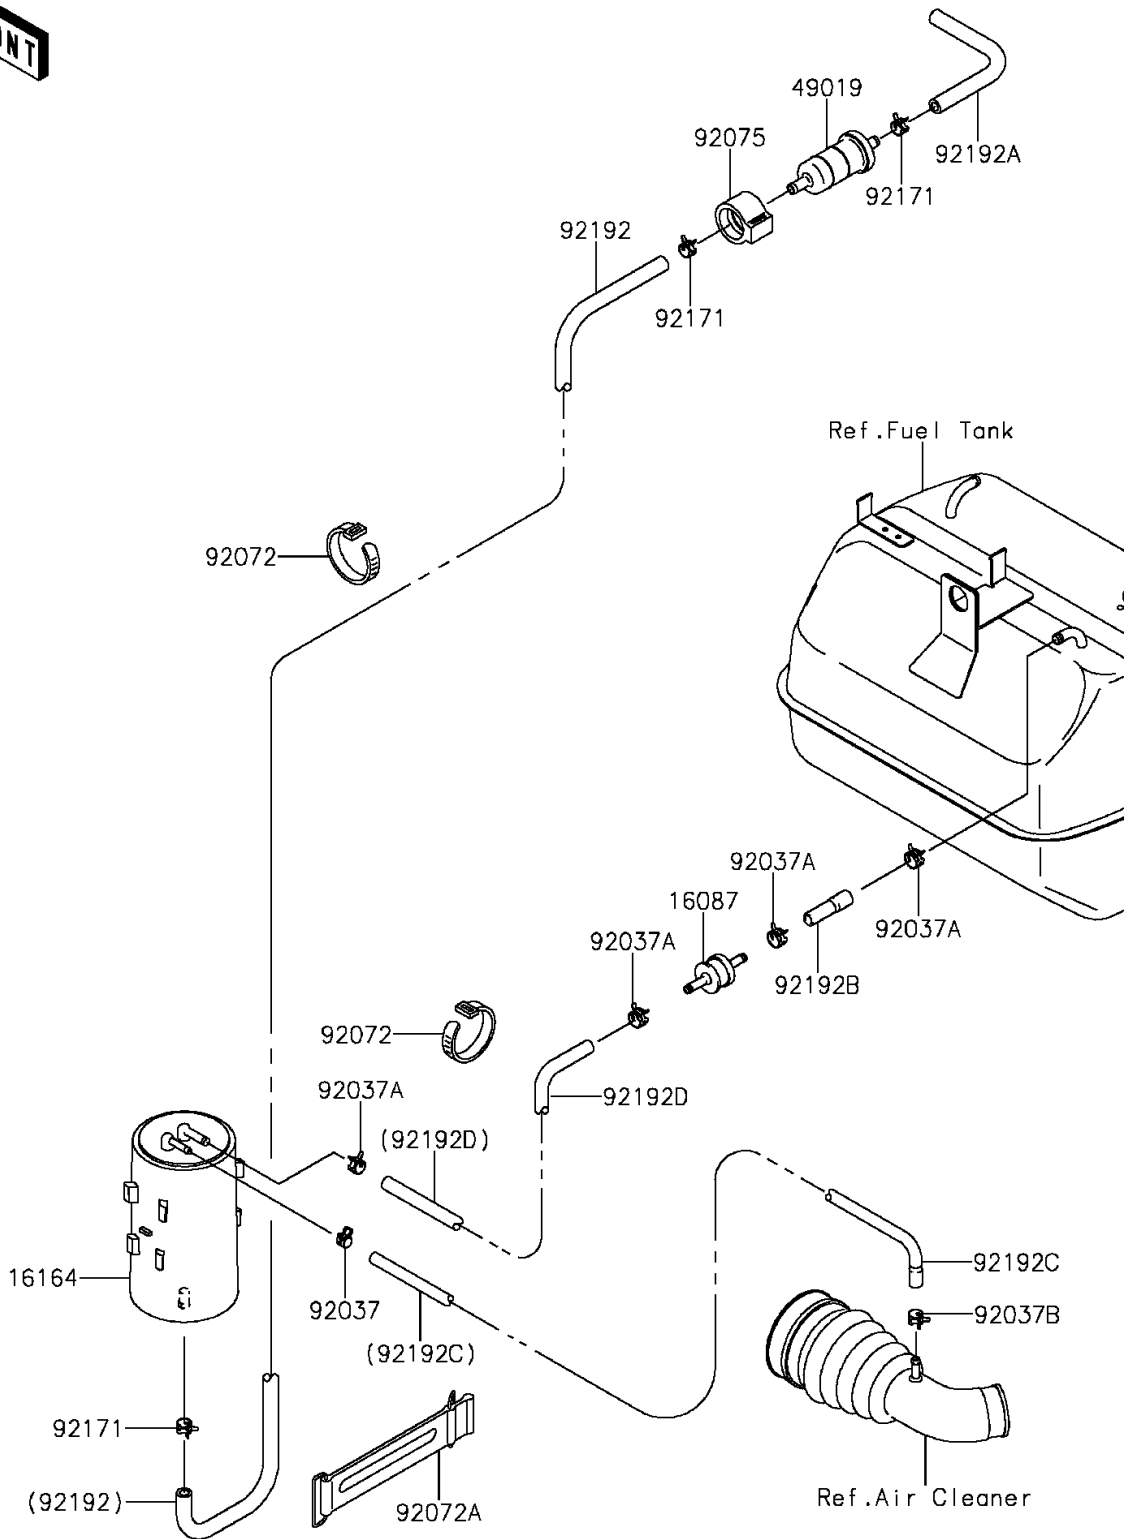

## 2015 Mule™ 610 4x4 XC PARTS DIAGRAM

Fuel Evaporative System

E1650

## 2015 Mule™ 610 4x4 XC PARTS LIST

Fuel Evaporative System

ITEM NAME	PART NUMBER	QUANTITY
VALVE-CHECK (Ref # 16087)	16087-0703	1
CANISTER (Ref # 16164)	16164-0007	1
FILTER-FUEL (Ref # 49019)	49019-1055	1
CLAMP,TUBE (Ref # 92037)	92037-1461	1
CLAMP,TUBE (Ref # 92037A)	92037-1505	1
CLAMP (Ref # 92037B)	92037-2113	1
BAND,L=186 (Ref # 92072)	92072-056	1
BAND,L=168 (Ref # 92072A)	92072-1306	1
DAMPER,FUEL FILTER (Ref # 92075)	92075-1853	1
CLAMP (Ref # 92171)	92171-0515	1
TUBE,CANISTER-FILTER (Ref # 92192)	92192-0592	1
TUBE,FILTER-AIR (Ref # 92192A)	92192-0609	1
TUBE,TANK-CHECK VALVE (Ref # 92192B)	92192-0769	1
TUBE,CANISTER-DUCT (Ref # 92192C)	92192-1027	1
TUBE,5.8X10.8X565 (Ref # 92192D)	92192-1177	1