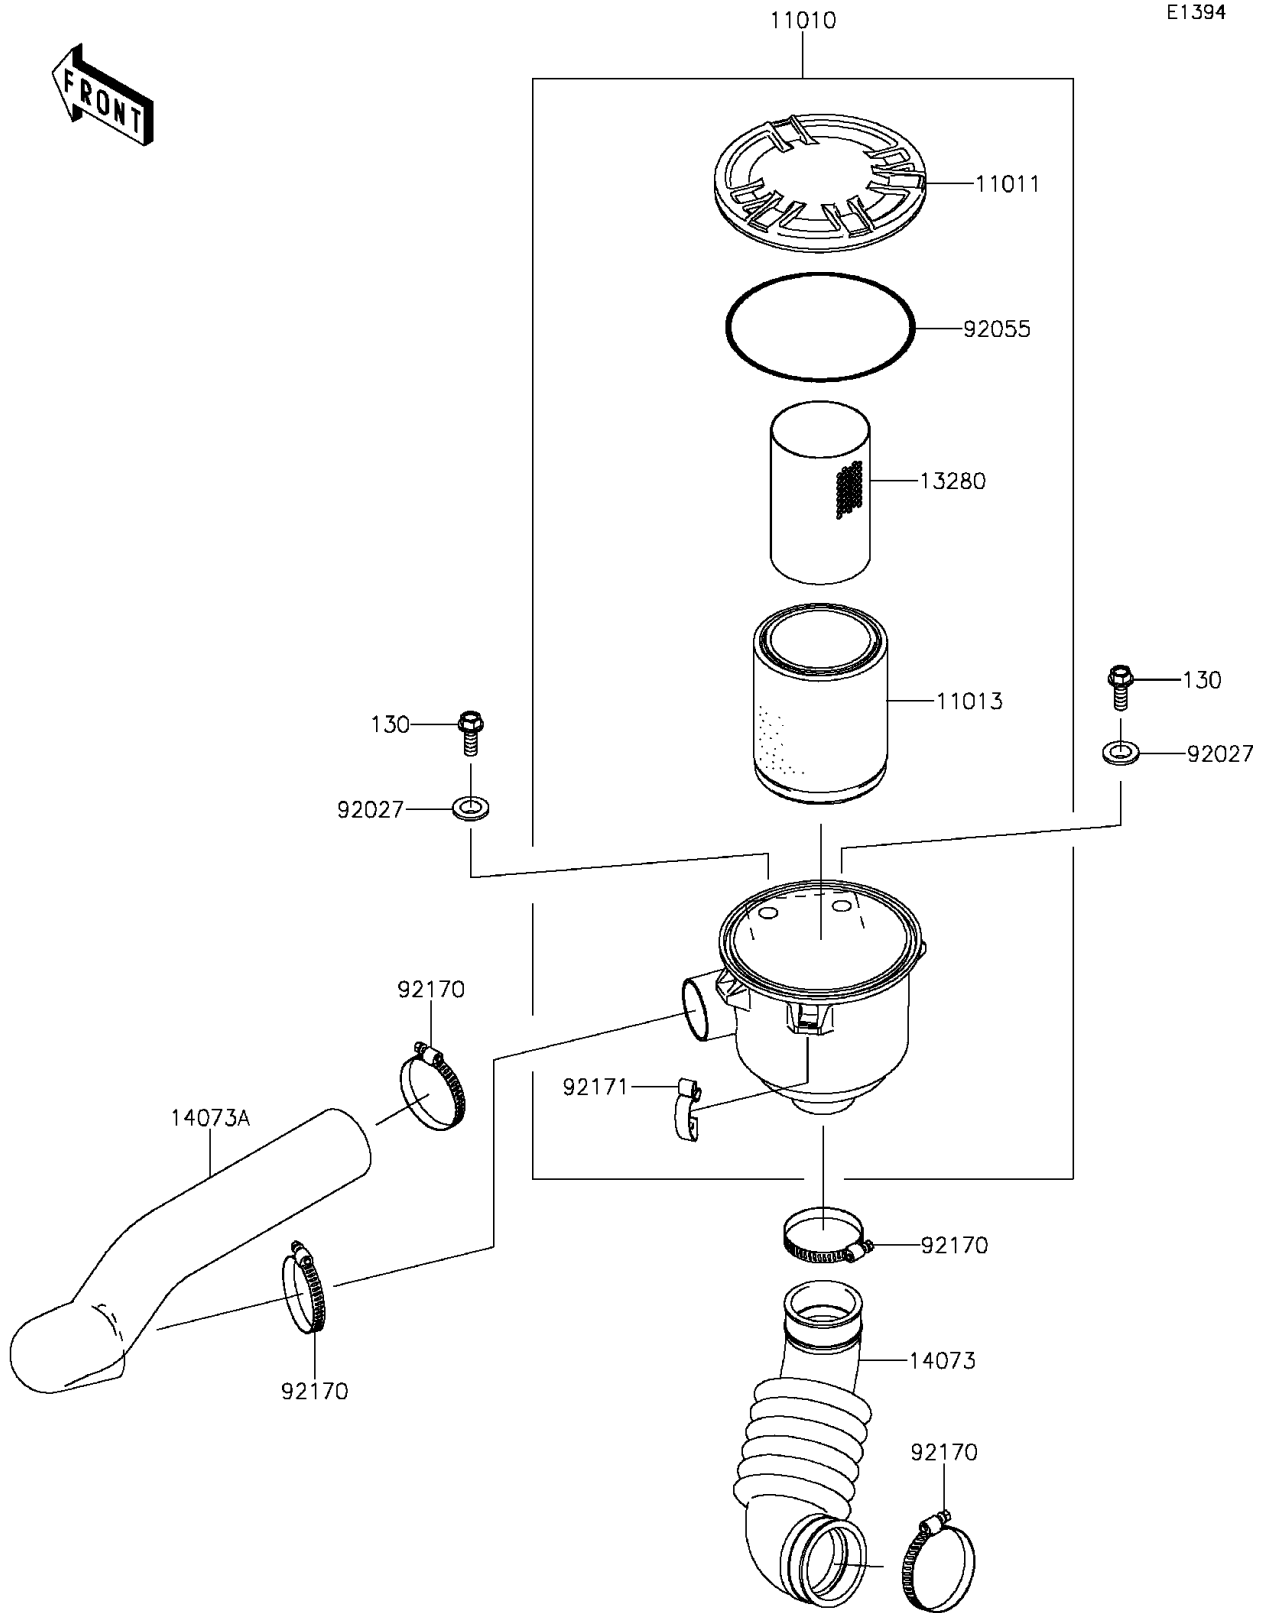

## 2015 Mule™ 610 4x4 XC PARTS DIAGRAM

Air Cleaner-Belt Converter

E1394

## 2015 Mule™ 610 4x4 XC PARTS LIST

Air Cleaner-Belt Converter

ITEM NAME	PART NUMBER	QUANTITY
BOLT-FLANGED,8X22 (Ref # 130)	130BA0822	1
FILTER-ASSY-AIR (Ref # 11010)	11010-0172	1
CASE-AIR FILTER,CAP (Ref # 11011)	11011-0135	1
ELEMENT-AIR FILTER (Ref # 11013)	11013-0037	1
HOLDER (Ref # 13280)	13280-0312	1
DUCT,AIR FILTER-CASE (Ref # 14073)	14073-0061	1
DUCT,BAR-AIR FILTER (Ref # 14073A)	14073-0080	1
COLLAR (Ref # 92027)	92027-1354	1
RING-O,122X4 (Ref # 92055)	92055-0167	1
CLAMP (Ref # 92170)	92170-1674	1
CLAMP (Ref # 92171)	92171-0225	1