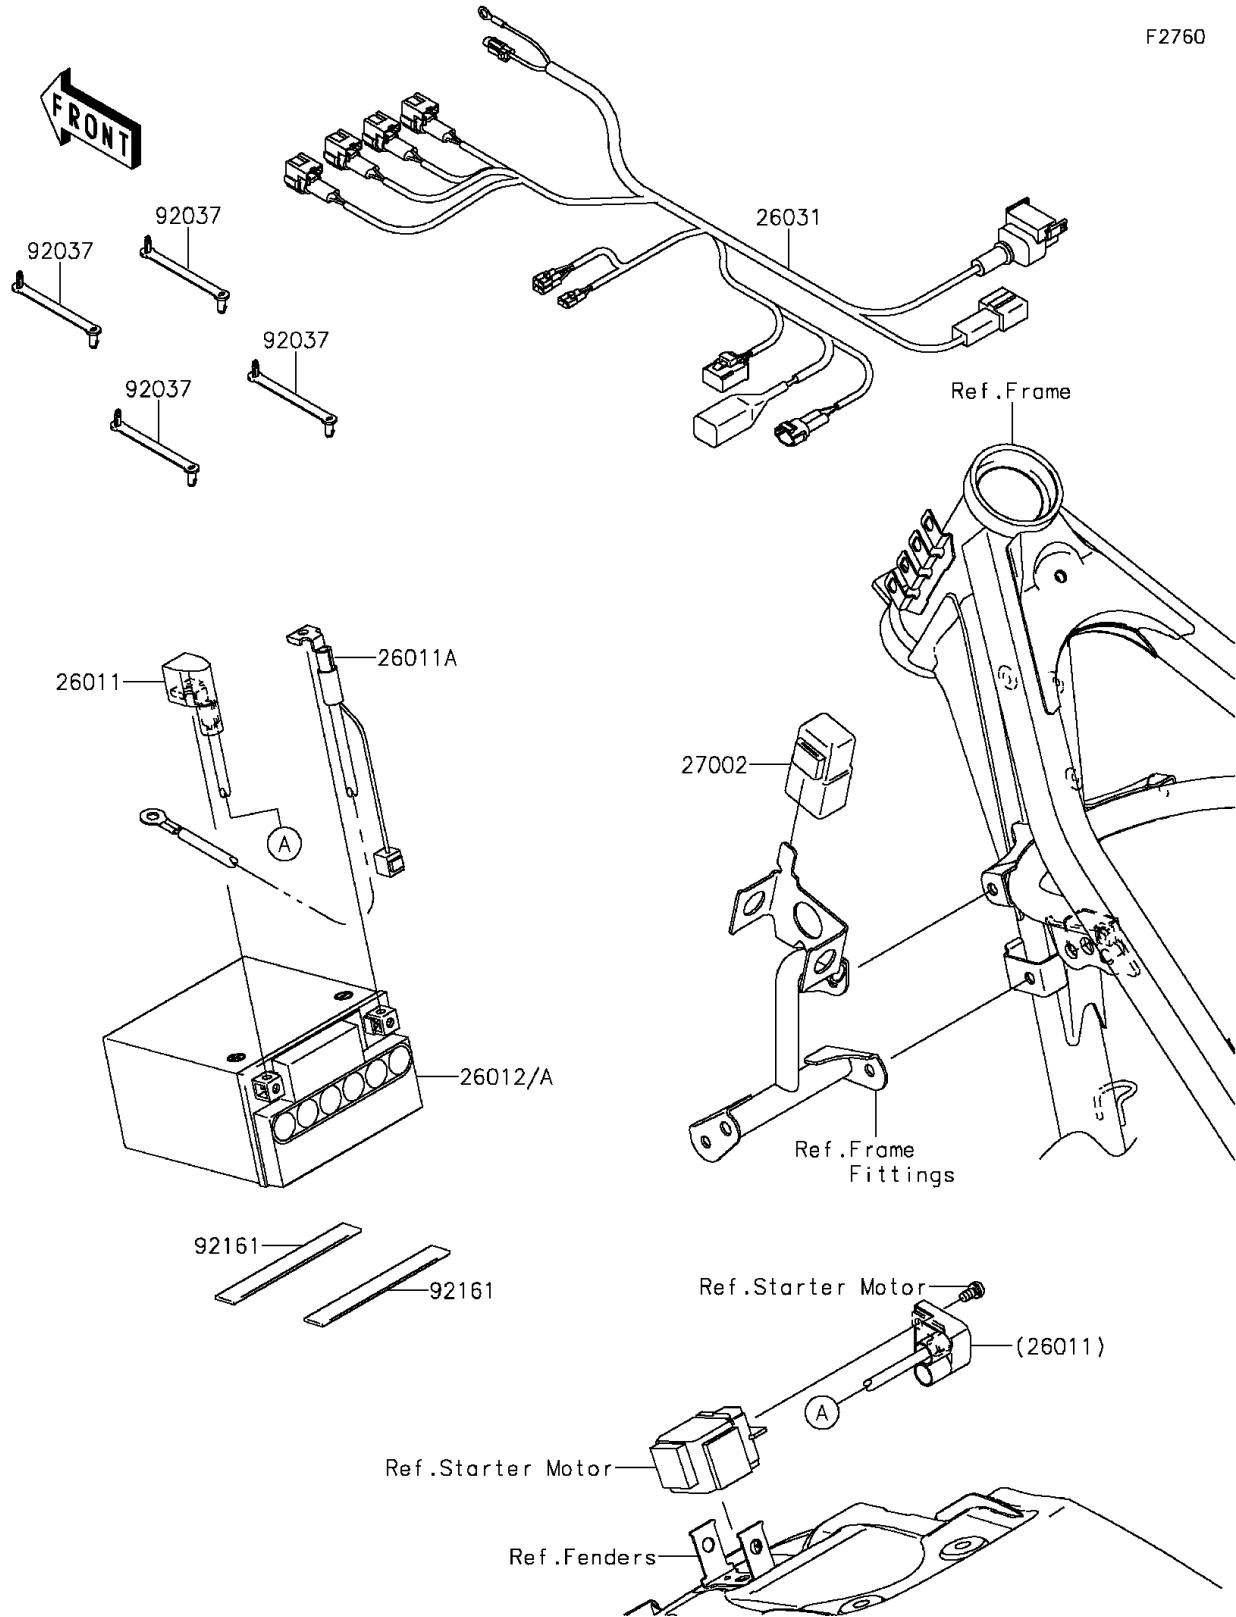

2012 KLX® 140L PARTS DIAGRAM

Chassis Electrical Equipment

F2760

2012 KLX® 140L PARTS LIST

Chassis Electrical Equipment

ITEM NAME	PART NUMBER	QUANTITY
WIRE-LEAD,BATTERY(+) (Ref # 26011)	26011-0153	1
WIRE-LEAD,BATTERY(-) (Ref # 26011A)	26011-0154	1
BATTERY,FTX7L-BS,12V 6AH (Ref # 26012)	26012-0070	1
HARNESS,MAIN (Ref # 26031)	26031-0981	1
RELAY-ASSY (Ref # 27002)	27002-1086	1
CLAMP,SPEED,L=58 (Ref # 92037)	92037-1163	1
DAMPER (Ref # 92161)	92161-0543	1