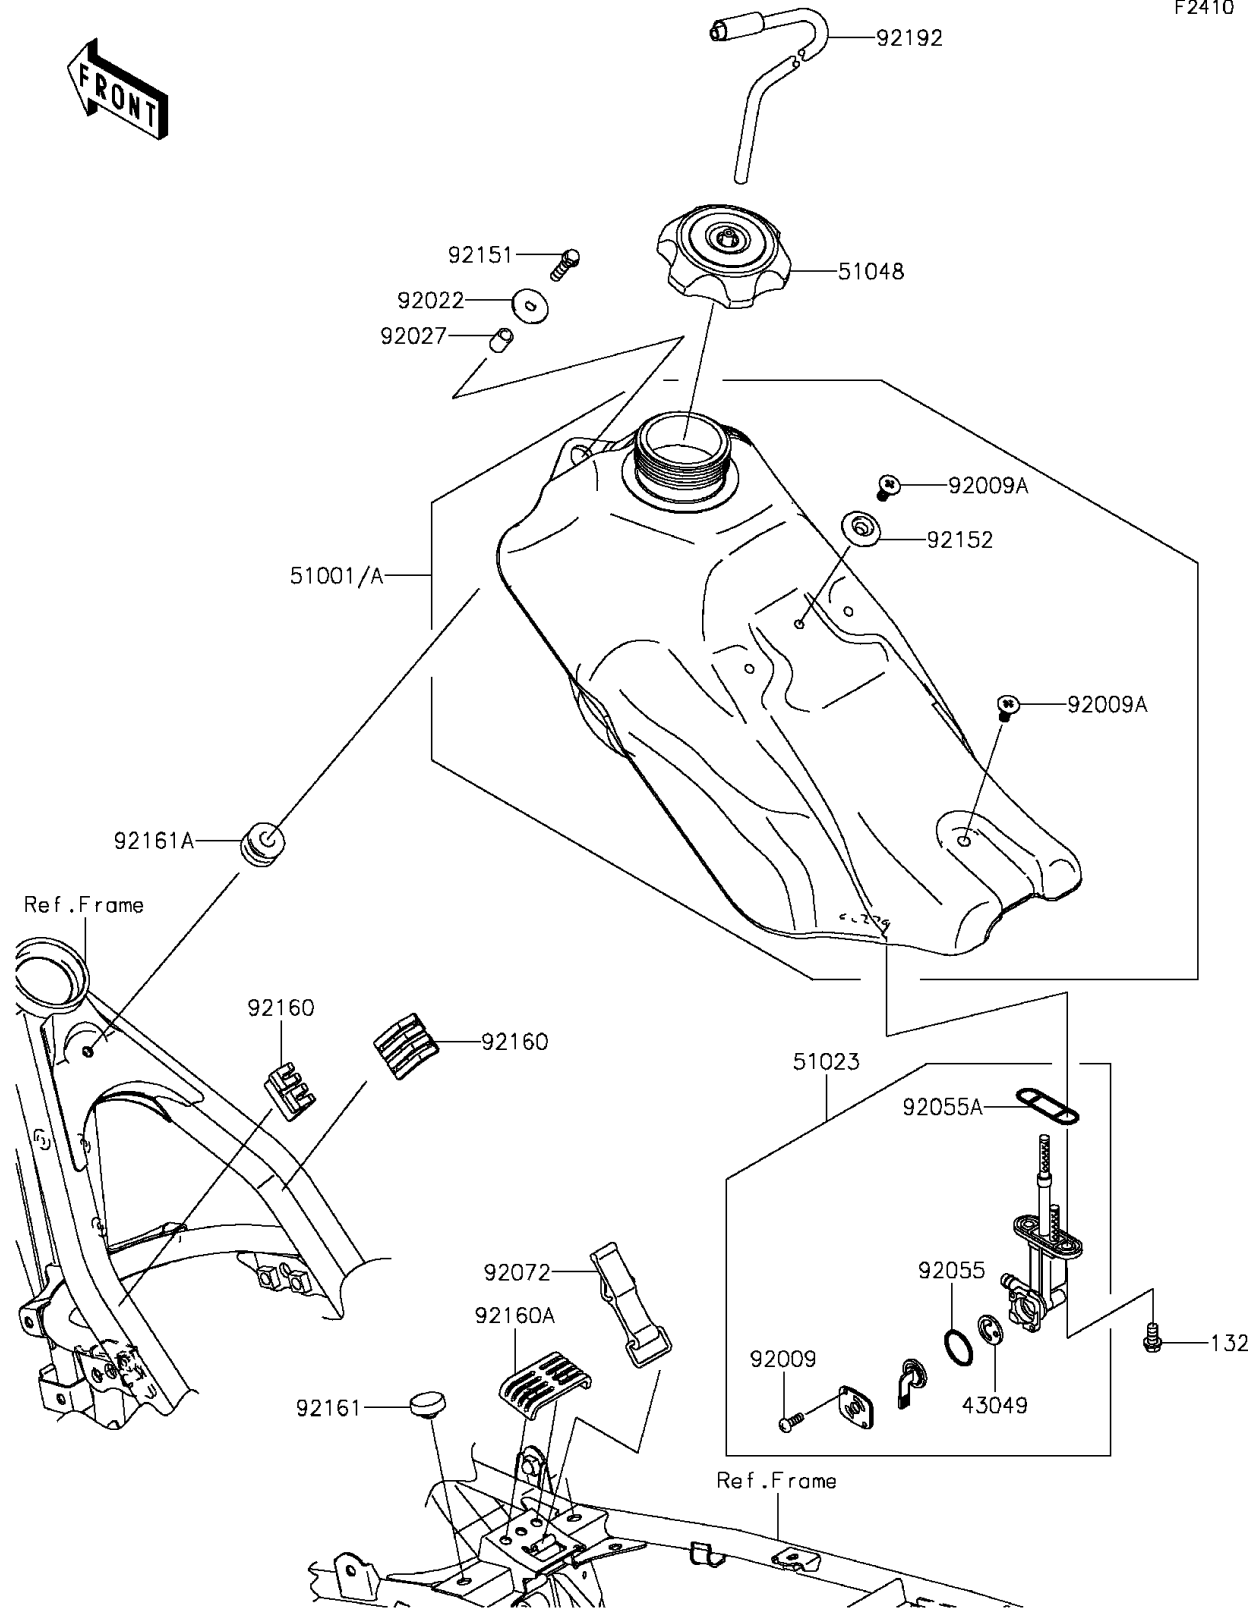

## 2012 KLX® 140L PARTS DIAGRAM

Fuel Tank

F2410

## 2012 KLX® 140L PARTS LIST

Fuel Tank

ITEM NAME	PART NUMBER	QUANTITY
BOLT-FLANGED-SMALL,6X12 (Ref # 132)	132BA0612	1
PACKING,VALVE (Ref # 43049)	43049-1102	1
TANK-COMP-FUEL (Ref # 51001)	51001-0192	1
TAP-ASSY,FUEL (Ref # 51023)	51023-0030	1
CAP-ASSY-TANK,FUEL (Ref # 51048)	51048-0009	1
SCREW,3X5 (Ref # 92009)	92009-1123	1
SCREW,6MM (Ref # 92009A)	92009-1971	1
WASHER,6.5X24X2 (Ref # 92022)	92022-1690	1
COLLAR,6.8X10X14 (Ref # 92027)	92027-1966	1
RING-O,FUEL TAP LEVER (Ref # 92055)	92055-1111	1
RING-O,FUEL TAP PACKING (Ref # 92055A)	92055-1112	1
BAND,FUEL TANK (Ref # 92072)	92072-0109	1
BOLT,FLANGED-SMALL,6X25 (Ref # 92151)	92151-1930	1
COLLAR (Ref # 92152)	92152-0569	1
DAMPER,FUEL TANK (Ref # 92160)	92160-1328	1
DAMPER,FUEL TANK,RR (Ref # 92160A)	92160-1397	1
DAMPER (Ref # 92161)	92161-0336	1
DAMPER (Ref # 92161A)	92161-1523	1
TUBE (Ref # 92192)	92192-0161	1