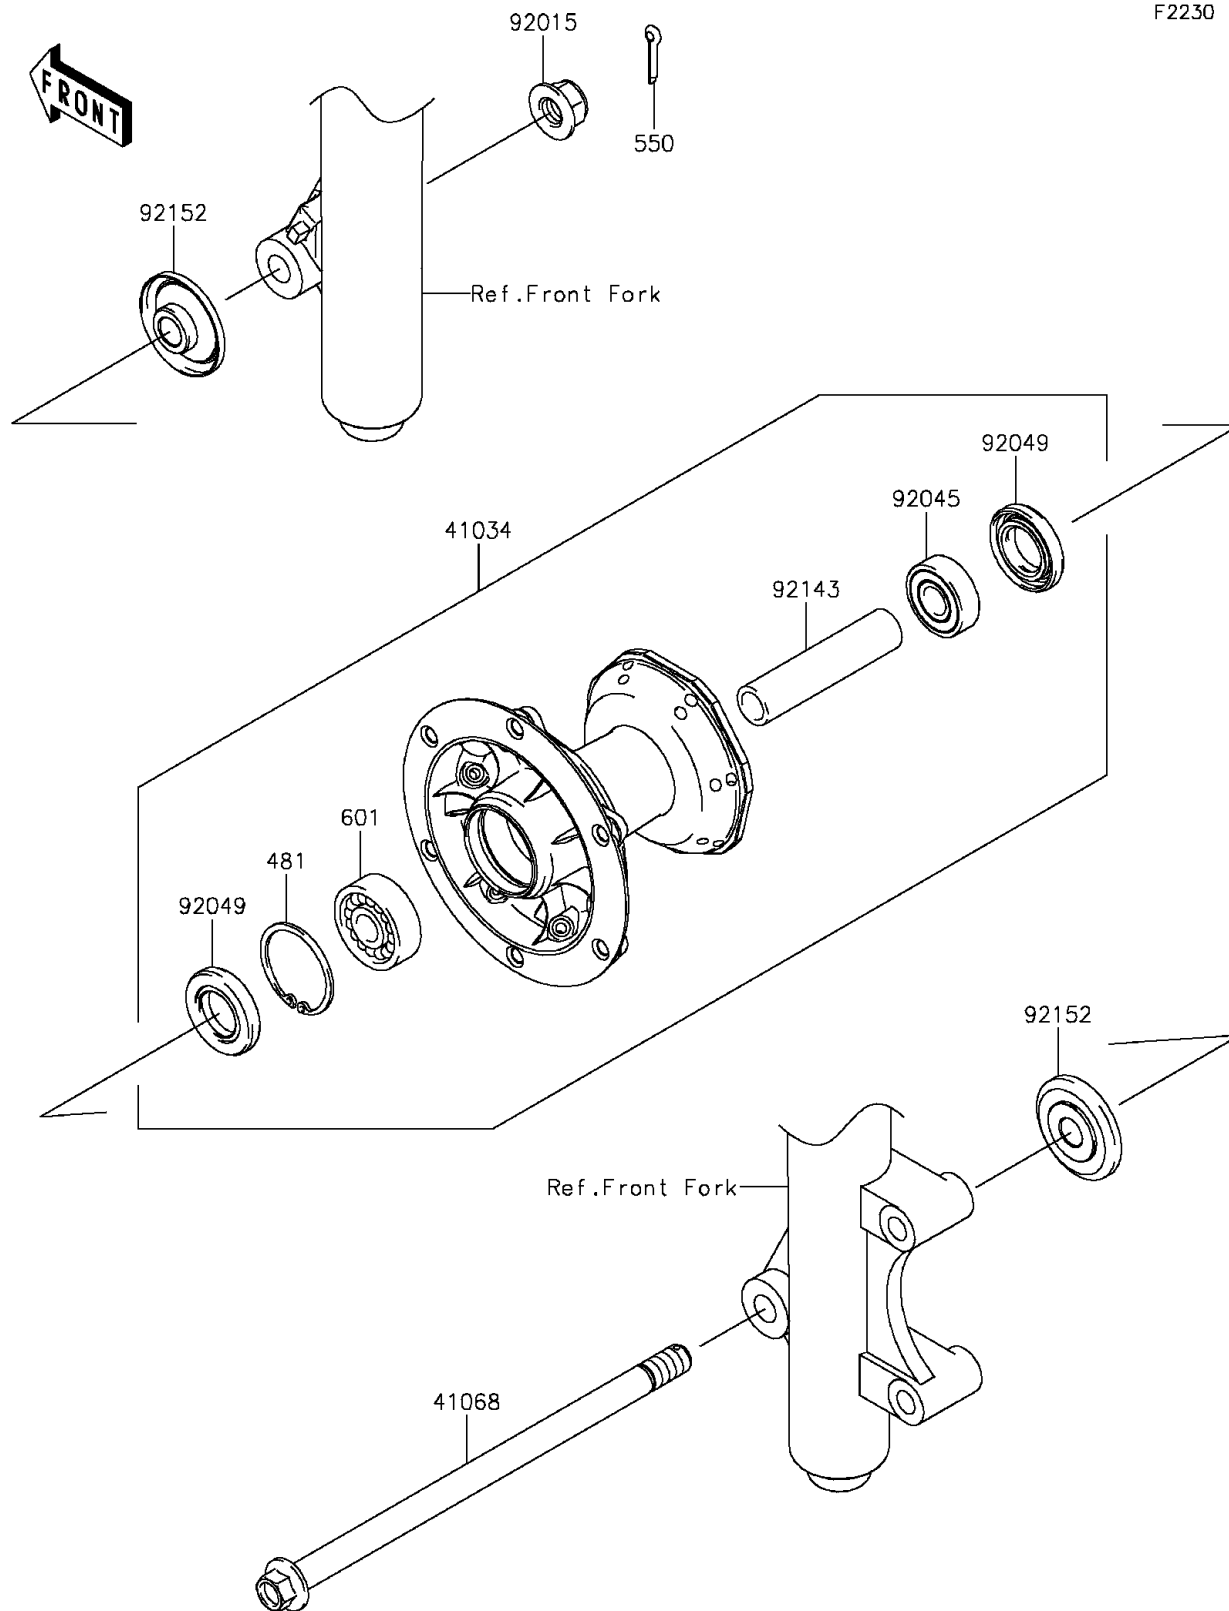

2012 KLX® 140L PARTS DIAGRAM

Front Hub

F2230

2012 KLX® 140L PARTS LIST

Front Hub

ITEM NAME	PART NUMBER	QUANTITY
CIRCLIP-TYPE-C,37MM (Ref # 481)	481J3700	1
PIN-COTTER,2.5X20 (Ref # 550)	550AA2520	1
BEARING-BALL,#6201UUC3 (Ref # 601)	601B6301UU	1
DRUM-ASSY,FRONT BRAKE (Ref # 41034)	41034-0055	1
AXLE,FR (Ref # 41068)	41068-1333	1
NUT,LOCK,FLANGED,12MM (Ref # 92015)	92015-1433	1
BEARING-BALL,TMB201LLUC3/2A (Ref # 92045)	92045-1062	1
SEAL-OIL (Ref # 92049)	92049-0113	1
COLLAR,FR BRAKE DRUM,L=76 (Ref # 92143)	92143-1935	1
COLLAR,FR AXLE,L=12 (Ref # 92152)	92152-0653	1