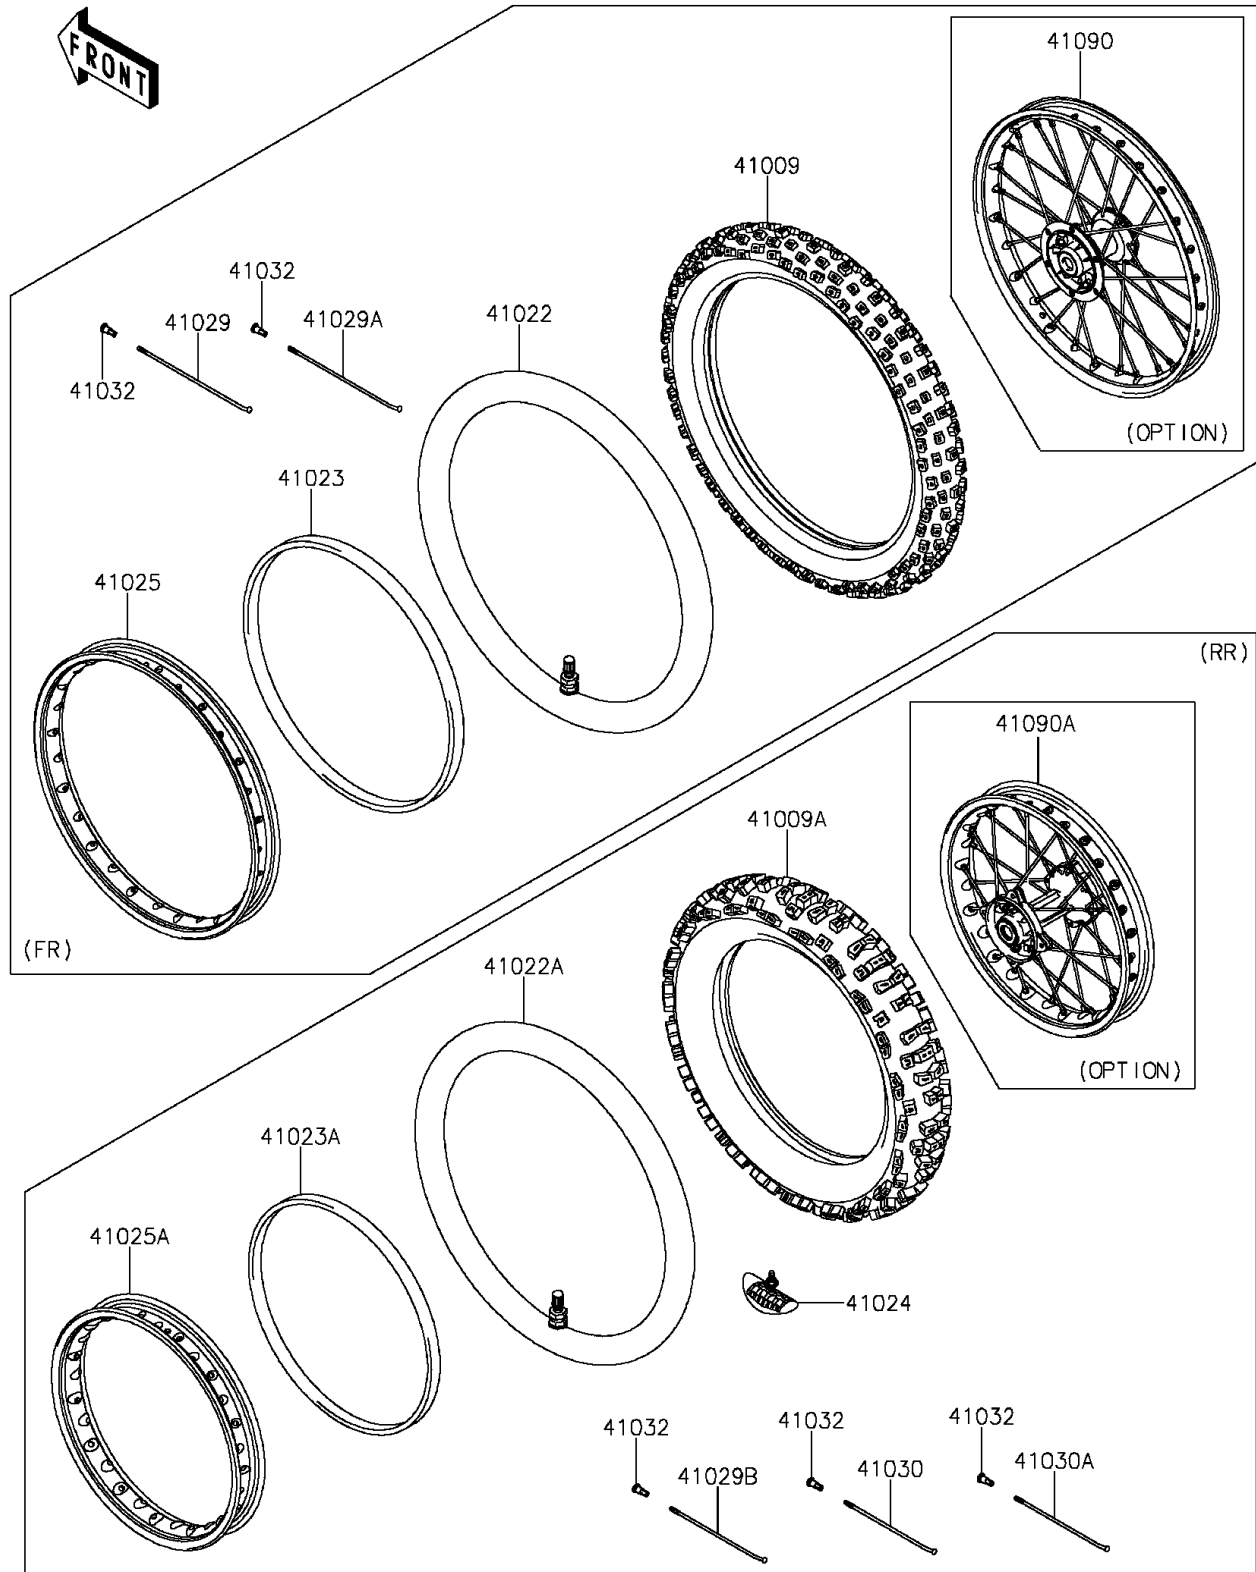

2012 KLX® 140L PARTS DIAGRAM

Wheels/Tires

F2210

2012 KLX® 140L PARTS LIST

Wheels/Tires

ITEM NAME	PART NUMBER	QUANTITY
TIRE,FR,70/100-19 42M,IX05H (Ref # 41009)	41009-0169	1
TIRE,RR,90/100-16 52M,IX05H (Ref # 41009A)	41009-0170	1
TUBE-TIRE,FR,70/100-19 (Ref # 41022)	41022-0029	1
TUBE-TIRE,RR,90/100-16 (Ref # 41022A)	41022-0030	1
BAND-RIM,FR,70/100-19 (Ref # 41023)	41023-0013	1
BAND-RIM,RR,90/100-16 (Ref # 41023A)	41023-0014	1
STOPPER-RIM,1.85-M(DUNLOP) (Ref # 41024)	41024-011	1
RIM,FR,1.40X19,SILVER (Ref # 41025)	41025-0098-WA	1
RIM,RR,1.85X16,SILVER (Ref # 41025A)	41025-0099-WA	1
SPOKE-INNER,FR,RH,211MMX165D (Ref # 41029)	41029-0044	1
SPOKE-INNER,FR,LH,207MMX165D (Ref # 41029A)	41029-0045	1
SPOKE-INNER,RR,RR,179MMX170D (Ref # 41029B)	41029-0046	1
SPOKE-OUTER,RR,RH,171MMX170D (Ref # 41030)	41030-0015	1
SPOKE-OUTER,RR,LH,175MMX170D (Ref # 41030A)	41030-0016	1
NIPPLE-SPOKE (Ref # 41032)	41032-0010	1
WHEEL,FR,1.40X19,SILVER (Ref # 41090)	41090-0054-WA	1
WHEEL,RR,1.85X16,SILVER (Ref # 41090A)	41090-0056-WA	1