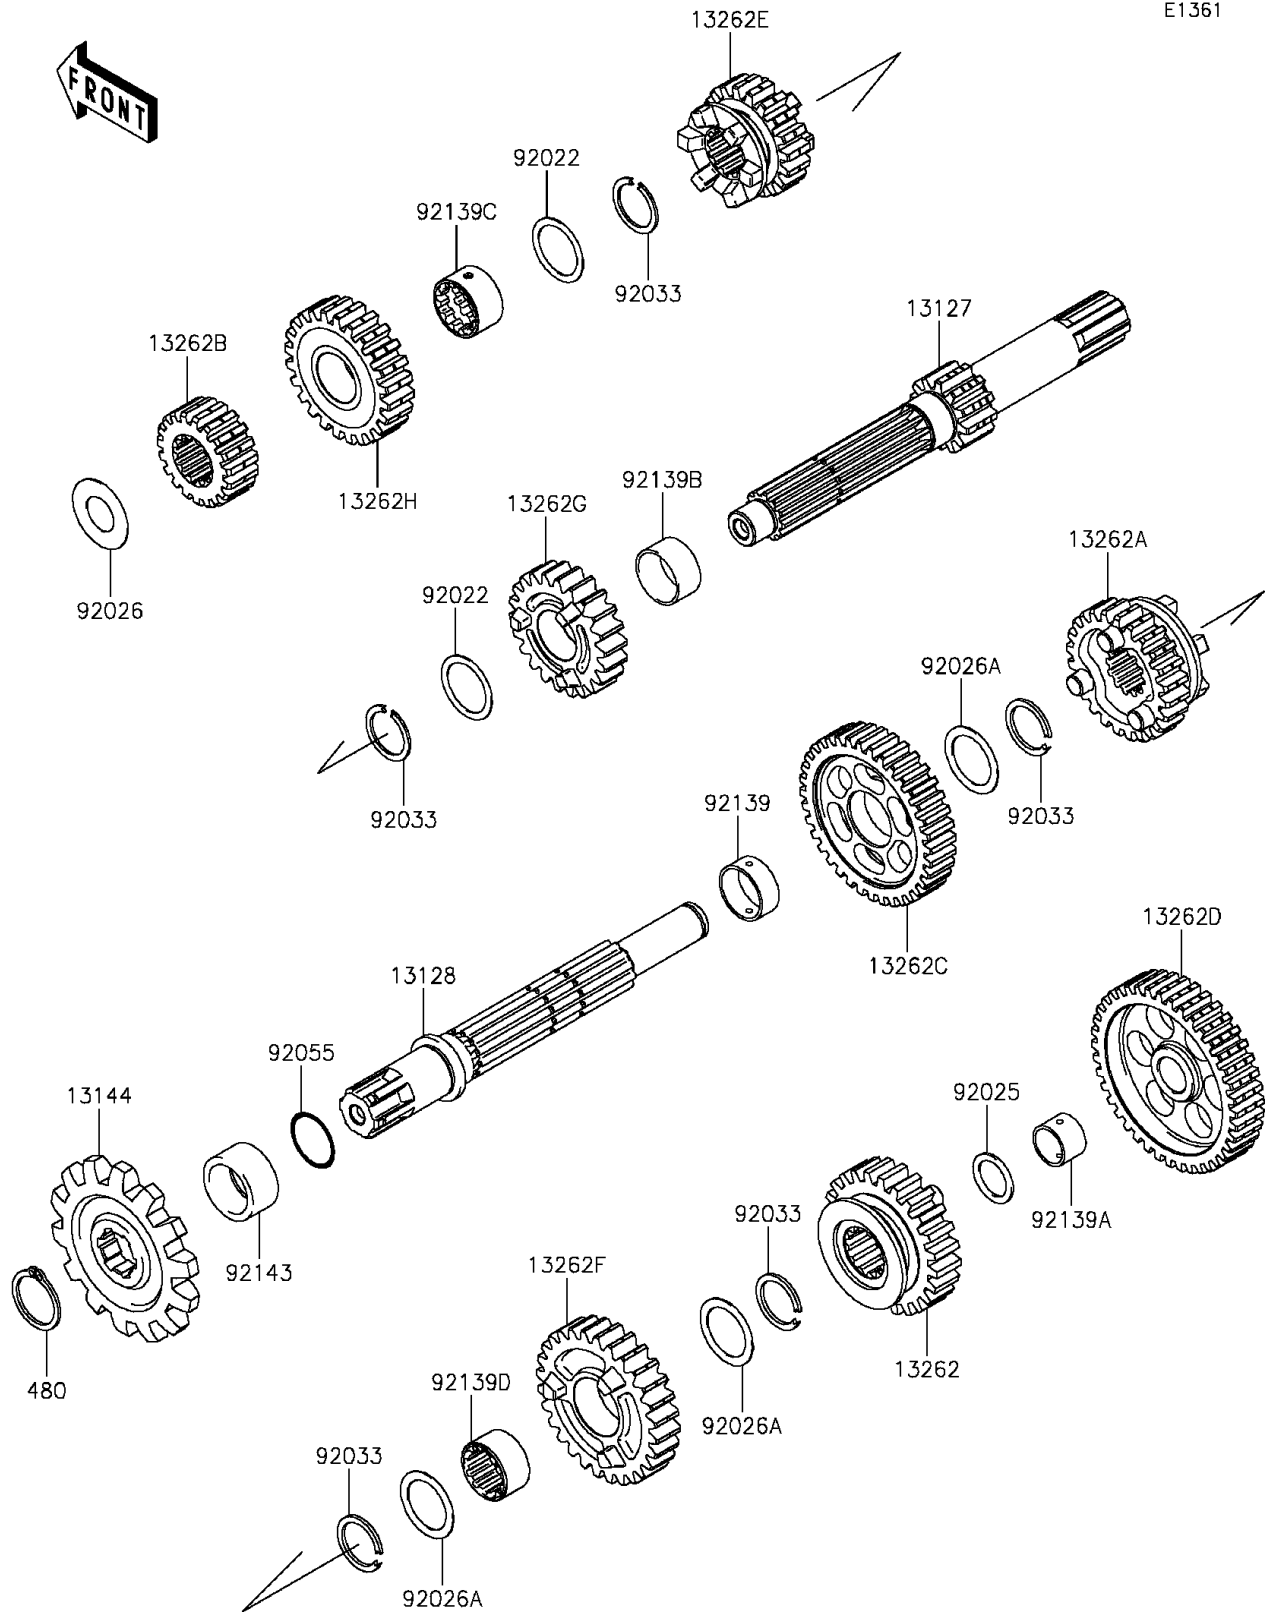

2012 KLX® 140L PARTS DIAGRAM

Transmission

E1361

2012 KLX® 140L PARTS LIST

Transmission

ITEM NAME	PART NUMBER	QUANTITY
CIRCLIP-TYPE-C,17MM (Ref # 480)	480J1700	1
SHAFT-TRANSMISSION INPUT,15T (Ref # 13127)	13127-0074	1
SHAFT-TRANSMISSION OUTPUT (Ref # 13128)	13128-0051	1
SPROCKET-OUTPUT,13T (Ref # 13144)	13144-0045	1
GEAR,OUTPUT 4TH,26T (Ref # 13262)	13262-0459	1
GEAR,OUTPUT 5TH,24T (Ref # 13262A)	13262-0502	1
GEAR,INPUT 2ND,19T (Ref # 13262B)	13262-0577	1
GEAR,OUTPUT 2ND,36T (Ref # 13262C)	13262-0578	1
GEAR,OUTPUT LOW,40T (Ref # 13262D)	13262-0579	1
GEAR,INPUT 3RD,19T (Ref # 13262E)	13262-0662	1
GEAR,OUTPUT 3RD,28T (Ref # 13262F)	13262-0738	1
GEAR,INPUT 4TH,22T (Ref # 13262G)	13262-0769	1
GEAR,INPUT 5TH,24T (Ref # 13262H)	13262-0770	1
WASHER,17.3X22X0.5 (Ref # 92022)	92022-1799	1
SHIM (Ref # 92025)	92025-1280	1
SPACER (Ref # 92026)	92026-0727	1
SPACER,17.2X23X0.5 (Ref # 92026A)	92026-1037	1
RING-SNAP,17MM (Ref # 92033)	92033-1060	1
RING-O,16.8X1.9 (Ref # 92055)	92055-0151	1
BUSHING (Ref # 92139)	92139-0001	1
BUSHING,12X14X9.4 (Ref # 92139A)	92139-0002	1
BUSHING,17X19X9.5 (Ref # 92139B)	92139-0282	1
BUSHING,14.5X17.25X11.0 (Ref # 92139C)	92139-0283	1
BUSHING (Ref # 92139D)	92139-0286	1
COLLAR,SPROCKET (Ref # 92143)	92143-1680	1