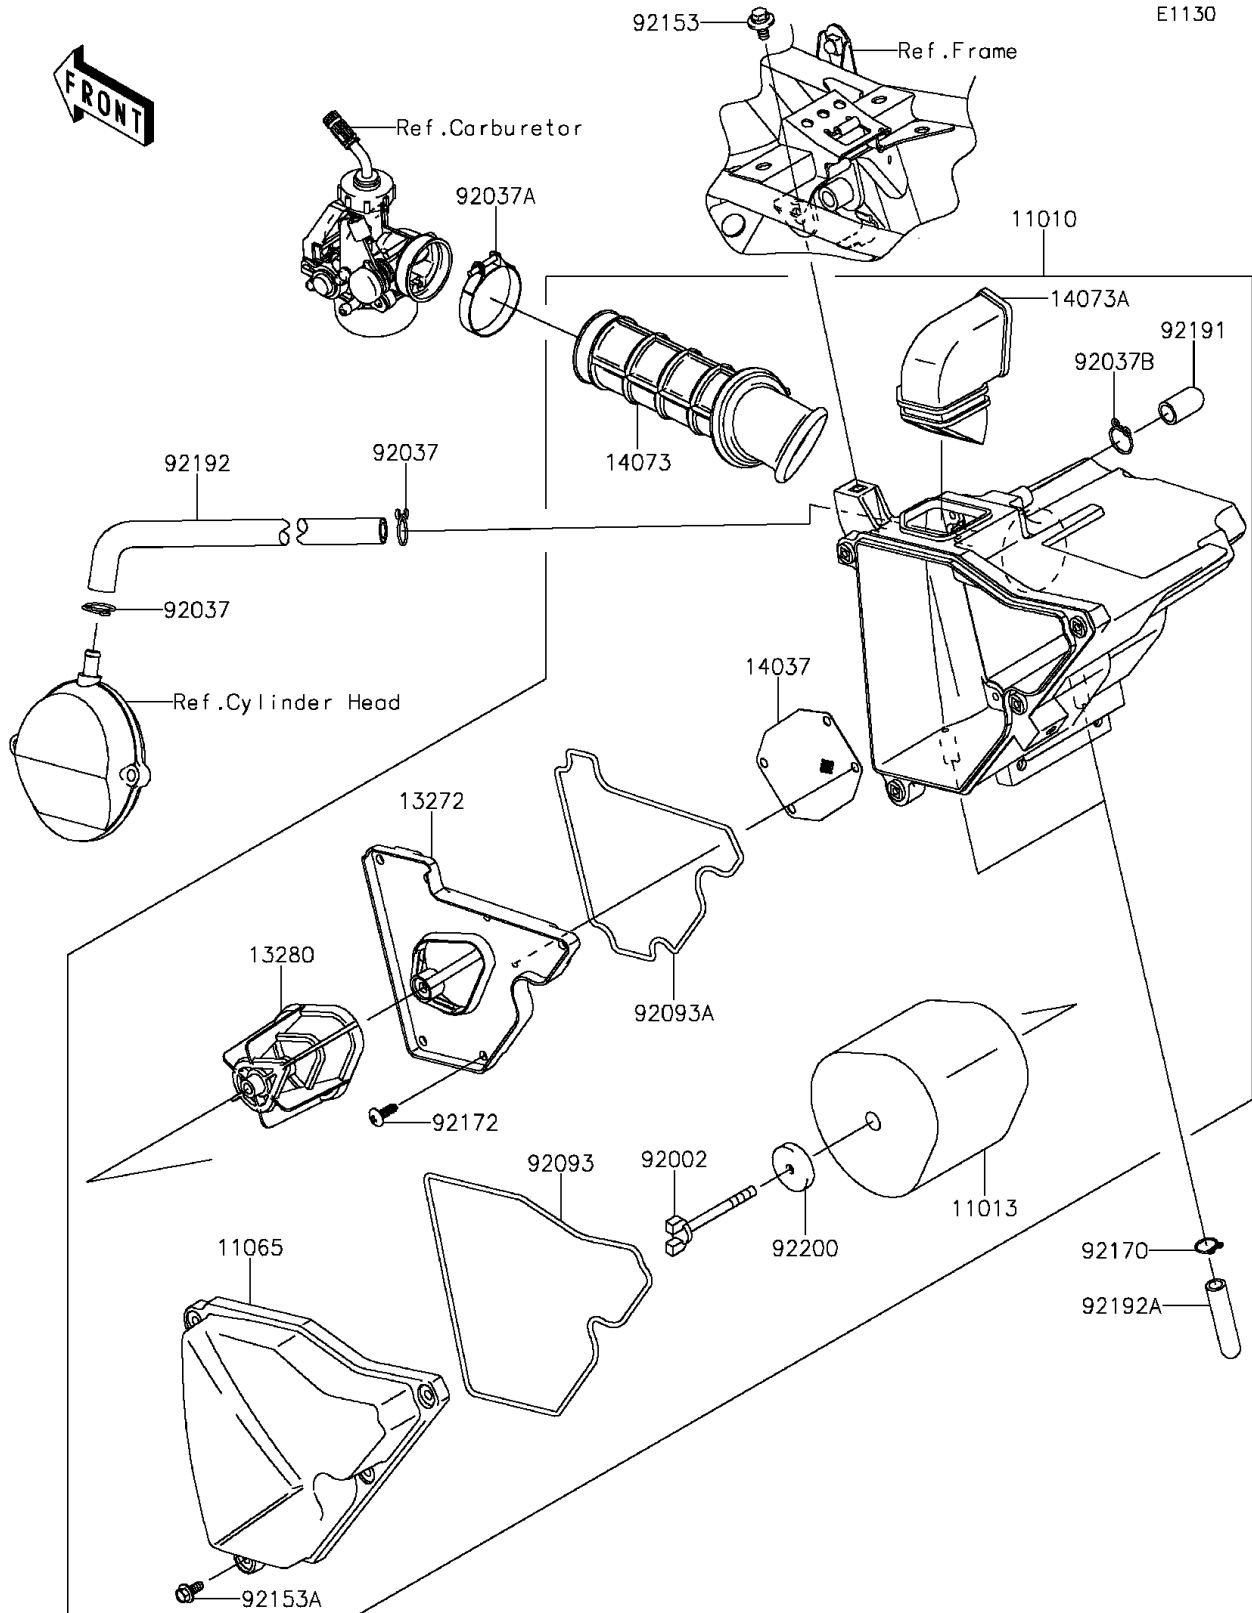

2012 KLX® 140L PARTS DIAGRAM

Air Cleaner

2012 KLX® 140L PARTS LIST

Air Cleaner

ITEM NAME	PART NUMBER	QUANTITY
FILTER-ASSY-AIR,F.BLACK (Ref # 11010)	11010-0128-6Z	1
ELEMENT-AIR FILTER (Ref # 11013)	11013-0025	1
CAP (Ref # 11065)	11065-0210	1
PLATE (Ref # 13272)	13272-0028	1
HOLDER (Ref # 13280)	13280-0253	1
SCREEN (Ref # 14037)	14037-0074	1
DUCT,CARB. (Ref # 14073)	14073-0171	1
DUCT,INTAKE (Ref # 14073A)	14073-0172	1
BOLT (Ref # 92002)	92002-1904	1
CLAMP,12.5MM (Ref # 92037)	92037-1271	1
CLAMP (Ref # 92037A)	92037-1305	1
CLAMP,14.5MM (Ref # 92037B)	92037-1900	1
SEAL,L=620 (Ref # 92093)	92093-0094	1
SEAL,L=520 (Ref # 92093A)	92093-0103	1
BOLT,FLANGED,6X14 (Ref # 92153)	92153-0936	1
BOLT,WP,5X14 (Ref # 92153A)	92153-1882	1
CLAMP,11.6MM (Ref # 92170)	92170-1796	1
SCREW,5X16 (Ref # 92172)	92172-0177	1
TUBE,DRAIN (Ref # 92191)	92191-1685	1
TUBE,BREATHER (Ref # 92192)	92192-0473	1
TUBE,A/C-DRAIN (Ref # 92192A)	92192-0921	1
WASHER,6.5X26X2 (Ref # 92200)	92200-0394	1