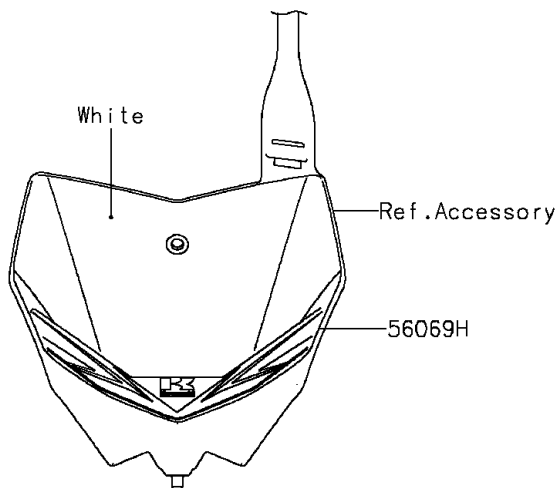

2012 KLX®140 PARTS DIAGRAM

Decals(ACF)

F2861

2012 KLX®140 PARTS LIST

Decals(ACF)

ITEM NAME	PART NUMBER	QUANTITY
PATTERN,SHROUD,UPP,LH (Ref # 56069)	56069-1325	1
PATTERN,SHROUD,UPP,RH (Ref # 56069A)	56069-1326	1
PATTERN,SHROUD,LWR,LH (Ref # 56069B)	56069-1327	1
PATTERN,SHROUD,LWR,RH (Ref # 56069C)	56069-1328	1
PATTERN,SIDE COVER,LH,UPP (Ref # 56069D)	56069-1329	1
PATTERN,SIDE COVER,LH,LWR (Ref # 56069E)	56069-1330	1
PATTERN,SIDE COVER,RH,UPP (Ref # 56069F)	56069-1331	1
PATTERN,SIDE COVER,RH,LWR (Ref # 56069G)	56069-1332	1
PATTERN,NUMBER PLATE (Ref # 56069H)	56069-1333	1