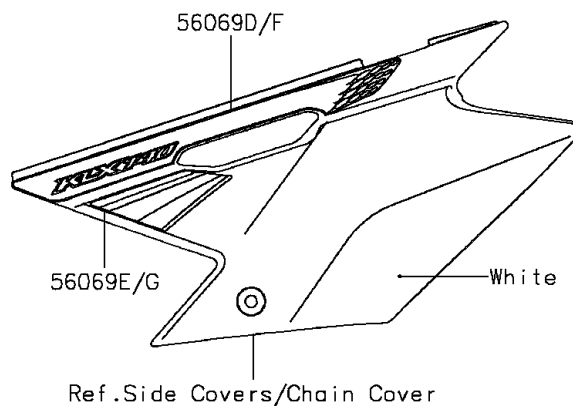

2012 KLX®140 PARTS DIAGRAM

Decals(ACF)

F2861

2012 KLX®140 PARTS LIST

Decals(ACF)

ITEM NAME	PART NUMBER	QUANTITY
PATTERN,SHROUD,UPP,LH (Ref # 56069)	56069-1325	1
PATTERN,SHROUD,UPP,RH (Ref # 56069A)	56069-1326	1
PATTERN,SHROUD,LWR,LH (Ref # 56069B)	56069-1327	1
PATTERN,SHROUD,LWR,RH (Ref # 56069C)	56069-1328	1
PATTERN,SIDE COVER,LH,UPP (Ref # 56069D)	56069-1329	1
PATTERN,SIDE COVER,LH,LWR (Ref # 56069E)	56069-1330	1
PATTERN,SIDE COVER,RH,UPP (Ref # 56069F)	56069-1331	1
PATTERN,SIDE COVER,RH,LWR (Ref # 56069G)	56069-1332	1
PATTERN,NUMBER PLATE (Ref # 56069H)	56069-1333	1