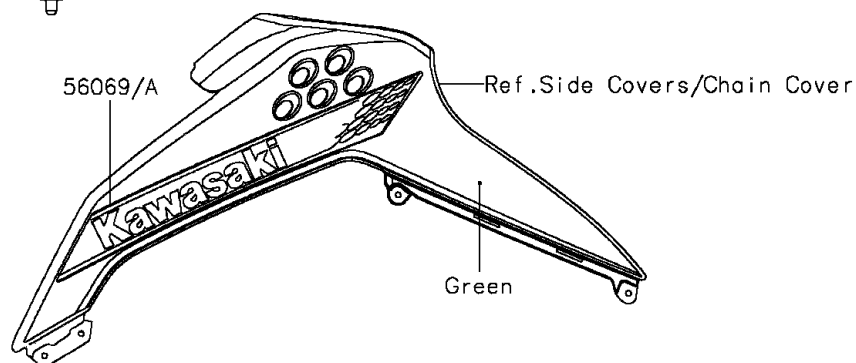

2012 KLX®140 PARTS DIAGRAM

Decals(ACF)

F2861

2012 KLX®140 PARTS LIST

Decals(ACF)

ITEM NAME	PART NUMBER	QUANTITY
PATTERN,SHROUD,UPP,LH (Ref # 56069)	56069-1325	1
PATTERN,SHROUD,UPP,RH (Ref # 56069A)	56069-1326	1
PATTERN,SHROUD,LWR,LH (Ref # 56069B)	56069-1327	1
PATTERN,SHROUD,LWR,RH (Ref # 56069C)	56069-1328	1
PATTERN,SIDE COVER,LH,UPP (Ref # 56069D)	56069-1329	1
PATTERN,SIDE COVER,LH,LWR (Ref # 56069E)	56069-1330	1
PATTERN,SIDE COVER,RH,UPP (Ref # 56069F)	56069-1331	1
PATTERN,SIDE COVER,RH,LWR (Ref # 56069G)	56069-1332	1
PATTERN,NUMBER PLATE (Ref # 56069H)	56069-1333	1