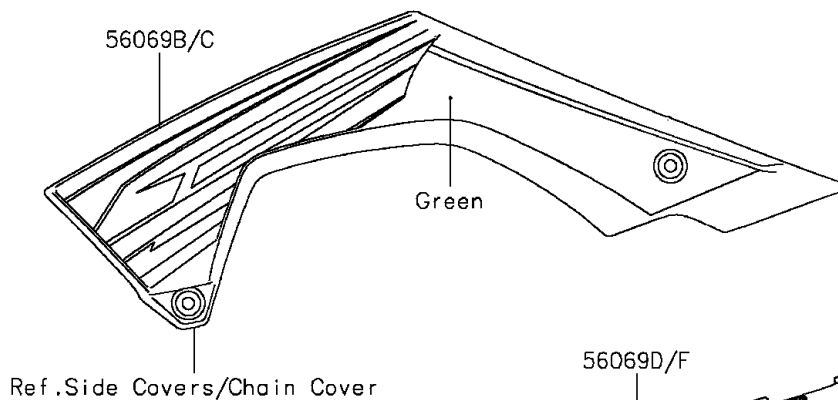

2012 KLX®140 PARTS DIAGRAM

Decals(ACF)

F2861

2012 KLX®140 PARTS LIST

Decals(ACF)

ITEM NAME	PART NUMBER	QUANTITY
PATTERN,SHROUD,UPP,LH (Ref # 56069)	56069-1325	1
PATTERN,SHROUD,UPP,RH (Ref # 56069A)	56069-1326	1
PATTERN,SHROUD,LWR,LH (Ref # 56069B)	56069-1327	1
PATTERN,SHROUD,LWR,RH (Ref # 56069C)	56069-1328	1
PATTERN,SIDE COVER,LH,UPP (Ref # 56069D)	56069-1329	1
PATTERN,SIDE COVER,LH,LWR (Ref # 56069E)	56069-1330	1
PATTERN,SIDE COVER,RH,UPP (Ref # 56069F)	56069-1331	1
PATTERN,SIDE COVER,RH,LWR (Ref # 56069G)	56069-1332	1
PATTERN,NUMBER PLATE (Ref # 56069H)	56069-1333	1