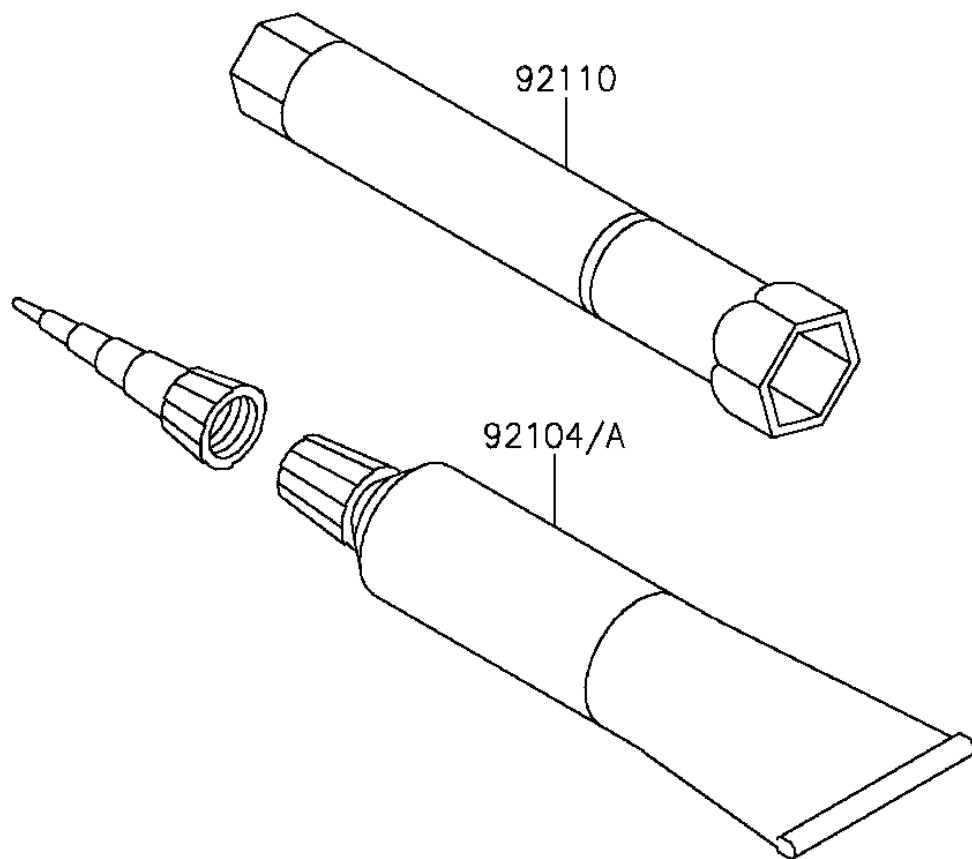

2012 KLX® 140 PARTS DIAGRAM

Owner's Tools

F2810

2012 KLX® 140 PARTS LIST

Owner's Tools

ITEM NAME	PART NUMBER	QUANTITY
GASKET-LIQUID,TB1211F,CLEAR (Ref # 92104)	92104-0004	1
GASKET-LIQUID,TB1216B,BLACK (Ref # 92104A)	92104-1064	1
TOOL-WRENCH,BOX,16MM (Ref # 92110)	92110-1206	1