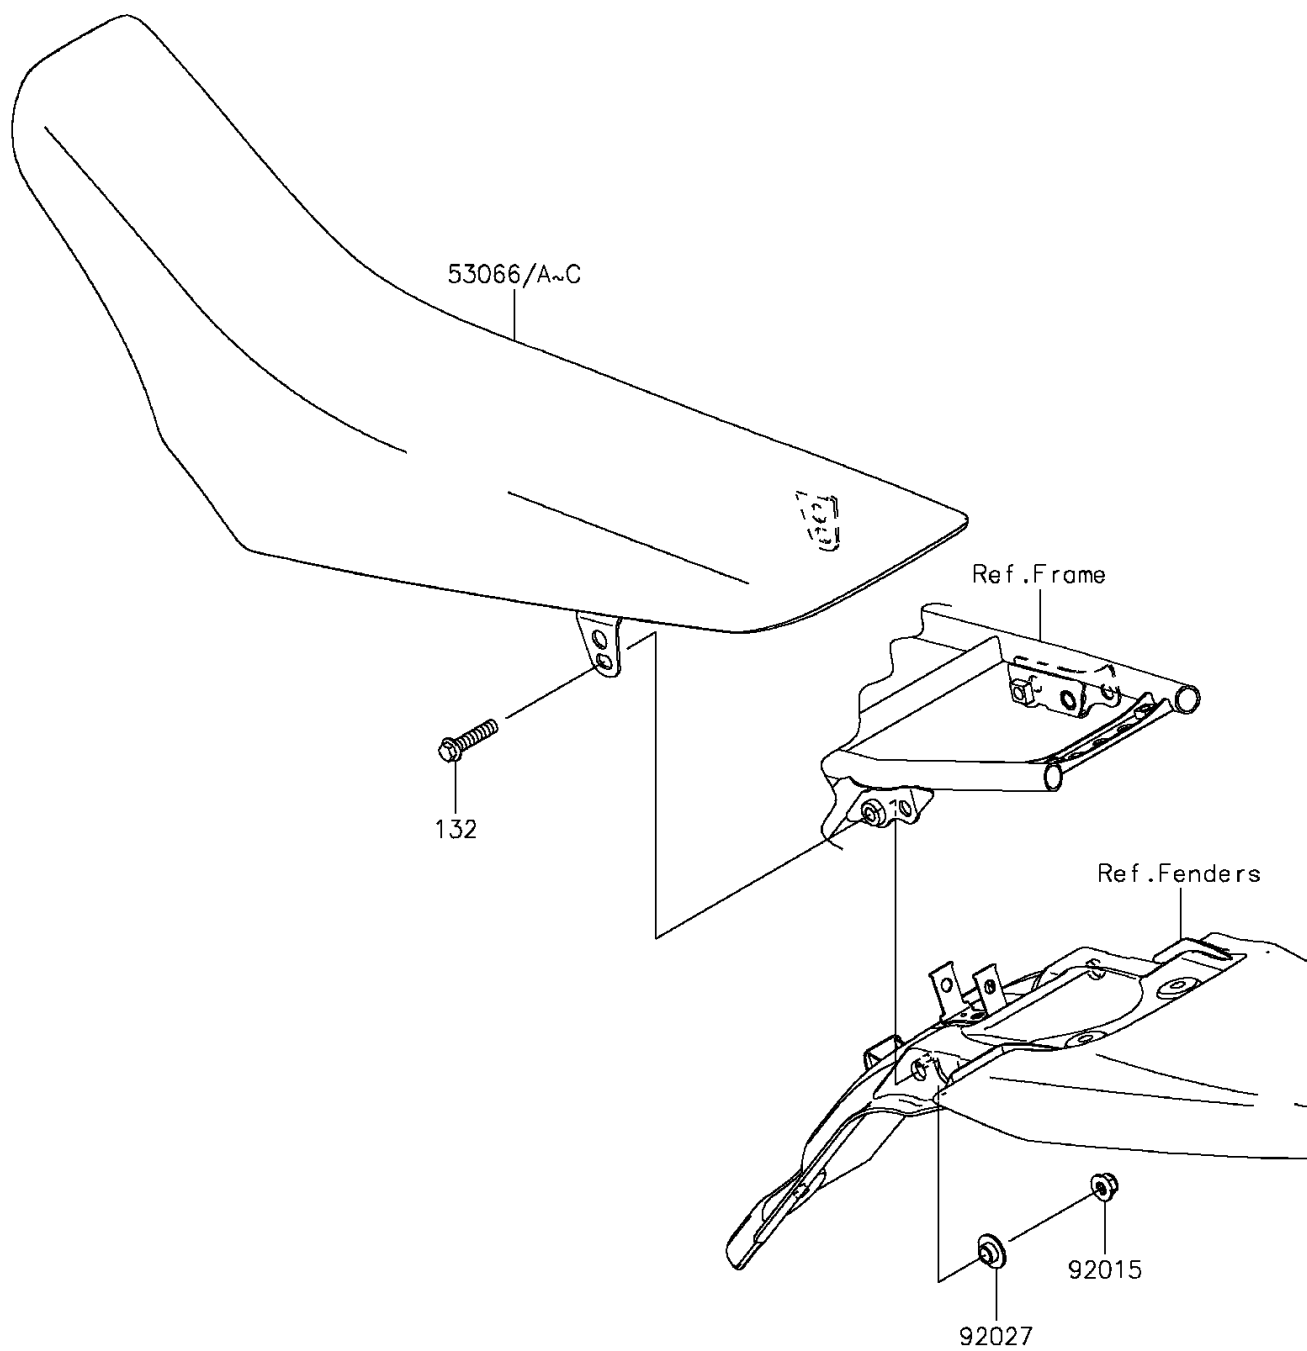

2012 KLX® 140 PARTS DIAGRAM

Seat

F2510

2012 KLX® 140 PARTS LIST

Seat

ITEM NAME	PART NUMBER	QUANTITY
BOLT-FLANGED-SMALL,8X35 (Ref # 132)	132BA0835	1
SEAT-ASSY,DUAL,BLACK (Ref # 53066)	53066-0208-MA	1
NUT,8MM (Ref # 92015)	92015-1432	1
COLLAR (Ref # 92027)	92027-1745	1