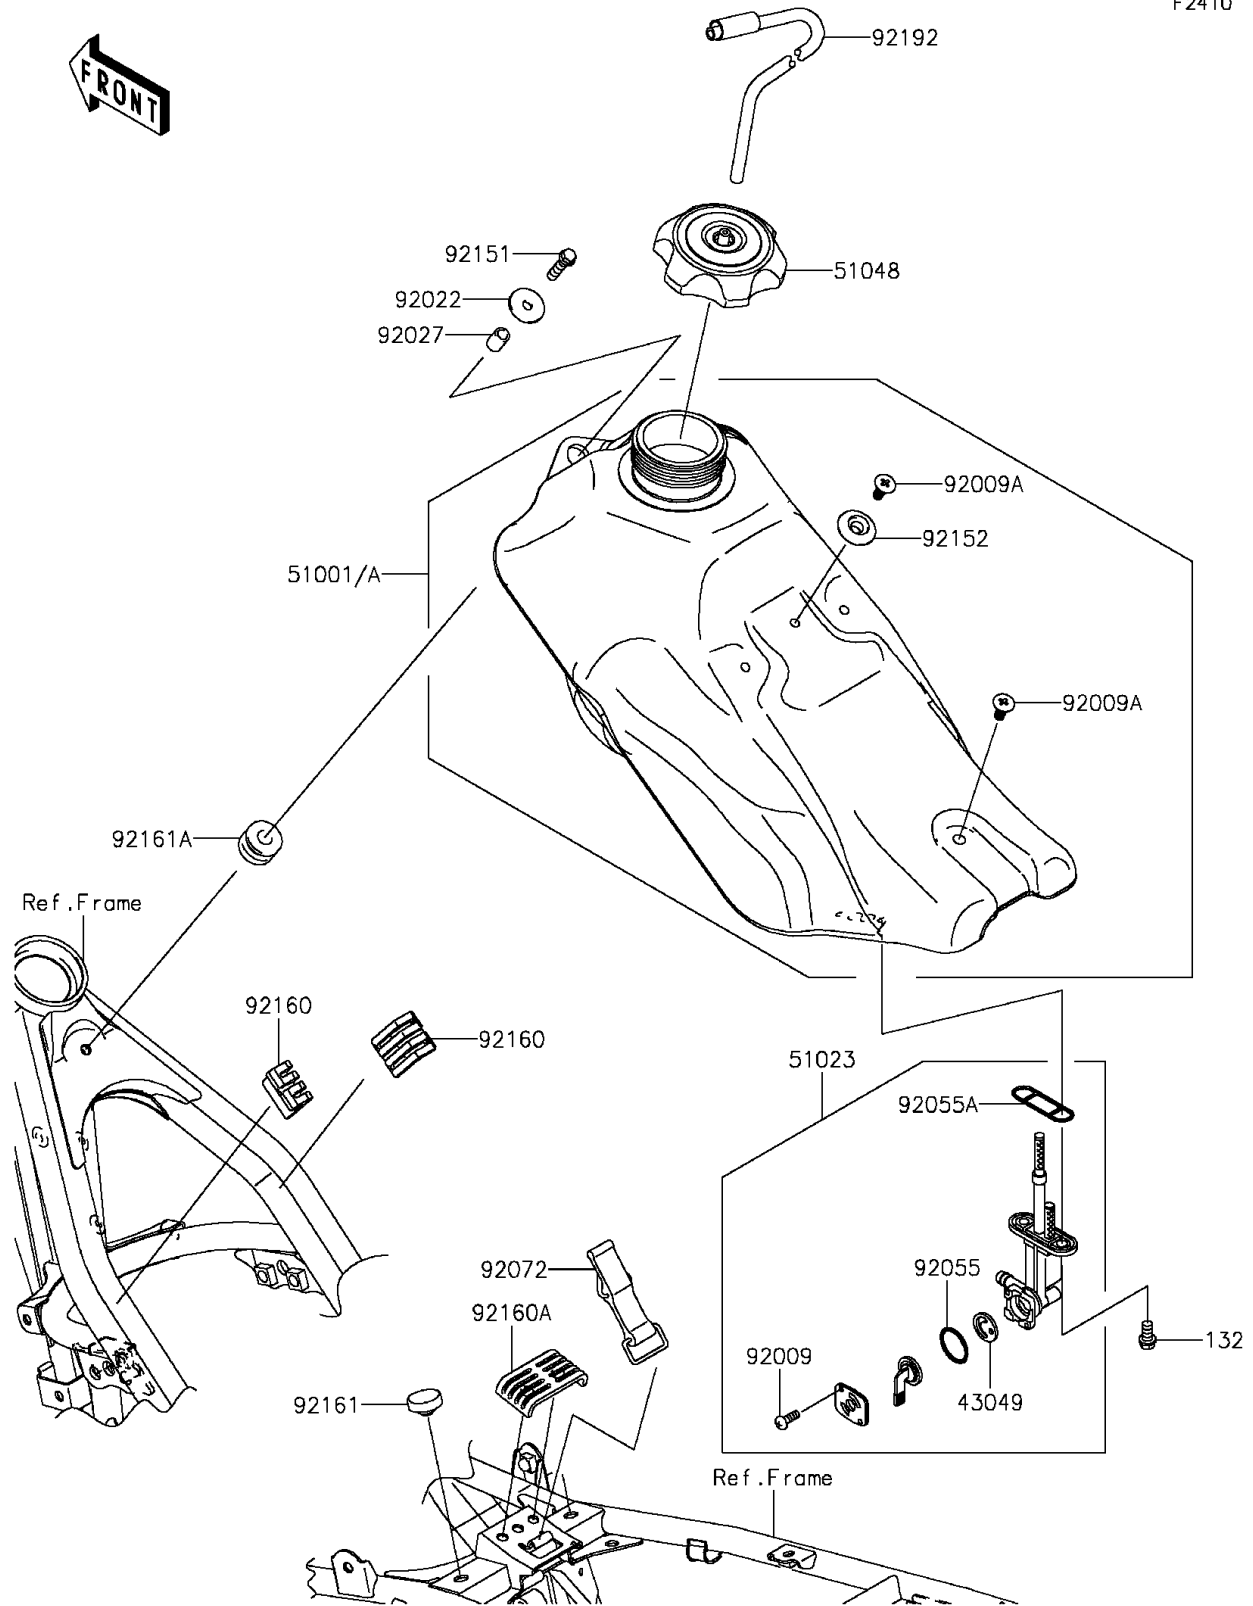

2012 KLX® 140 PARTS DIAGRAM

Fuel Tank

F2410

2012 KLX® 140 PARTS LIST

Fuel Tank

ITEM NAME	PART NUMBER	QUANTITY
BOLT-FLANGED-SMALL,6X12 (Ref # 132)	132BA0612	1
PACKING,VALVE (Ref # 43049)	43049-1102	1
TANK-COMP-FUEL (Ref # 51001)	51001-0192	1
TAP-ASSY,FUEL (Ref # 51023)	51023-0030	1
CAP-ASSY-TANK,FUEL (Ref # 51048)	51048-0009	1
SCREW,3X5 (Ref # 92009)	92009-1123	1
SCREW,6MM (Ref # 92009A)	92009-1971	1
WASHER,6.5X24X2 (Ref # 92022)	92022-1690	1
COLLAR,6.8X10X14 (Ref # 92027)	92027-1966	1
RING-O,FUEL TAP LEVER (Ref # 92055)	92055-1111	1
RING-O,FUEL TAP PACKING (Ref # 92055A)	92055-1112	1
BAND,FUEL TANK (Ref # 92072)	92072-0109	1
BOLT,FLANGED-SMALL,6X25 (Ref # 92151)	92151-1930	1
COLLAR (Ref # 92152)	92152-0569	1
DAMPER,FUEL TANK (Ref # 92160)	92160-1328	1
DAMPER,FUEL TANK,RR (Ref # 92160A)	92160-1397	1
DAMPER (Ref # 92161)	92161-0336	1
DAMPER (Ref # 92161A)	92161-1523	1
TUBE (Ref # 92192)	92192-0161	1