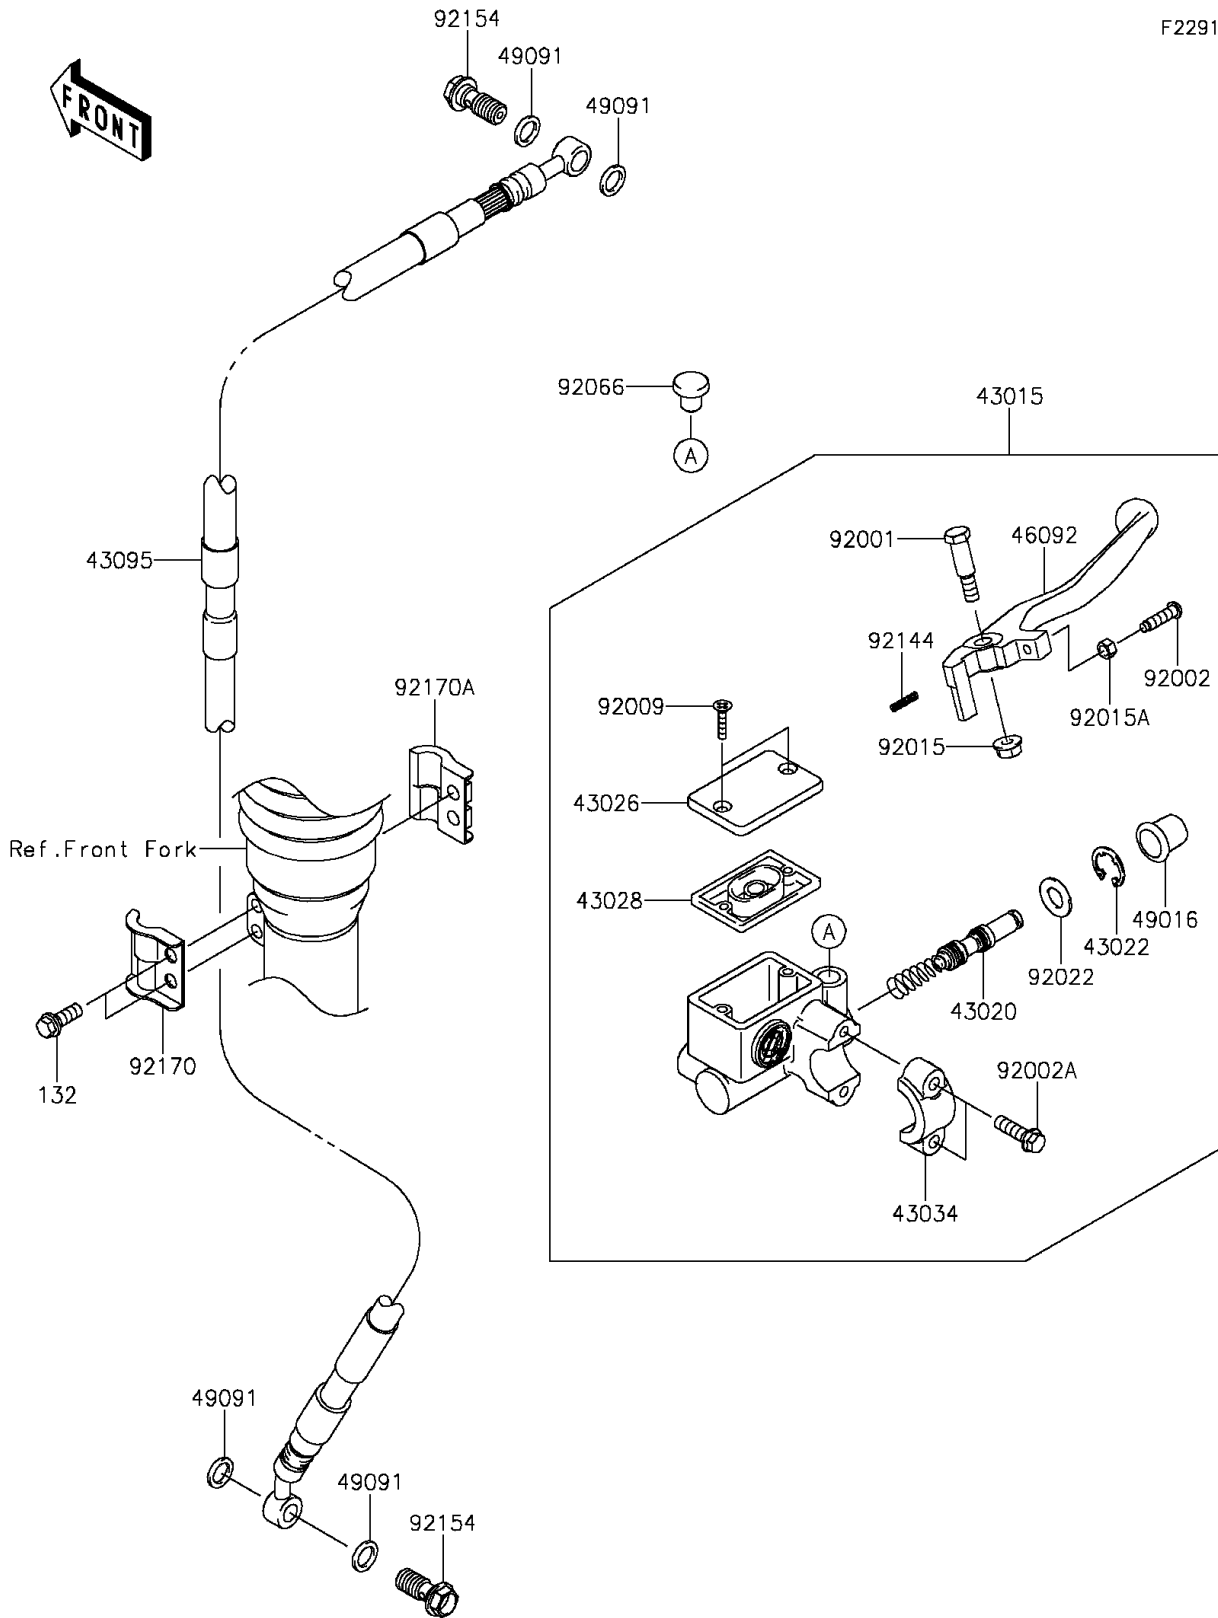

2012 KLX[®]140 PARTS DIAGRAM

Front Master Cylinder

F2291

2012 KLX® 140 PARTS LIST

Front Master Cylinder

ITEM NAME	PART NUMBER	QUANTITY
BOLT-FLANGED-SMALL,6X16 (Ref # 132)	132BA0616	1
CYLINDER-ASSY-MASTER,FR (Ref # 43015)	43015-0106	1
PISTON-COMP-BRAKE (Ref # 43020)	43020-1065	1
STOPPER-BRAKE,PISTON (Ref # 43022)	43022-1010	1
CAP-BRAKE (Ref # 43026)	43026-1074	1
DIAPHRAGM (Ref # 43028)	43028-1061	1
HOLDER-BRAKE,MASTER CYLINDER (Ref # 43034)	43034-1016	1
HOSE-BRAKE,FR (Ref # 43095)	43095-0335	1
LEVER-GRIP,FRONT BRAKE (Ref # 46092)	46092-1175	1
COVER-SEAL,MASTER CYLINDER (Ref # 49016)	49016-1044	1
WASHER-SEAL,10.1X14.5X1.5 (Ref # 49091)	49091-0001	1
BOLT,FRONT BRAKE LEVER (Ref # 92001)	92001-1728	1
BOLT,ADJUST (Ref # 92002)	92002-1893	1
BOLT (Ref # 92002A)	92002-1894	1
SCREW,4MM (Ref # 92009)	92009-1458	1
NUT,FLANGED,6MM,BLACK (Ref # 92015)	92015-1233	1
NUT,ADJUST (Ref # 92015A)	92015-1642	1
WASHER (Ref # 92022)	92022-1814	1
PLUG (Ref # 92066)	92066-1348	1
SPRING,RETURN (Ref # 92144)	92144-1103	1
BOLT,OIL,L=23 (Ref # 92154)	92154-0226	1
CLAMP,BRAKE HOSE,OUTSIDE (Ref # 92170)	92170-1231	1
CLAMP,BRAKE HOSE,INSIDE (Ref # 92170A)	92170-1232	1