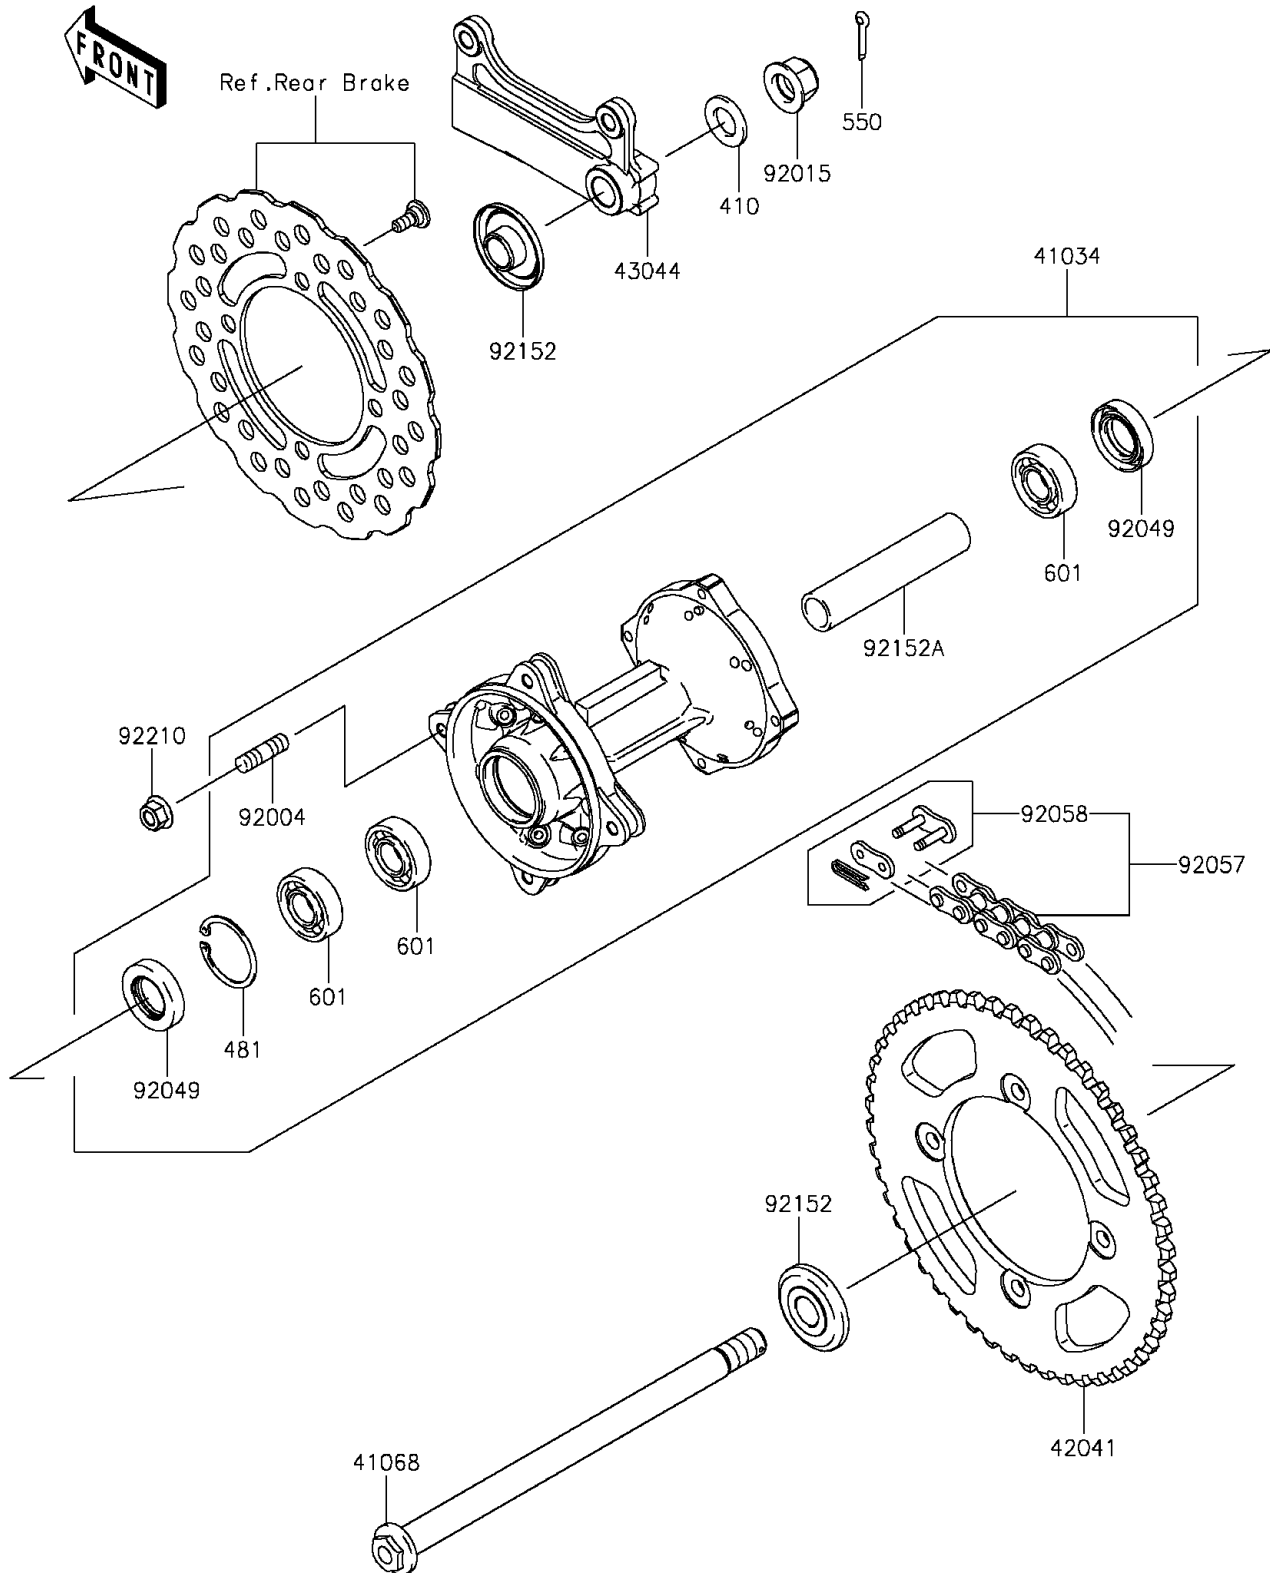

2012 KLX® 140 PARTS DIAGRAM

Rear Hub

F2240

2012 KLX® 140 PARTS LIST

Rear Hub

ITEM NAME	PART NUMBER	QUANTITY
WASHER-PLAIN-SMALL,14MM (Ref # 410)	410AA1400	1
CIRCLIP-TYPE-C,35MM (Ref # 481)	481J3500	1
PIN-COTTER,2.5X20 (Ref # 550)	550AA2520	1
BEARING-BALL (Ref # 601)	601B6202UU	1
DRUM-ASSY,REAR BRAKE (Ref # 41034)	41034-0056	1
AXLE,RR,238MM (Ref # 41068)	41068-0085	1
SPROCKET-HUB,50T (Ref # 42041)	42041-0051	1
HOLDER-COMP-CALIPER (Ref # 43044)	43044-1122	1
STUD,8X16 (Ref # 92004)	92004-1183	1
NUT,FLANGED,14MM (Ref # 92015)	92015-1401	1
SEAL-OIL (Ref # 92049)	92049-0114	1
CHAIN,DRIVE,DID428HX122L (Ref # 92057)	92057-0135	1
JOINT-CHAIN,DRIVE (Ref # 92058)	92058-0016	1
COLLAR,RR AXLE,L=12.5 (Ref # 92152)	92152-0651	1
COLLAR,RR BRAKE DRUM,L=95 (Ref # 92152A)	92152-1090	1
NUT,FLANGED,LOCK,8MM (Ref # 92210)	92210-0159	1