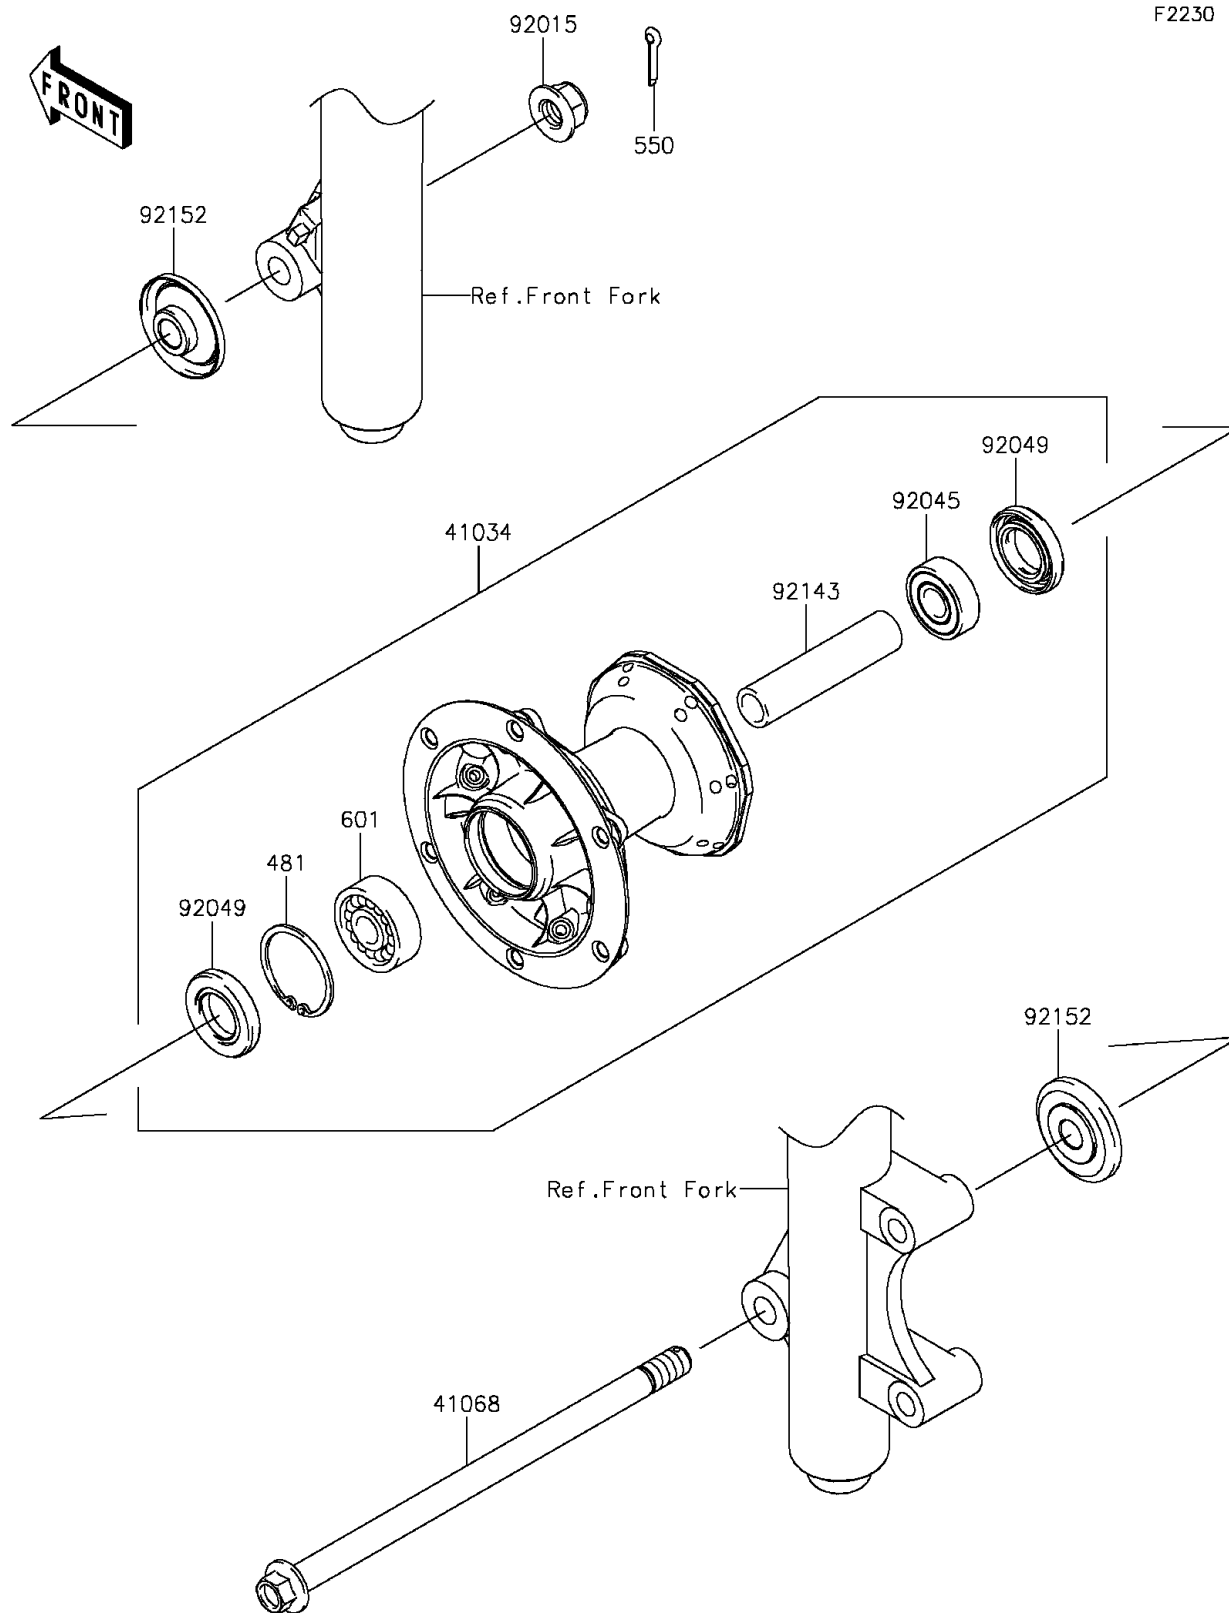

2012 KLX® 140 PARTS DIAGRAM

Front Hub

F2230

2012 KLX® 140 PARTS LIST

Front Hub

ITEM NAME	PART NUMBER	QUANTITY
CIRCLIP-TYPE-C,37MM (Ref # 481)	481J3700	1
PIN-COTTER,2.5X20 (Ref # 550)	550AA2520	1
BEARING-BALL,#6201UUC3 (Ref # 601)	601B6301UU	1
DRUM-ASSY,FRONT BRAKE (Ref # 41034)	41034-0055	1
AXLE,FR (Ref # 41068)	41068-1333	1
NUT,LOCK,FLANGED,12MM (Ref # 92015)	92015-1433	1
BEARING-BALL,TMB201LLUC3/2A (Ref # 92045)	92045-1062	1
SEAL-OIL (Ref # 92049)	92049-0113	1
COLLAR,FR BRAKE DRUM,L=76 (Ref # 92143)	92143-1935	1
COLLAR,FR AXLE,L=12 (Ref # 92152)	92152-0653	1