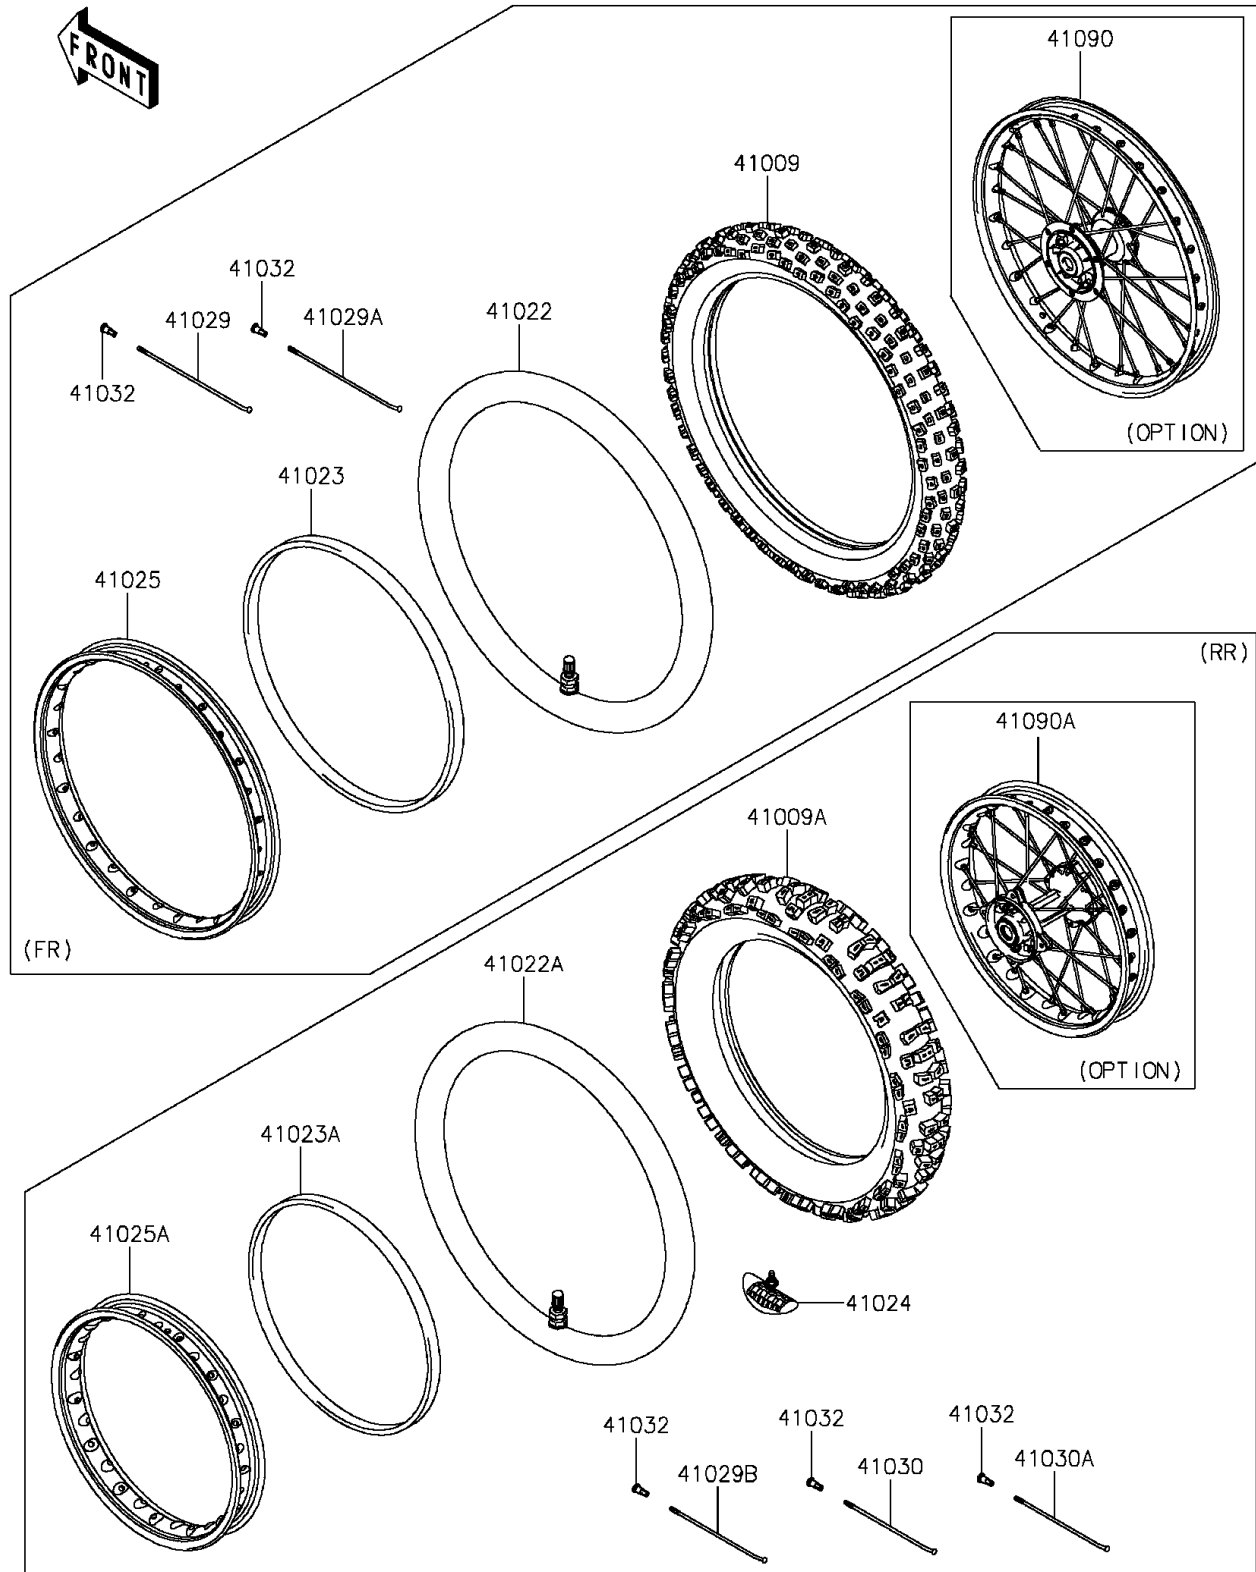

2012 KLX® 140 PARTS DIAGRAM

Wheels/Tires

F2210

2012 KLX® 140 PARTS LIST

Wheels/Tires

ITEM NAME	PART NUMBER	QUANTITY
TIRE,FR,70/100-17 40M,IX05H (Ref # 41009)	41009-0167	1
TIRE,RR,90/100-14 49M,IX05H (Ref # 41009A)	41009-0168	1
TUBE-TIRE,FR,70/100-17 (Ref # 41022)	41022-0027	1
TUBE-TIRE,RR,90/100-14 (Ref # 41022A)	41022-0028	1
BAND-RIM,FR,70/100-17 (Ref # 41023)	41023-0011	1
BAND-RIM,RR,90/100-14 (Ref # 41023A)	41023-0012	1
STOPPER-RIM,1.60-M(DUNLOP) (Ref # 41024)	41024-010	1
RIM,FR,1.40X17,SILVER (Ref # 41025)	41025-0096-WA	1
RIM,RR,1.60X14,SILVER (Ref # 41025A)	41025-0097-WA	1
SPOKE-INNER,FR,RH,187MMX166D (Ref # 41029)	41029-0041	1
SPOKE-INNER,FR,LH,183MMX166D (Ref # 41029A)	41029-0042	1
SPOKE-INNER,RR,RR,157MMX170D (Ref # 41029B)	41029-0043	1
SPOKE-OUTER,RR,RH,149MMX172D (Ref # 41030)	41030-0013	1
SPOKE-OUTER,RR,LH,153MMX172D (Ref # 41030A)	41030-0014	1
NIPPLE-SPOKE (Ref # 41032)	41032-0010	1
WHEEL,FR,1.40X17,SILVER (Ref # 41090)	41090-0053-WA	1
WHEEL,RR,1.60X14,SILVER (Ref # 41090A)	41090-0055-WA	1