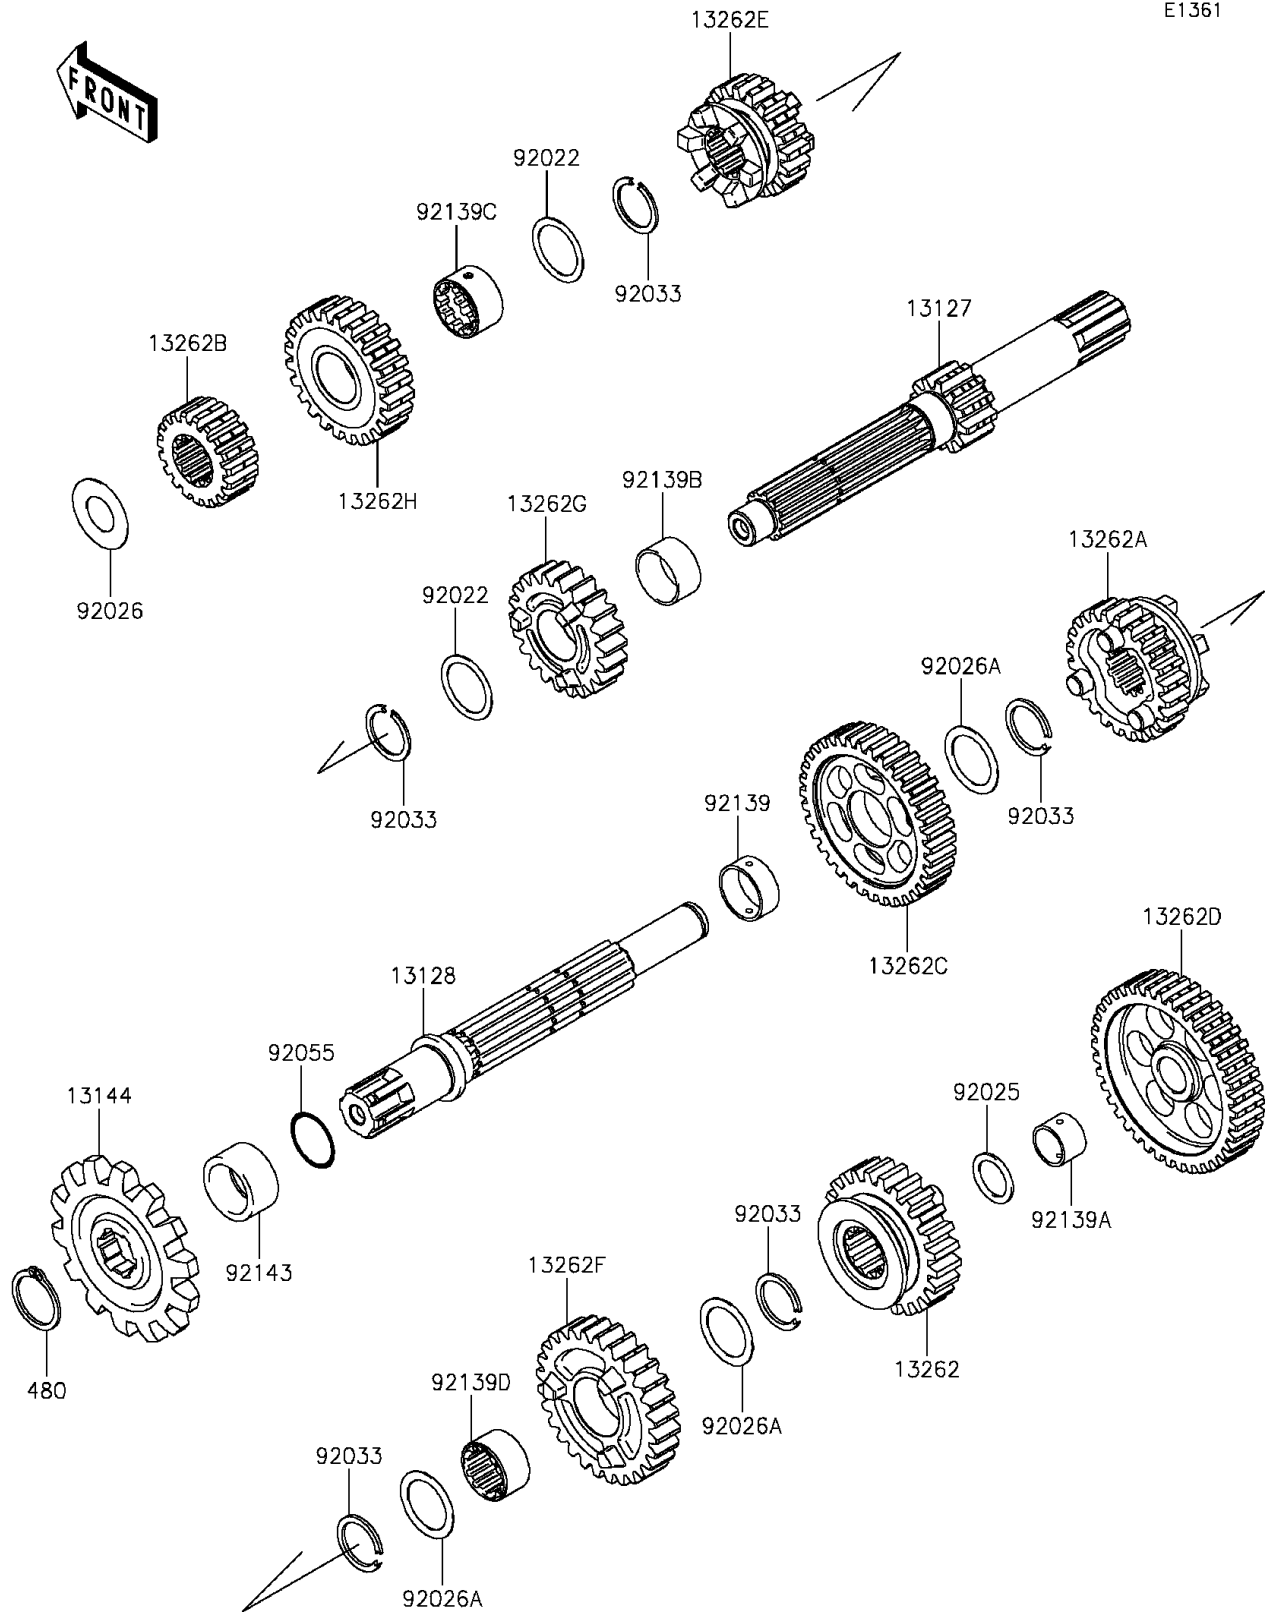

## 2012 KLX® 140 PARTS DIAGRAM

Transmission

E1361

## 2012 KLX® 140 PARTS LIST

### Transmission

ITEM NAME	PART NUMBER	QUANTITY
CIRCLIP-TYPE-C,17MM (Ref # 480)	480J1700	1
SHAFT-TRANSMISSION INPUT,15T (Ref # 13127)	13127-0074	1
SHAFT-TRANSMISSION OUTPUT (Ref # 13128)	13128-0051	1
SPROCKET-OUTPUT,14T (Ref # 13144)	13144-0049	1
GEAR,OUTPUT 4TH,26T (Ref # 13262)	13262-0459	1
GEAR,OUTPUT 5TH,24T (Ref # 13262A)	13262-0502	1
GEAR,INPUT 2ND,19T (Ref # 13262B)	13262-0577	1
GEAR,OUTPUT 2ND,36T (Ref # 13262C)	13262-0578	1
GEAR,OUTPUT LOW,40T (Ref # 13262D)	13262-0579	1
GEAR,INPUT 3RD,19T (Ref # 13262E)	13262-0662	1
GEAR,OUTPUT 3RD,28T (Ref # 13262F)	13262-0738	1
GEAR,INPUT 4TH,22T (Ref # 13262G)	13262-0769	1
GEAR,INPUT 5TH,24T (Ref # 13262H)	13262-0770	1
WASHER,17.3X22X0.5 (Ref # 92022)	92022-1799	1
SHIM (Ref # 92025)	92025-1280	1
SPACER (Ref # 92026)	92026-0727	1
SPACER,17.2X23X0.5 (Ref # 92026A)	92026-1037	1
RING-SNAP,17MM (Ref # 92033)	92033-1060	1
RING-O,16.8X1.9 (Ref # 92055)	92055-0151	1
BUSHING (Ref # 92139)	92139-0001	1
BUSHING,12X14X9.4 (Ref # 92139A)	92139-0002	1
BUSHING,17X19X9.5 (Ref # 92139B)	92139-0282	1
BUSHING,14.5X17.25X11.0 (Ref # 92139C)	92139-0283	1
BUSHING (Ref # 92139D)	92139-0286	1
COLLAR,SPROCKET (Ref # 92143)	92143-1680	1