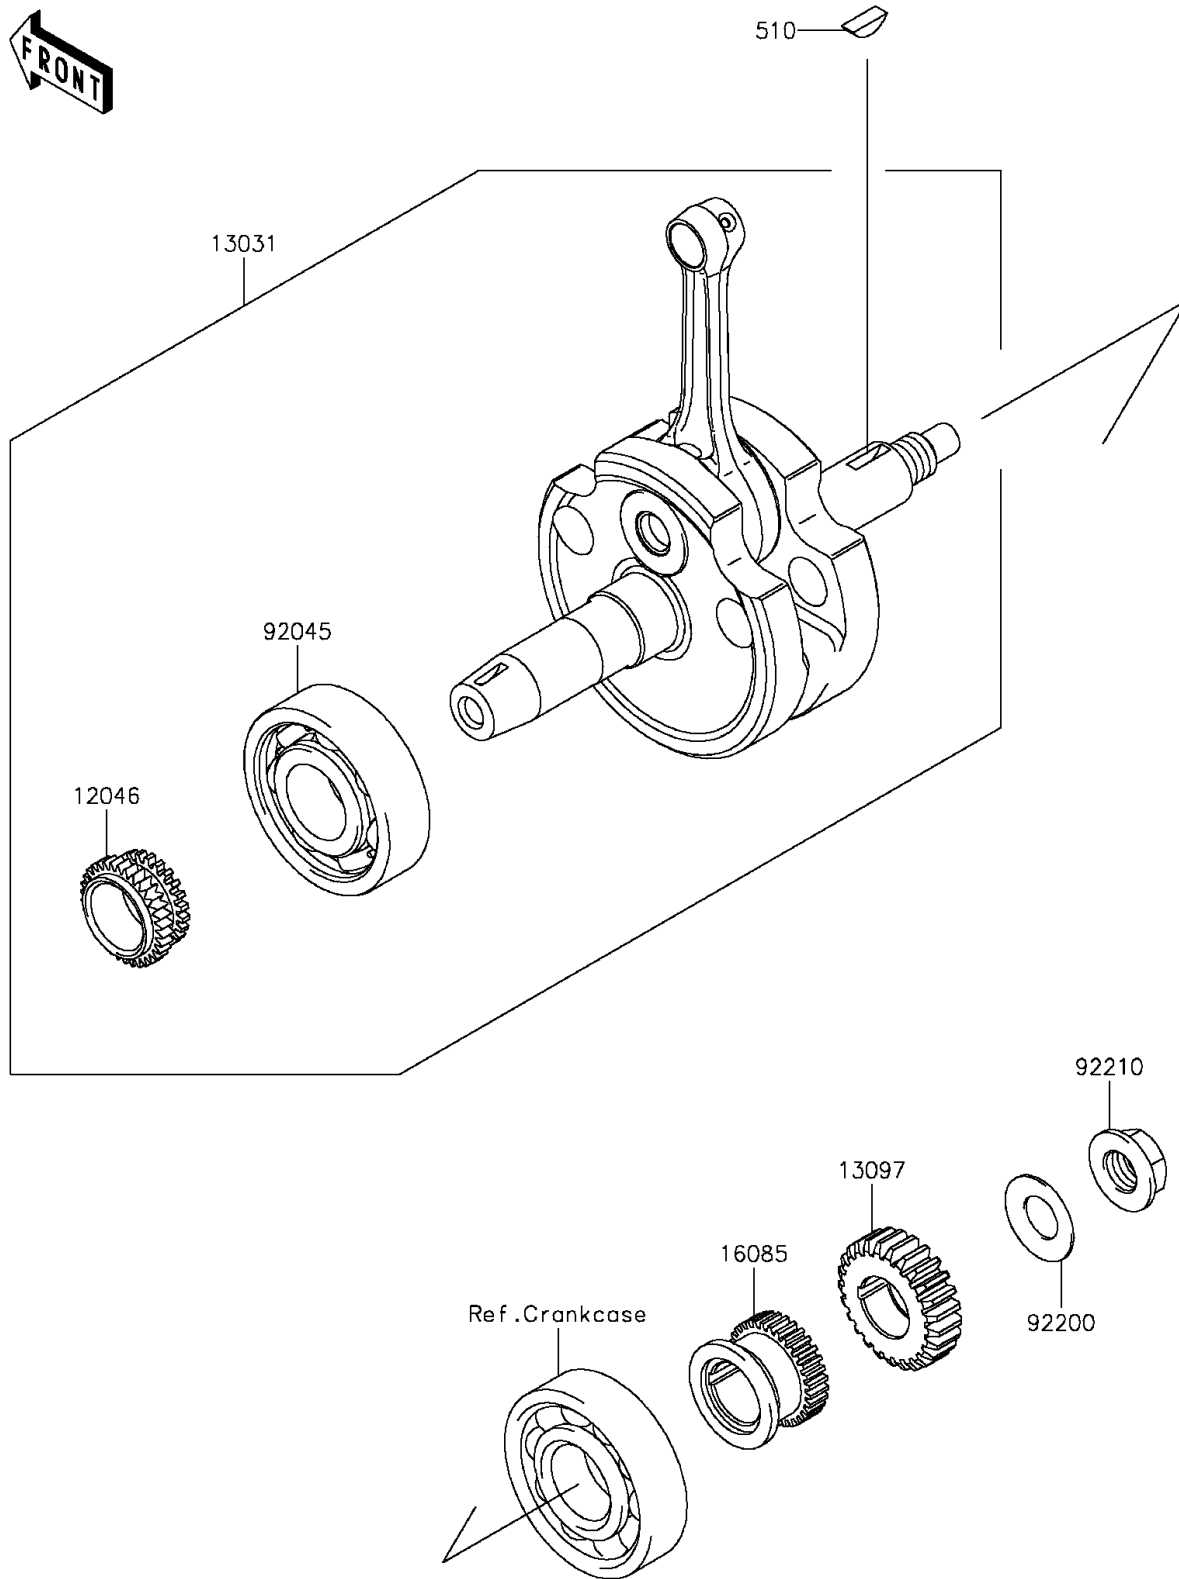

## 2012 KLX® 140 PARTS DIAGRAM

Crankshaft

E1321

## 2012 KLX® 140 PARTS LIST

Crankshaft

ITEM NAME	PART NUMBER	QUANTITY
KEY-WOODRUFF (Ref # 510)	510A4200	1
SPROCKET,18T (Ref # 12046)	12046-0061	1
CRANKSHAFT-COMP (Ref # 13031)	13031-0140	1
GEAR-PRIMARY SPUR,25T (Ref # 13097)	13097-0559	1
GEAR,21T (Ref # 16085)	16085-0118	1
BEARING-BALL,6305JR2C3 (Ref # 92045)	92045-1120	1
WASHER,14.2X28X1.5 (Ref # 92200)	92200-0217	1
NUT,14MM,LEFT HANDED (Ref # 92210)	92210-0600	1