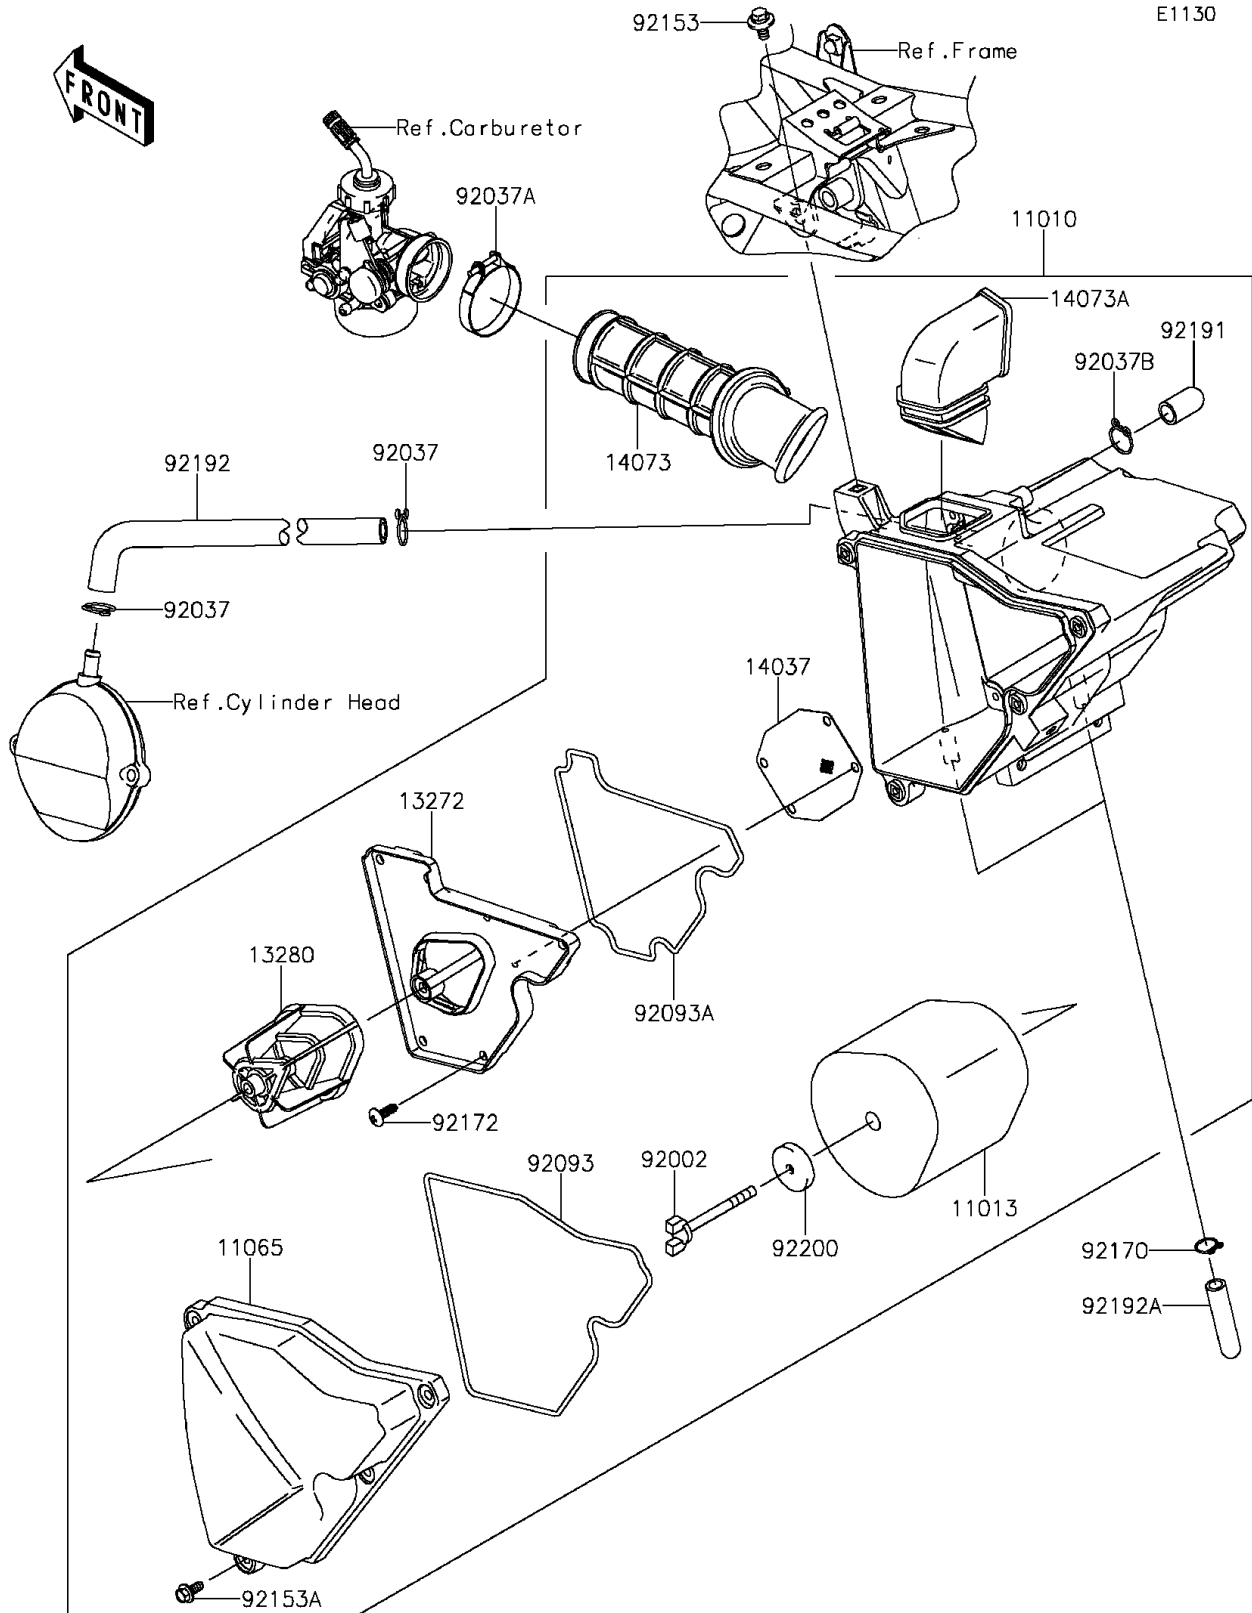

## 2012 KLX® 140 PARTS DIAGRAM

Air Cleaner

## 2012 KLX® 140 PARTS LIST

Air Cleaner

ITEM NAME	PART NUMBER	QUANTITY
FILTER-ASSY-AIR,F.BLACK (Ref # 11010)	11010-0128-6Z	1
ELEMENT-AIR FILTER (Ref # 11013)	11013-0025	1
CAP (Ref # 11065)	11065-0210	1
PLATE (Ref # 13272)	13272-0028	1
HOLDER (Ref # 13280)	13280-0253	1
SCREEN (Ref # 14037)	14037-0074	1
DUCT,CARB. (Ref # 14073)	14073-0171	1
DUCT,INTAKE (Ref # 14073A)	14073-0172	1
BOLT (Ref # 92002)	92002-1904	1
CLAMP,12.5MM (Ref # 92037)	92037-1271	1
CLAMP (Ref # 92037A)	92037-1305	1
CLAMP,14.5MM (Ref # 92037B)	92037-1900	1
SEAL,L=620 (Ref # 92093)	92093-0094	1
SEAL,L=520 (Ref # 92093A)	92093-0103	1
BOLT,FLANGED,6X14 (Ref # 92153)	92153-0936	1
BOLT,WP,5X14 (Ref # 92153A)	92153-1882	1
CLAMP,11.6MM (Ref # 92170)	92170-1796	1
SCREW,5X16 (Ref # 92172)	92172-0177	1
TUBE,DRAIN (Ref # 92191)	92191-1685	1
TUBE,BREATHER (Ref # 92192)	92192-0473	1
TUBE,A/C-DRAIN (Ref # 92192A)	92192-0921	1
WASHER,6.5X26X2 (Ref # 92200)	92200-0394	1