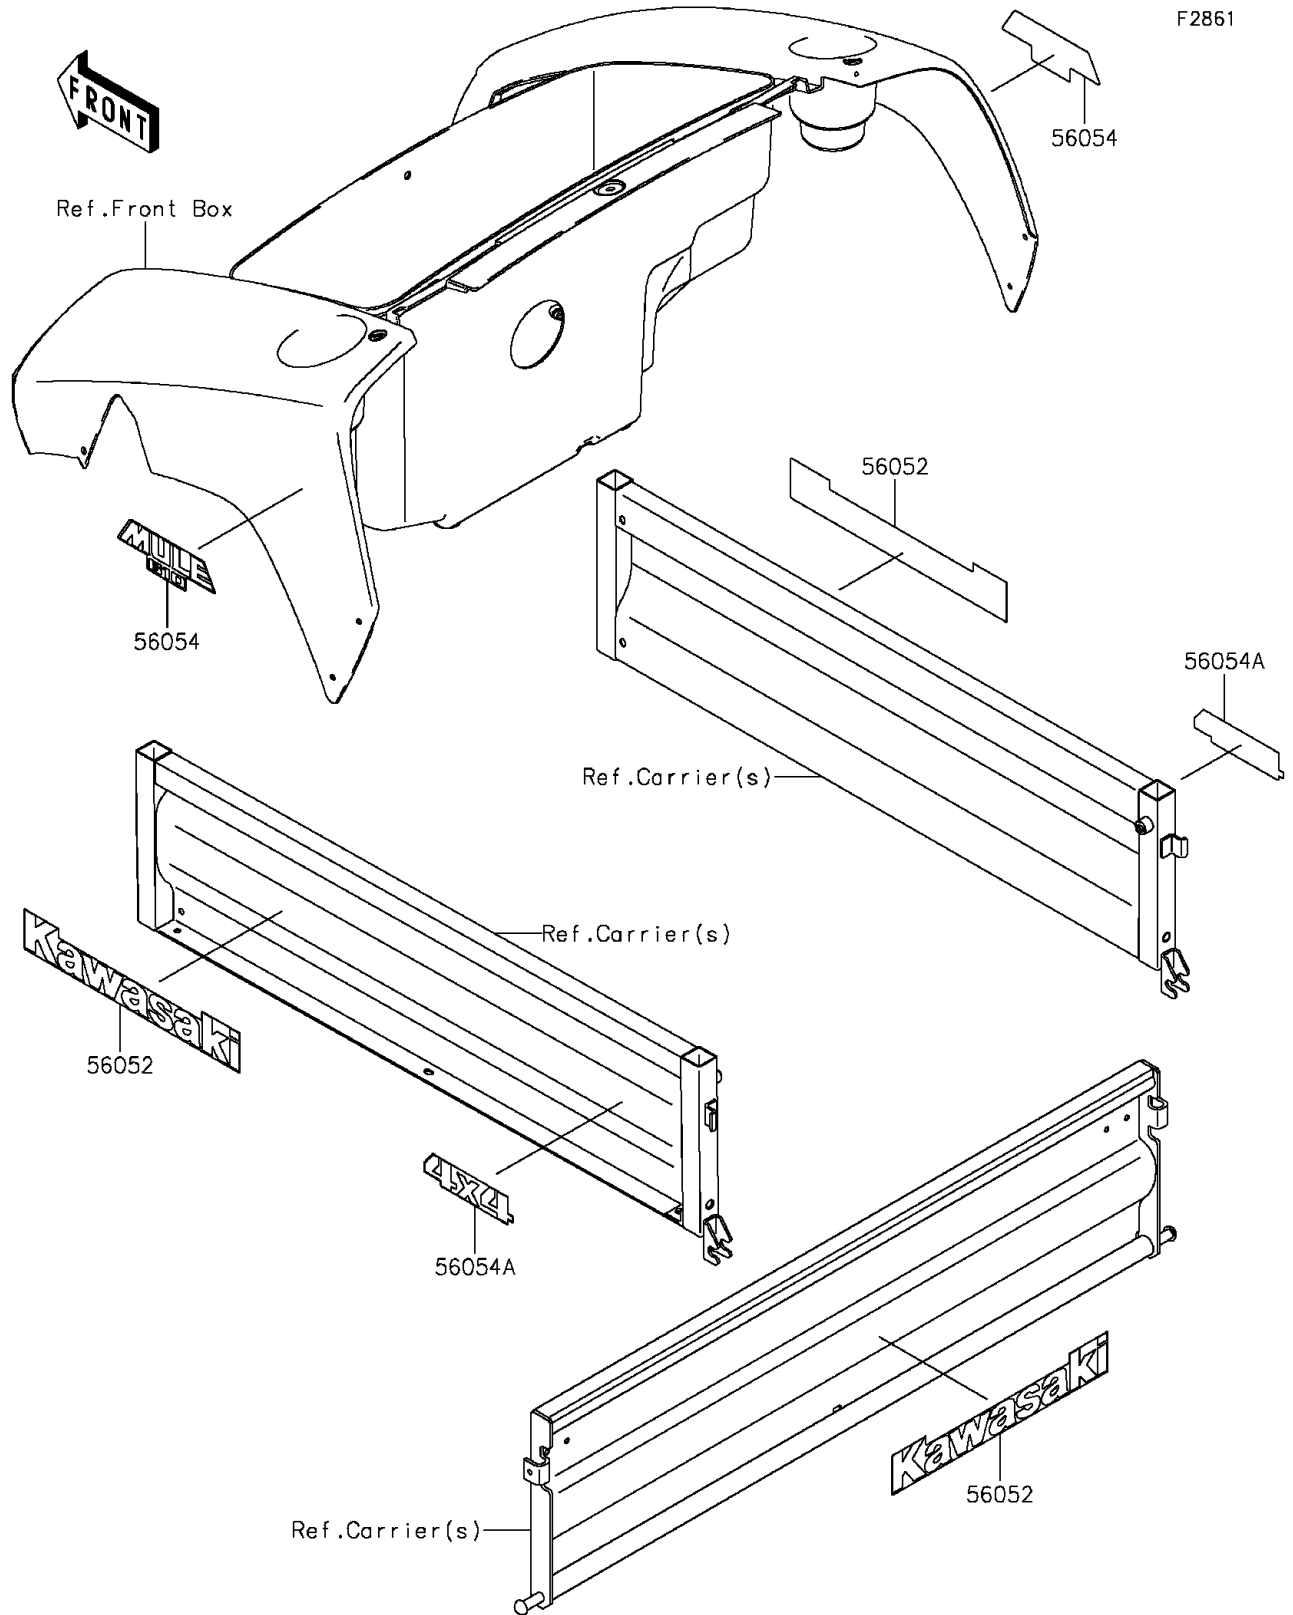

## 2016 MULE™ 610 4X4 PARTS DIAGRAM

Decals

## 2016 MULE™ 610 4X4 PARTS LIST

Decals

ITEM NAME	PART NUMBER	QUANTITY
MARK,KAWASAKI (Ref # 56052)	56052-1809	1
MARK,FR FENDER,MULE610 (Ref # 56054)	56054-1521	1
MARK,SIDE PLATE,4X4 (Ref # 56054A)	56054-1809	1