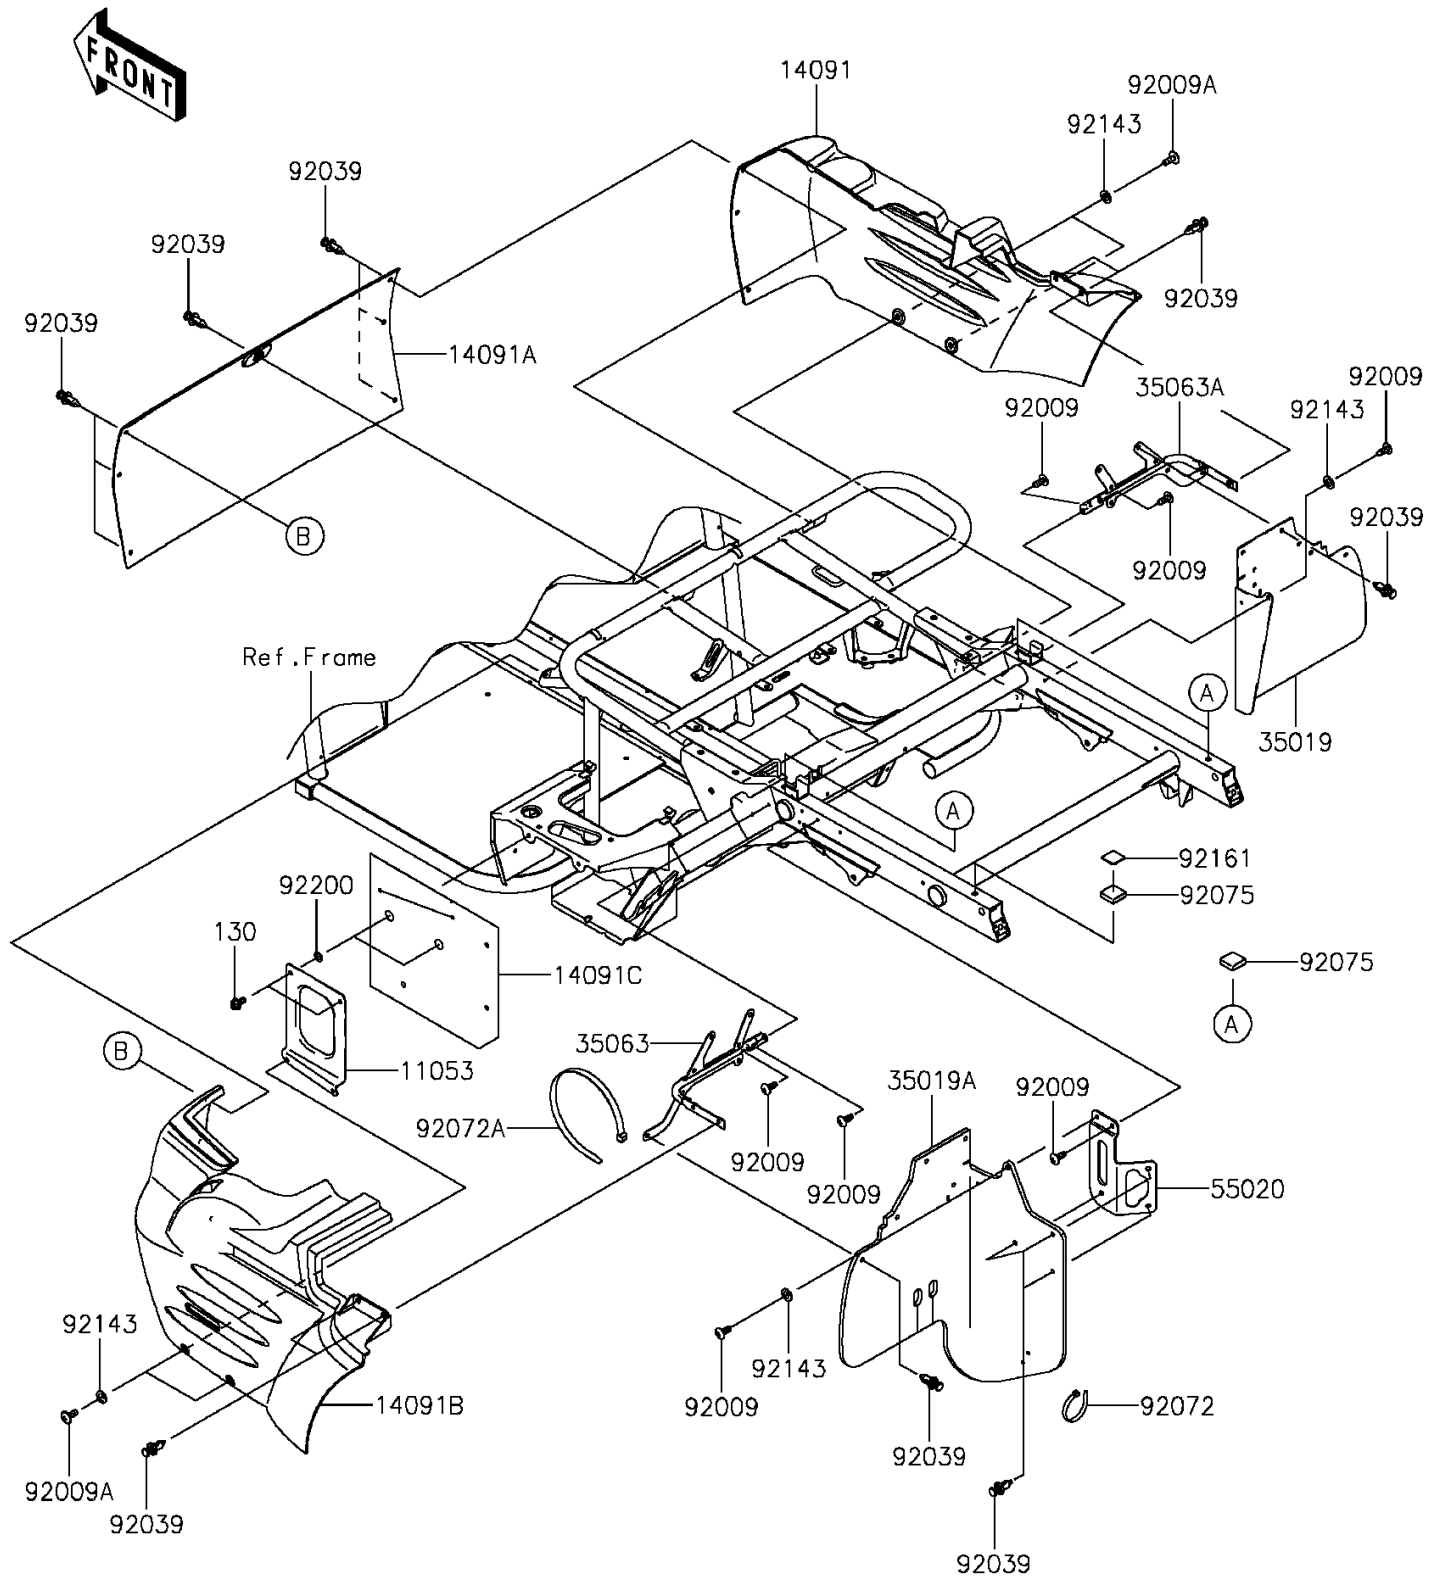

## 2016 MULE™ 610 4X4 PARTS DIAGRAM

Frame Fittings(Rear)

F2131

## 2016 MULE™ 610 4X4 PARTS LIST

Frame Fittings(Rear)

ITEM NAME	PART NUMBER	QUANTITY
BOLT-FLANGED,6X12 (Ref # 130)	130BA0612	1
BRACKET (Ref # 11053)	11053-0857	1
COVER,REAR SIDE,RH,F.BLACK (Ref # 14091)	14091-0224-6Z	1
COVER,UNDER SEAT,CNT,F.BLACK (Ref # 14091A)	14091-0341-6Z	1
COVER,REAR SIDE,LH,F.BLACK (Ref # 14091B)	14091-0395-6Z	1
COVER (Ref # 14091C)	14091-0464	1
FLAP,RR,FR,RH (Ref # 35019)	35019-0029	1
FLAP,RR,FR,LH (Ref # 35019A)	35019-7512	1
STAY,LH (Ref # 35063)	35063-0784	1
STAY,RH (Ref # 35063A)	35063-0785	1
GUARD,COOLING FAN (Ref # 55020)	55020-7527	1
SCREW,TAPPING,6X16 (Ref # 92009)	92009-1166	1
SCREW,6X16 (Ref # 92009A)	92009-1621	1
RIVET (Ref # 92039)	92039-1229	1
BAND,L=188 (Ref # 92072)	92072-1239	1
BAND,L=368.3 (Ref # 92072A)	92072-3872	1
DAMPER (Ref # 92075)	92075-1882	1
COLLAR (Ref # 92143)	92143-1087	1
DAMPER (Ref # 92161)	92161-7520	1
WASHER,7.04X12.5X0.6 (Ref # 92200)	92200-0234	1