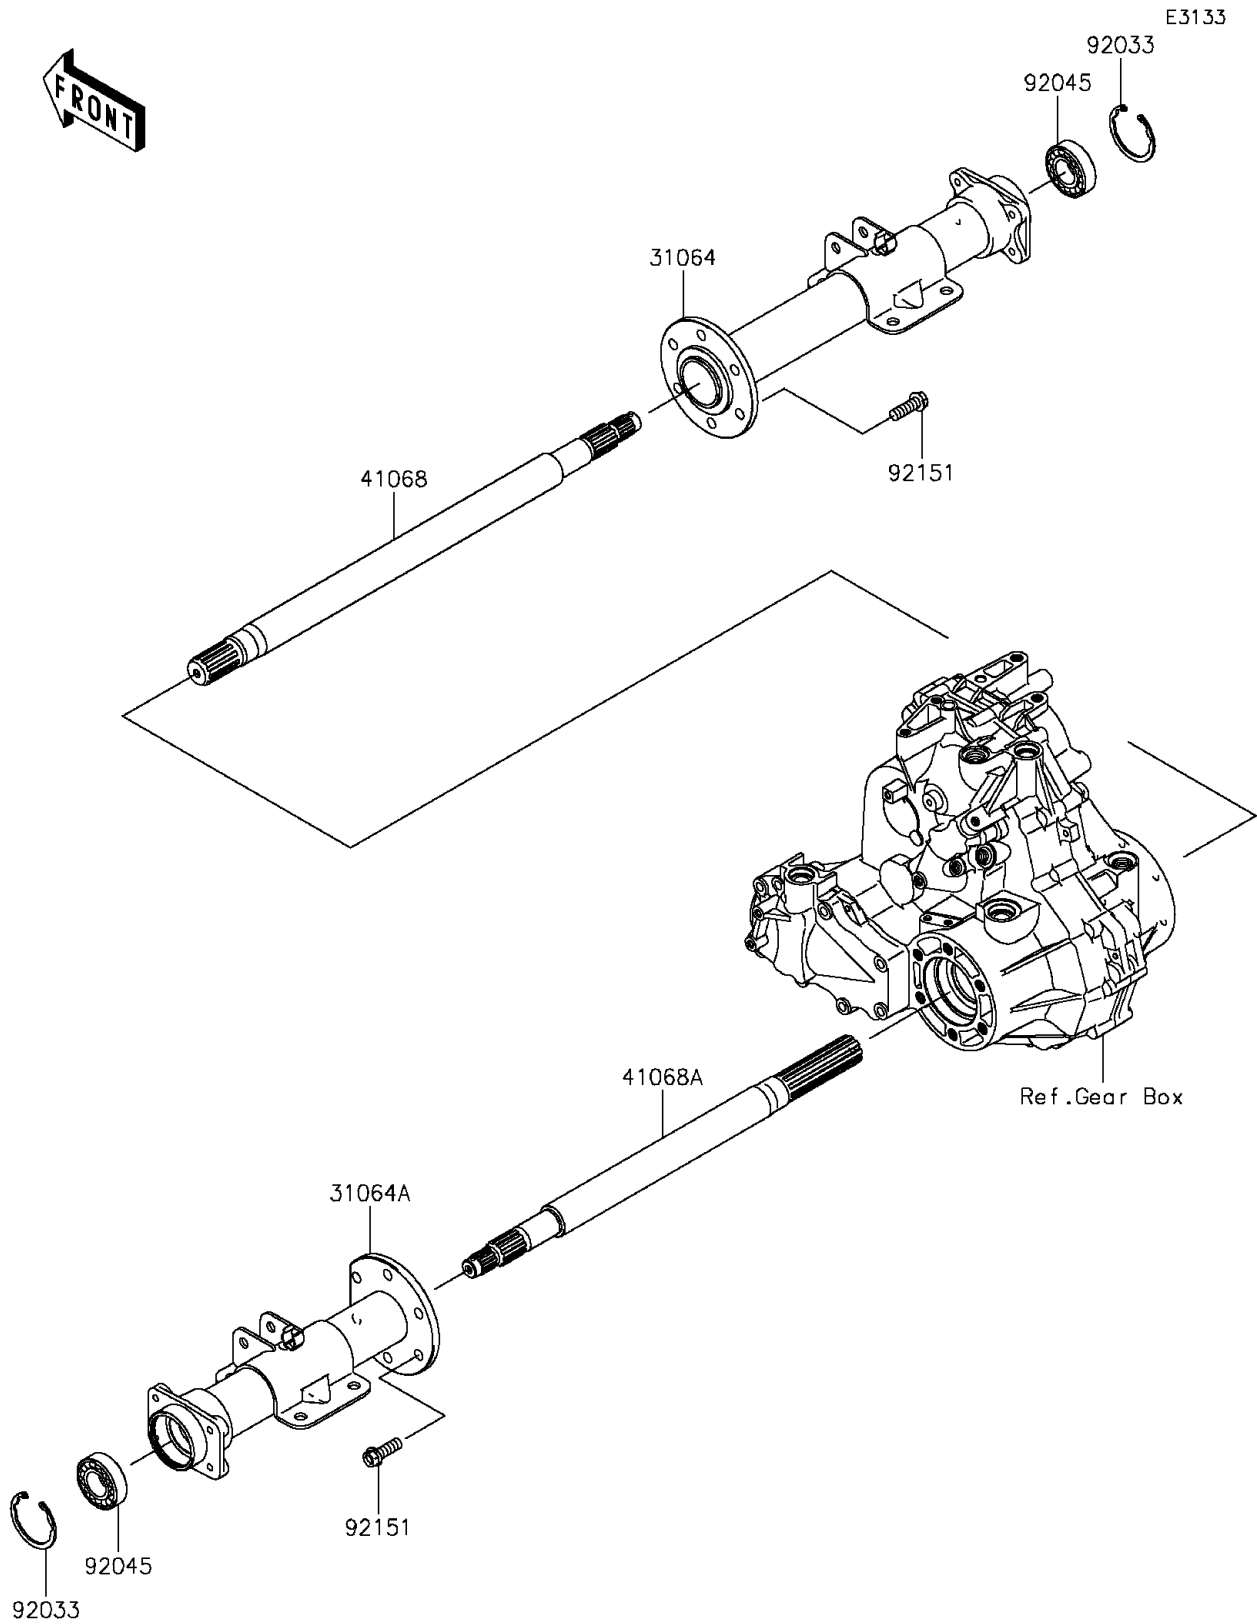

2016 MULE™ 610 4X4 PARTS DIAGRAM

Rear Axle

2016 MULE™ 610 4X4 PARTS LIST

Rear Axle

ITEM NAME	PART NUMBER	QUANTITY
PIPE-COMP,RH (Ref # 31064)	31064-0645	1
PIPE-COMP,LH (Ref # 31064A)	31064-0646	1
AXLE,RH (Ref # 41068)	41068-0036	1
AXLE,LH (Ref # 41068A)	41068-0037	1
RING-SNAP (Ref # 92033)	92033-2149	1
BEARING-BALL,6205A26DDU2 (Ref # 92045)	92045-0044	1
BOLT,10X28 (Ref # 92151)	92151-2142	1